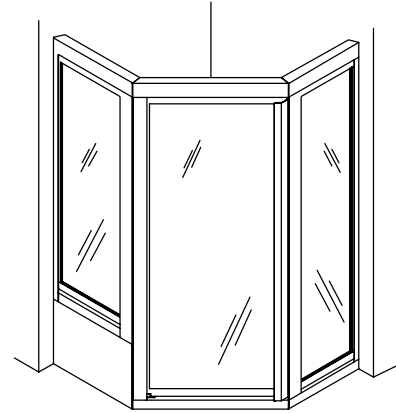

PIVOT NEO-ANGLE SHOWER DOORS

K-701640, K-701642

FEATURES

- 3/4" adjustability per side
- Soft touch foam handle insert
- Corrosion resistant
- Stainless steel hardware
- Full length magnetic strip
- Watertight design
- Right or left door swing

CODES/STANDARDS

Specified model meets or exceeds the following:

- ANSI Z97.1 (tempered glass)

GLASS OPTIONS

- B Obscure
- D5 Symbio™

COLORS/FINISHES

- 0 White (available with D5 glass option only)
- SH Bright Silver Finish
- BH Bright Brass Finish

SPECIFIED MODEL:

Model	Application	Glass Options		Frame Finishes/Colors		
		B	D5	SH	BH	0
K-701640	* Shower K-9562	☐	☐	☐	☐	☐
K-701642*	* Shower K-9546	☐	☐	☐	☐	☐
* Stock doors						

PRODUCT SPECIFICATION:

Focal pivot neo-angle with in-line panel and in-line panel on knee wall shower door. Door shall include 3/4" adjustability per side. Door handle shall have soft touch foam handle insert. Door shall be corrosion resistant and have stainless steel hardware, with full length magnetic strip. Door shall feature watertight design, with right or left door swing. Shower door shall be Kohler Model K-_____-_____-_____.