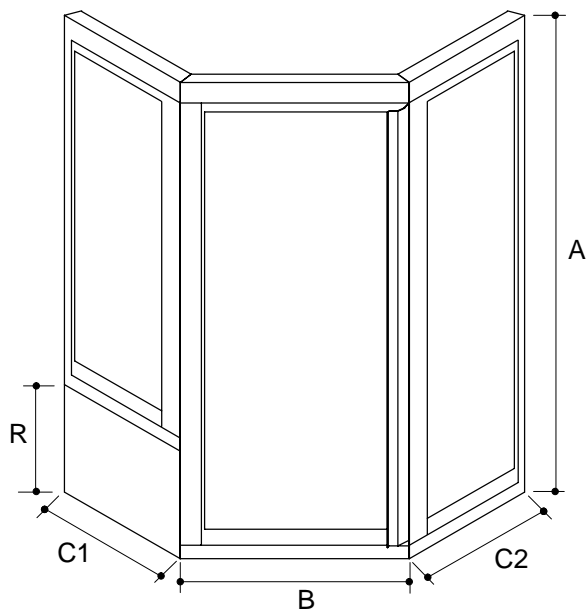

Rough-In Notes	A	B	C1	C2	R	G (MAX.)
K-701640	72"	27-1/2"	21-1/8"	15-1/8"	14-1/4"	22"
K-701642	72"	27-1/2"	21-1/8"	21-1/8"	14-1/4"	22"

Note: Dimensions are taken on centerline of curb/threshold at the rough opening.