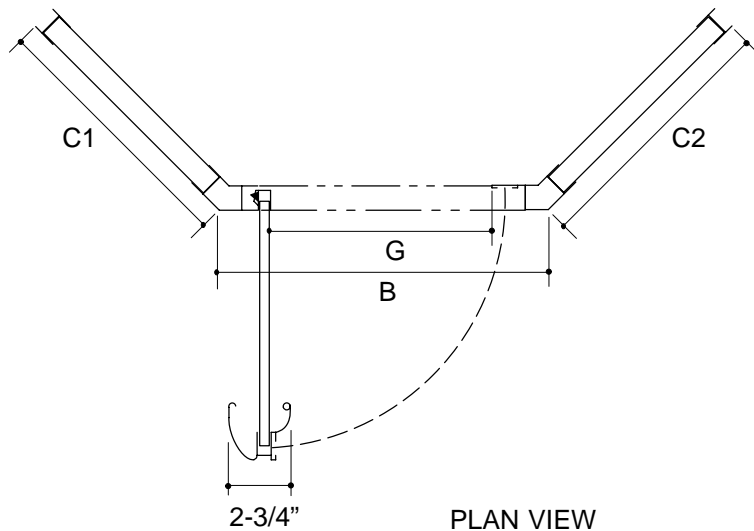

FOCAL

Rough-In Notes	A	B	C1	C2	R	G (MAX.)
K-701640	72"	27-1/2"	21-1/8"	15-1/8"	14-1/4"	22"
K-701642	72"	27-1/2"	21-1/8"	21-1/8"	14-1/4"	22"

Note: Dimensions are taken on centerline of curb/threshold at the rough opening.

PRODUCT DIAGRAM

K-701640, K-701642 Focal Pivot Neo-Angle Shower Doors