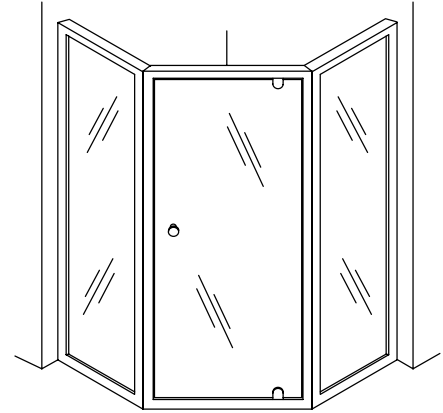

PIVOT NEO-ANGLE SHOWER DOORS

K-705230

FEATURES

- Easy installation, factory preassembled door
- 1" adjustability per side
- Corrosion resistant
- Stainless steel hardware
- Water tight design
- Easy clean removable seals
- Right or left door swing
- 1/4" Frameless glass door panel
- Solid brass door handle

CODES/STANDARDS

Specified model meets or exceeds the following:

- ANSI Z97.1 (tempered glass)

GLASS OPTIONS

- B1 Intrex™
- L Clear

COLORS/FINISHES

- 0 White
- SH Bright Silver Finish
- BH Bright Brass Finish

SPECIFIED MODEL:

Model	Application	Glass Options		Frame Finishes/Colors		
		B1	L	SH	BH	0
K-705230	Shower-K9536/K9866 and K1517/K1551	☐	☐	☐	☐	☐
K-705231	Shower-K1579/K1587	☐	☐	☐	☐	☐
K-705235	Side Kit Panel Only	☐	☐	☐	☐	☐
K-705236	Side Kit Panel Only	☐	☐	☐	☐	☐
K-705237	Side Kit Panel Only	☐	☐	☐	☐	☐

PRODUCT SPECIFICATION:

Arica pivot neo-angle shower door. Door shall have easy installation, with factory preassembled door. Door shall have 1" adjustability per side, be corrosion resistant with stainless steel hardware. Door shall feature water tight design, easy clean removable seals, with right or left door swing and 1/4" frameless glass door panel. Door shall have solid brass door handle. Shower door shall be Kohler Model K-_____-_____-_____.