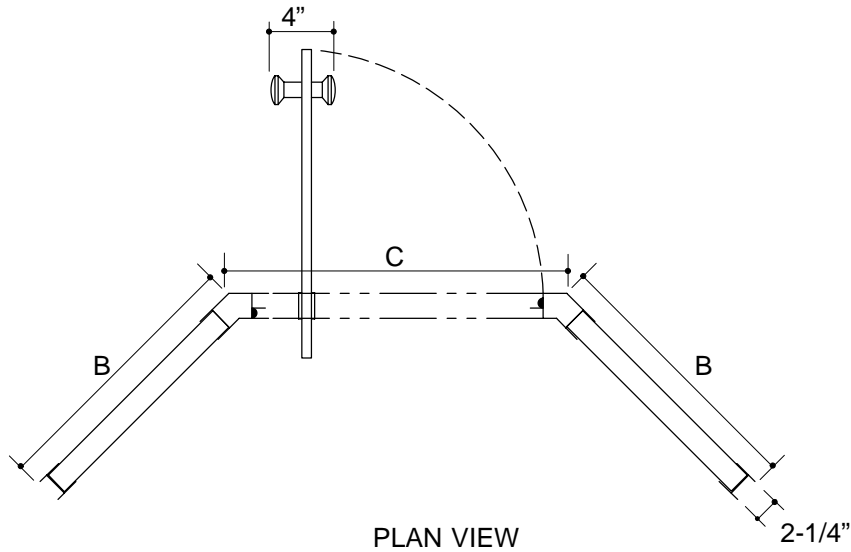

PIVOT NEO-ANGLE SHOWER DOORS

K-705230

FEATURES

- Easy installation, factory preassembled door
- 1" adjustability per side
- Corrosion resistant
- Stainless steel hardware
- Water tight design
- Easy clean removable seals
- Right or left door swing
- 1/4" Frameless glass door panel
- Solid brass door handle

PRODUCT SPECIFICATION:

Arica pivot neo-angle shower door. Door shall have easy installation, with factory preassembled door. Door shall have 1" adjustability per side, be corrosion resistant with stainless steel hardware. Door shall feature water tight design, easy clean removable seals, with right or left door swing and 1/4" frameless glass door panel. Door shall have solid brass door handle. Shower door shall be Kohler Model K-_____-_____-_____.

ARICA

Rough-In Notes	A	B	C
K-705230	72"	15-1/2"	27-1/4"
K-705231	72"	26-13/16"	27-1/2"
*K-705235	72"	18-19"	
*K-705236	72"	19-20"	
*K-705237	72"	20-21"	
Note: Dimensions are taken on centerline of curb/threshold at the rough opening.			
* Side panel kits only. Can be used with any 72" Arica pivot doors.			