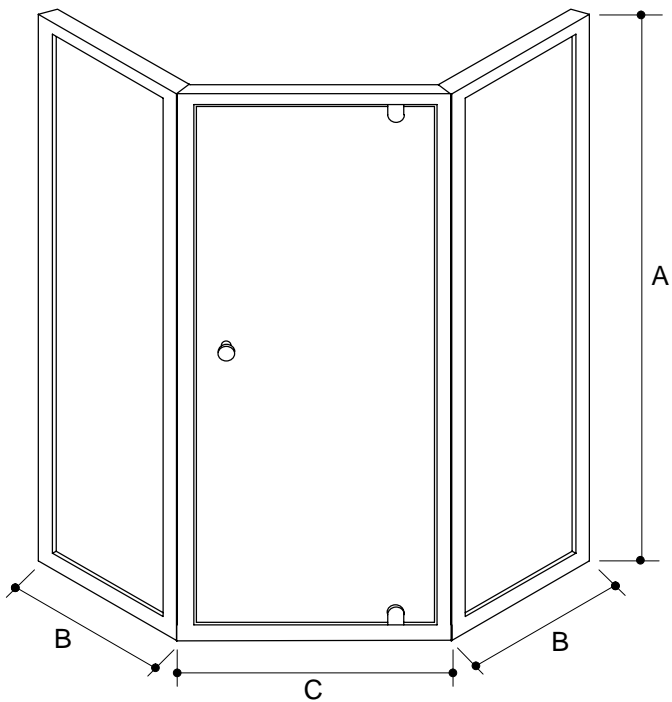

PIVOT NEO-ANGLE SHOWER DOORS

K-705230

FEATURES

- Easy installation, factory preassembled door
- 1" adjustability per side
- Corrosion resistant
- Stainless steel hardware
- Water tight design
- Easy clean removable seals
- Right or left door swing
- 1/4" Frameless glass door panel
- Solid brass door handle

PRODUCT SPECIFICATION:

Arica pivot neo-angle shower door. Door shall have easy installation, with factory preassembled door. Door shall have 1" adjustability per side, be corrosion resistant with stainless steel hardware. Door shall feature water tight design, easy clean removable seals, with right or left door swing and 1/4" frameless glass door panel. Door shall have solid brass door handle. Shower door shall be Kohler Model K-_____-_____-_____.

ARICA

Rough-In Notes	A	B	C
K-705230	72"	15-1/2"	27-1/4"
K-705231	72"	26-13/16"	27-1/2"
*K-705235	72"	18-19"	
*K-705236	72"	19-20"	
*K-705237	72"	20-21"	
Note: Dimensions are taken on centerline of curb/threshold at the rough opening.			
* Side panel kits only. Can be used with any 72" Arica pivot doors.			