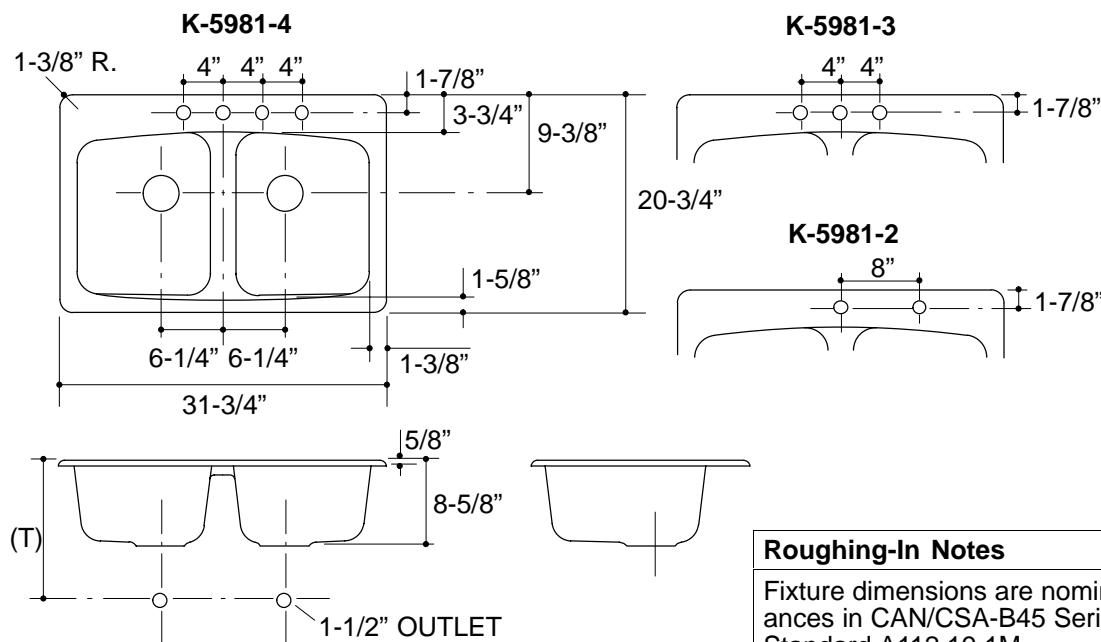

### Ordering Information

Applicable product:		
Four-hole sink	K-5981-4	shown
Three-hole sink	K-5981-3	not shown
Two-hole sink	K-5981-2	not shown

### Product Information

Fixture*:		basin area	water depth
Sinks		13" x 15"	6-3/4"
Outlet	3-7/8" D.		
Faucet and spout holes	1-3/8" D.		
* Approximate measurements for comparison only.			

#### Roughing-In Notes

Fixture dimensions are nominal and conform to tolerances in CAN/CSA-B45 Series-94 and ASME/ANSI Standard A112.19.1M.

(T) Drain typically 14".

Cutout 30-1/2" x 19-1/2" with 1" radius corners.