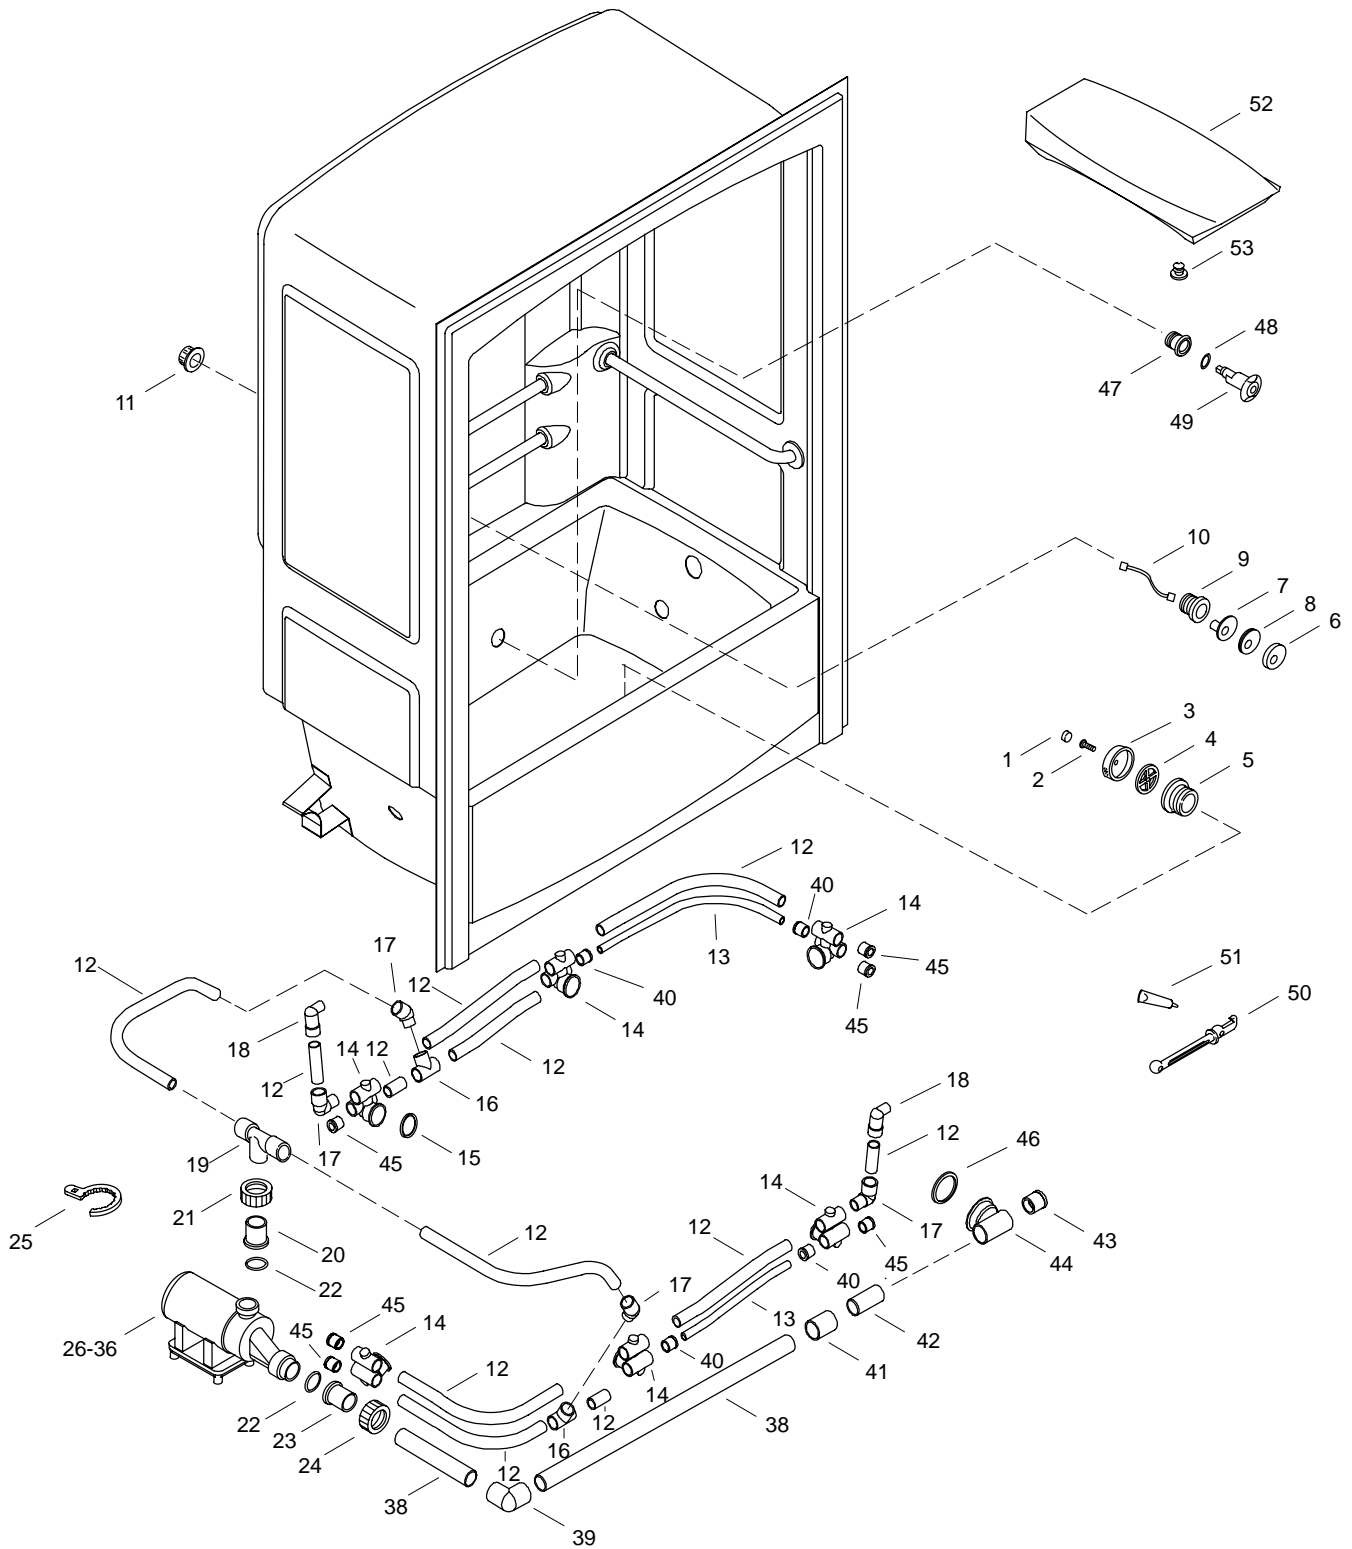

**Finish/color code must be specified when ordering.