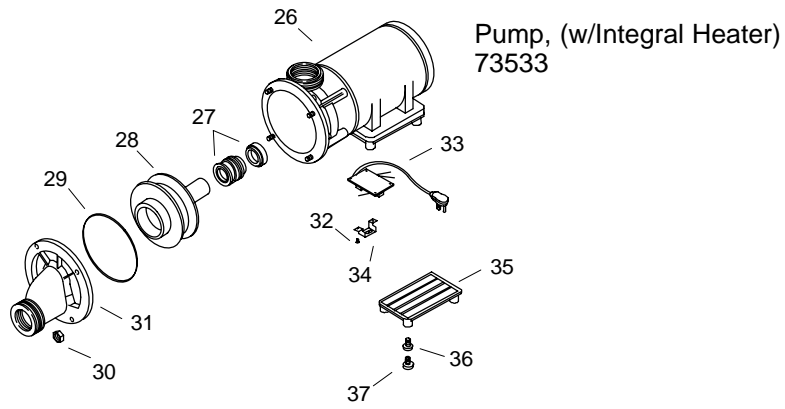

K#	Bath	Bath/ Whirlpool	Grab Bar			Drain Location	Jet Trim
			Brushed Stainless Steel	Nylon	Polished Stainless Steel		
K-9696-**-BA							Jet Trim Only
K-12103-C-**-AA	X		X			Left Hand	
K-12103-N-**-AA	X			X		Left Hand	
K-12103-P-**-AA	X				X	Left Hand	
K-12104-C-**-AA	X		X			Right Hand	
K-12104-N-**-AA	X			X		Right Hand	
K-12104-P-**-AA	X				X	Right Hand	
K-12105-HC-**-AA		X	X			Left Hand	
K-12105-HN-**-AA		X		X		Left Hand	
K-12105-HP-**-AA		X			X	Left Hand	
K-12106-HC-**-AA		X	X			Right Hand	
K-12106-HN-**-AA		X		X		Right Hand	
K-12106-HP-**-AA		X			X	Right Hand	

**Finish/color code must be specified when ordering.

****Finish/color code must be specified when ordering.**

****Finish/color code must be specified when ordering.**

SERVICE PARTS

ITEM	PART NO.	DESCRIPTION
1	65226**	Suction Cover Plug
2	65054-S	Screw
	65054-1E	Screw (9696-PB)
3	67999**	Suction Cover (Colored Finishes)
	65061**	Suction Cover (Metal Finishes)
4	65355	Suction Spacer
5	65036	Flange
6	93766**	Cover
7		Available in Service Kit Only
8	73588	Keypad
9	73513	Housing
10	73521	Wire
11	65157	Nut
12		Available in Service Kit Only
13		Available in Service Kit Only
14	67889	Jet Housing
15	65885	Gasket
16	61563	Tee
17	61536	Elbow
18	91967	Check Valve
19	60797	Tee
20	60848	Connector
21	60979	Slip Nut
22	94821	O-Ring
23	93709	Connector
24	60979-A	Nut
25	95518	Wrench
26	73534	Motor
27	60985	Seal
28	73555	Impeller
29	73558	O-Ring
30	73559	Nut
31	73552	Cover
32	21998	Screw
33	95894	Circuit Board
34	74705	Barrier
35	73569	Base
36	94812	Screw
37	73515-C	Mount
38		Available in Service Kit Only
39	61213	Ell
40	60561	Reducer
41	61249	Coupling
42		Available in Service Kit Only
43	73518	Plug
44	93685	Housing
45	67665	Plug
46	65886	Gasket
47	67429	Flange
48	67594	O-Ring
49		Available in Service Kit Only
50	30739	Jet Tool
51	60394-P	Lubricant Packet
52		Available in Service Kit Only
53	96007-A	Bumper