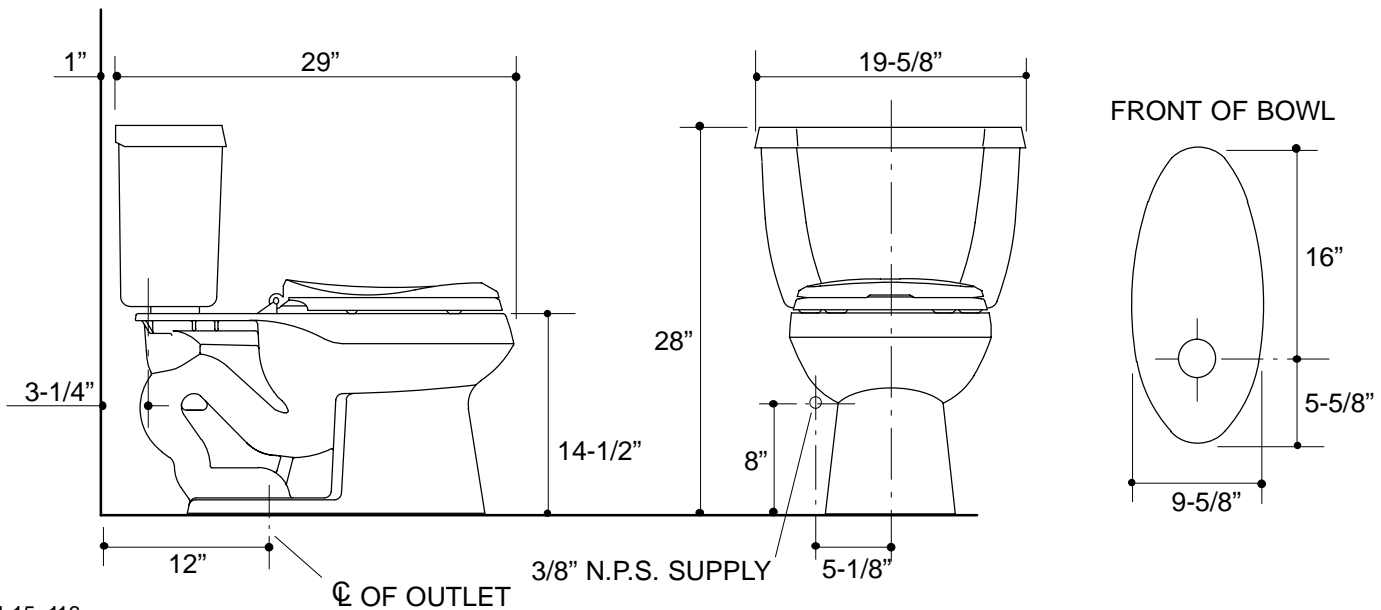

## FEATURES

- 12" rough-in
- Vitreous china
- Elongated bowl
- 1.6 gpf
- Peacekeeper™ system
- Includes seat and cover
- Less supply
- Peacekeeper seat-actuated flush
- 2", 100% glazed trapway
- With Insuliner® insulated tank lining (-XU)
- Combination toilet

## PRODUCT SPECIFICATION:

The elongated combination toilet shall be 12" rough-in with Kohler Peacekeeper™ system. Toilet shall be made of vitreous china. Toilet shall be 1.6 gpf. Toilet shall include seat and cover. Toilet shall be less supply. Toilet shall have Peacekeeper seat-actuated flush. Toilet shall have a 2", 100% glazed trapway. Toilet shall have Insuliner® insulated tank lining (-XU). Toilet shall be Kohler Model K-3422-\_\_\_\_\_ -\_\_\_\_\_.

## PRODUCT INFORMATION

Fixture:	
Configuration	2-piece, elongated
Gallons per flush	1.6
Passageway	2"
Water depth from rim	6"
Seat post hole centers	5-1/2"
Included Components:	
Bowl	K-4276
Tank and seat	K-4620-XE
Tank cover	84635
Peacekeeper assembly	82993