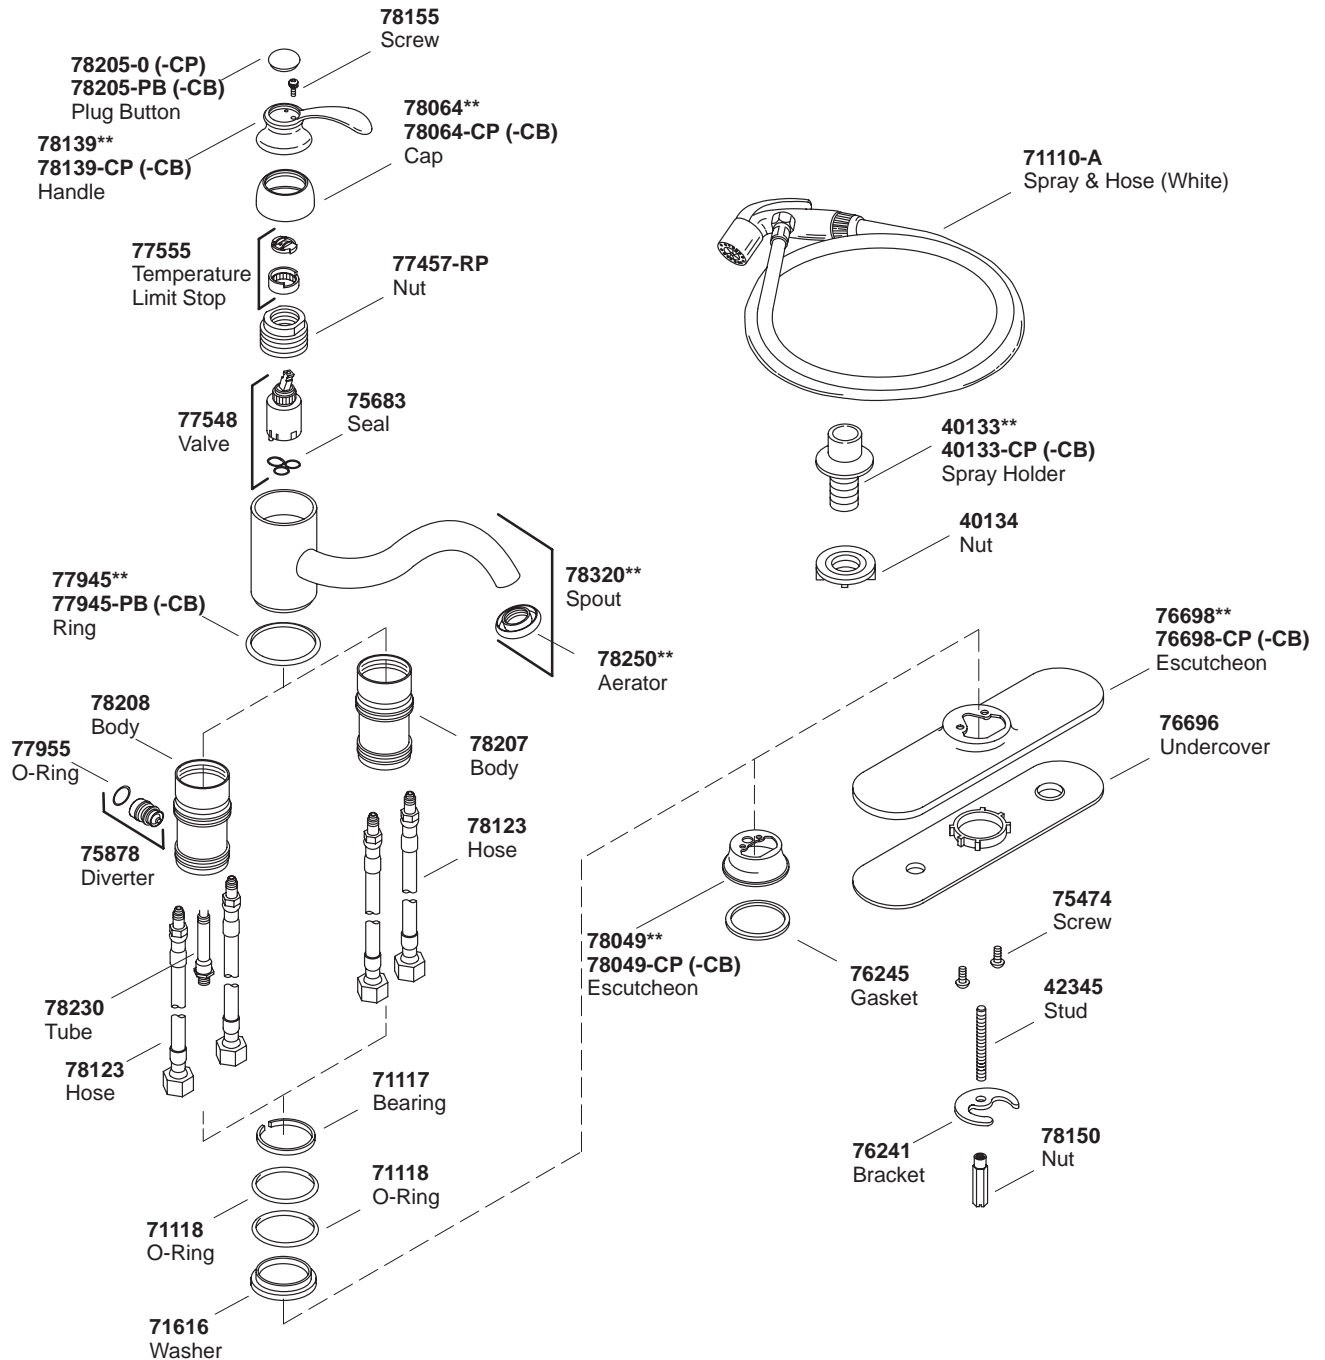

KOHLER[®] SERVICE PARTS

FAIRFAX™ SINGLE CONTROL KITCHEN SINK FAUCET

K#	Spray	10-1/2" Escutcheon	Round Escutcheon
K-12171-**-AA		X	
K-12172-**-AA	X	X	
K-12175-**-AA			X
K-12176-**-AA	X		X

**Finish/color code must be specified when ordering.