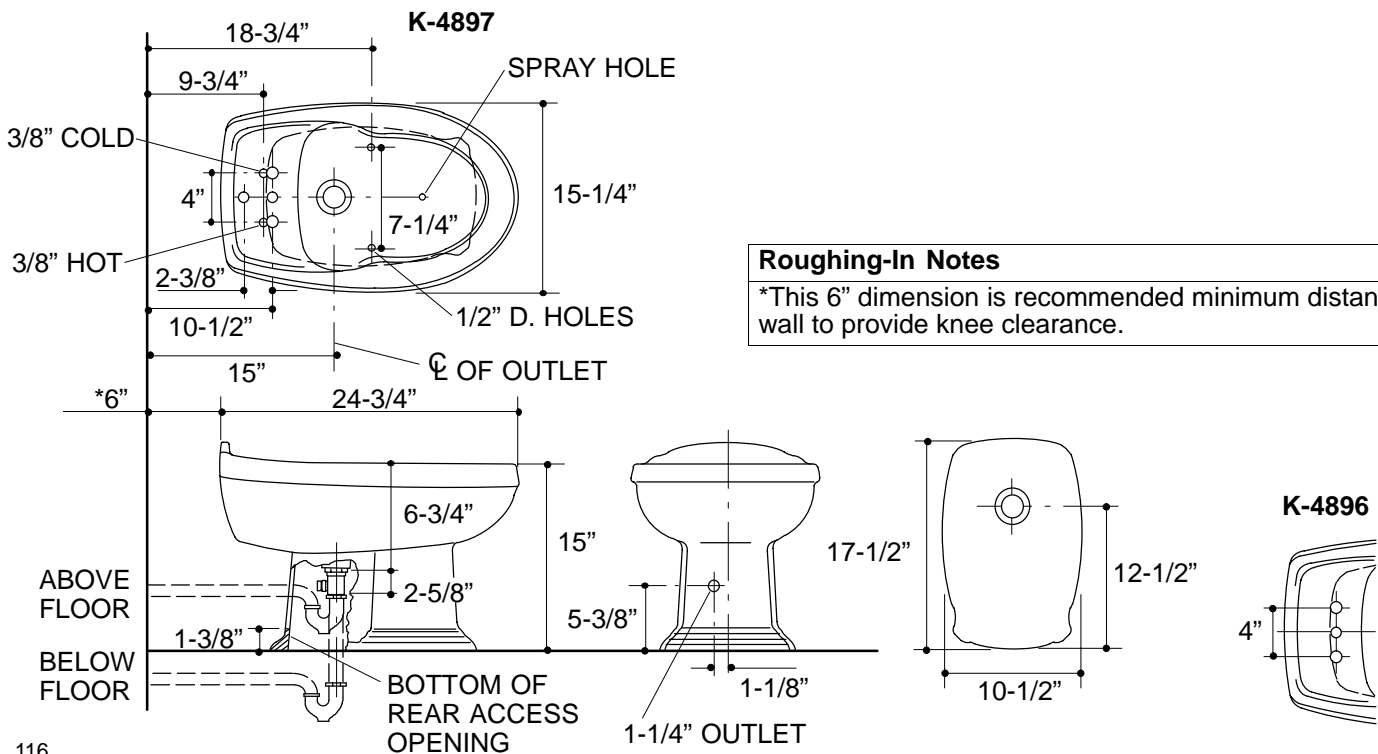

PORTRAIT™

Recommended Faucets For K-4897 Continued

K-15896-K	Coralais™ faucet OR	☐CP	☐PB	☐Other_____
K-316	Finial Fundamentals faucet OR			☐Other_____
K-8247	Taboret® faucet OR	☐CP	☐PB	
K-9274-K	Triton™ /Finesse™ / Flair Acrylic base faucet OR	☐CP	☐PB	
K-9295	Alterna™ faucet OR	☐CP	☐PB	☐Other_____
K-16132	Revival™ faucet	☐CP	☐PB	☐Other_____

PRODUCT INFORMATION

Fixture:			
Holes	K-4896	K-4897	
Faucet	1-3/8" D.	1-3/8" D.	
Pop-up	1-1/8" D.	1-1/8" D.	
Spray		3/4" D.	
Diverter		1-5/16" D.	
Configuration		Faucet deck	
Outlet		1-3/4" D.	
Included Components:			
Floor screws and bolt caps		52049	

116

PRODUCT DIAGRAM