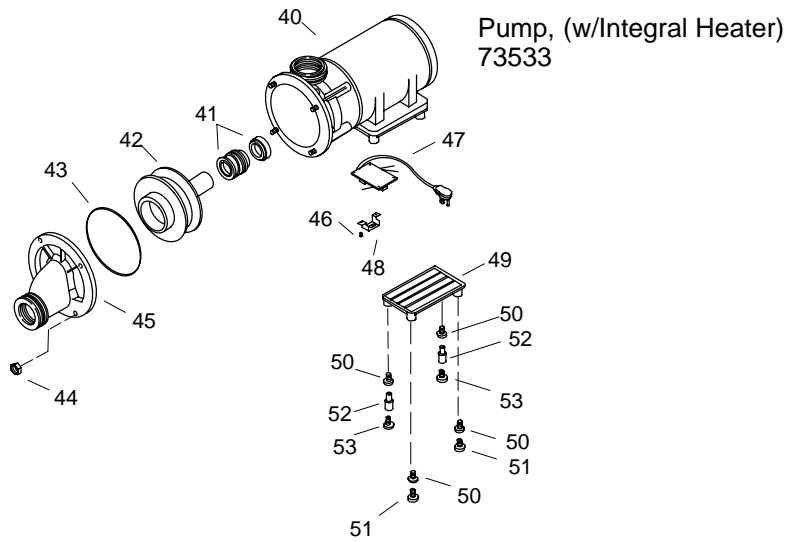

## ACRYLIC BATH WHIRLPOOL

K#	Bath/Whirlpool	Pump Location	Jet Trim Only
K-1424-H-**-AA	X	Right Hand	
K-1434-H-**-AA	X	Left Hand	
K-9697-**-AA			X

**\*\*Finish/color code must be specified when ordering.**

### SERVICE KITS

PART NO.	ITEM	QTY.	DESCRIPTION
93838			1" Tube Kit
	8	1 ea.	Tube
		2 ea.	Coupling
93836			1/2" Tube Kit
	10	1 ea.	Tube
		2 ea.	Coupling
94890			1-1/2" Suction Tube Kit
	21	1 ea.	Tube
		1 ea.	Elbow
94853			1-1/2" Tube Kit
	23	1 ea.	Tube
		2 ea.	Coupling
93837			3/4" Tube Kit
	28	1 ea.	Tube
		2 ea.	Coupling
65206**			Trim Ring (Metal Finishes)
	31	1 ea.	Jet
	32	1 ea.	O-Ring
65205**			Trim Ring (Colored Finishes)
	31	1 ea.	Jet
	32	1 ea.	O-Ring
73584			Switch
	35	1 ea.	Keypad
73533			Circuit Board
	36	1 ea.	Pump (w/Integral Heater)
	40	1 ea.	Motor
	41	1 ea.	Seal
	42	1 ea.	Impeller
	43	1 ea.	O-Ring
	44	4 ea.	Nut
	45	1 ea.	Cover
	46	4 ea.	Screw
	47	1 ea.	Circuit Board
	48	1 ea.	Barrier
	49	1 ea.	Base
	50	4 ea.	Screw