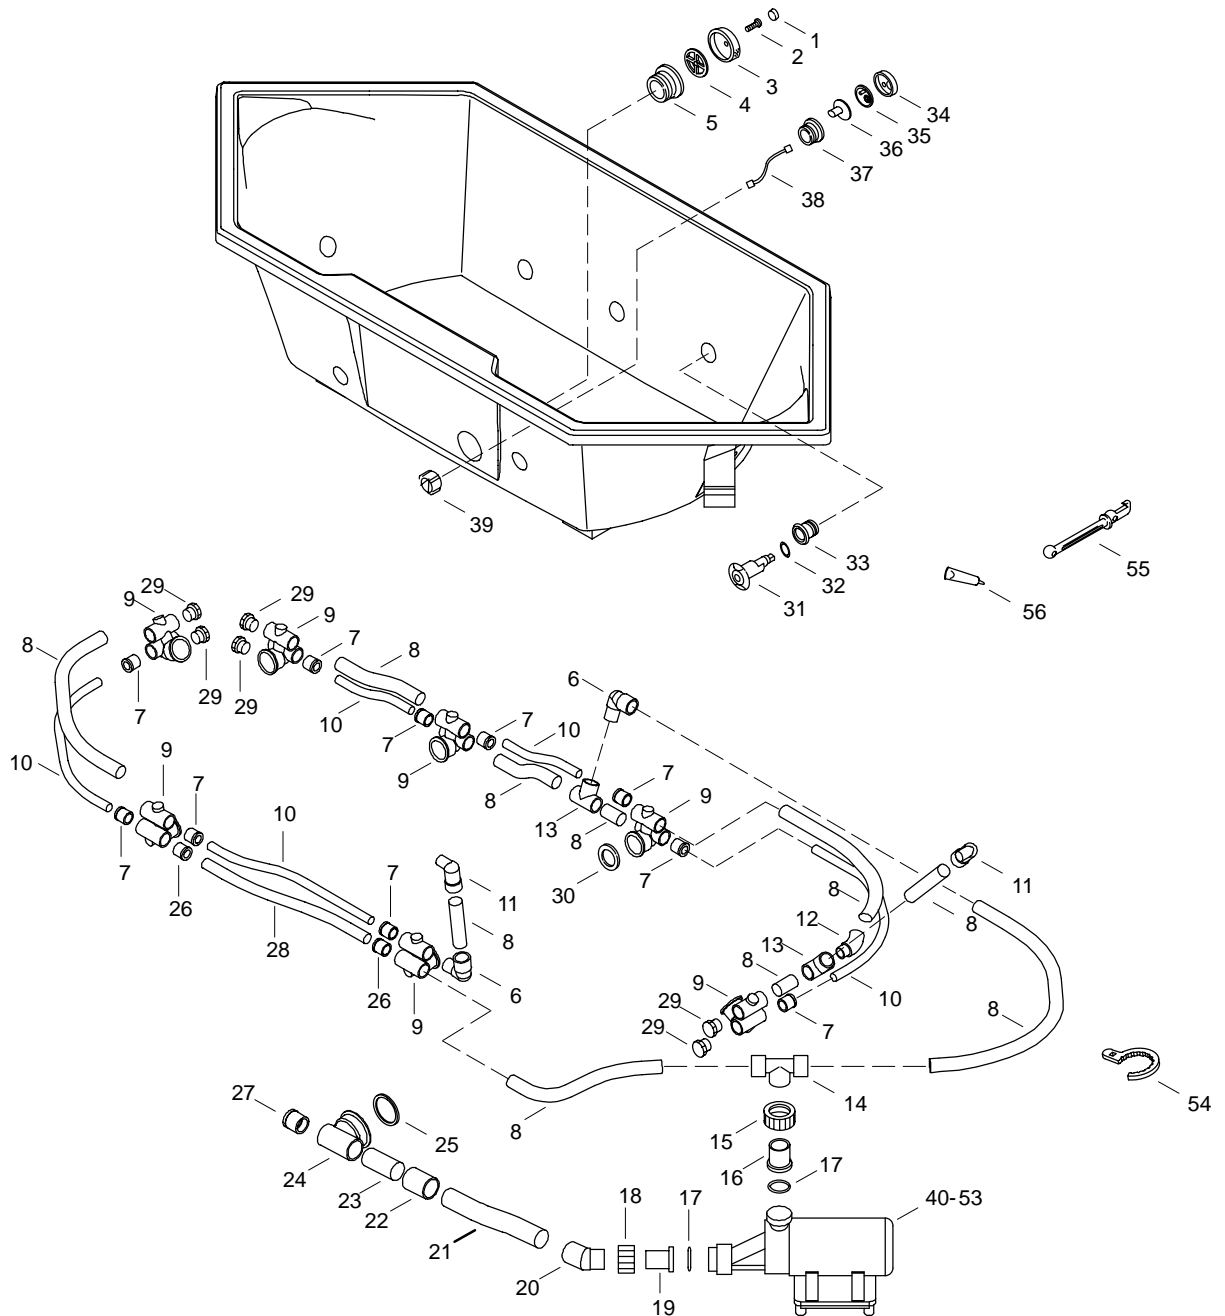

# KOHLER® SERVICE PARTS

## ACRYLIC BATH WHIRLPOOL

K#	Bath/Whirlpool	Pump Location	Jet Trim Only
K-1424-H-**-AA	X	Right Hand	
K-1434-H-**-AA	X	Left Hand	
K-9697-**-AA			X

**\*\*Finish/color code must be specified when ordering.**

### SERVICE KITS

PART NO.	ITEM	QTY.	DESCRIPTION
93838			1" Tube Kit
	8	1 ea.	Tube
		2 ea.	Coupling
93836			1/2" Tube Kit
	10	1 ea.	Tube
		2 ea.	Coupling
94890			1-1/2" Suction Tube Kit
	21	1 ea.	Tube
		1 ea.	Elbow
94853			1-1/2" Tube Kit
	23	1 ea.	Tube
		2 ea.	Coupling
93837			3/4" Tube Kit
	28	1 ea.	Tube
		2 ea.	Coupling
65206**			Trim Ring (Metal Finishes)
	31	1 ea.	Jet
	32	1 ea.	O-Ring
65205**			Trim Ring (Colored Finishes)
	31	1 ea.	Jet
	32	1 ea.	O-Ring
73584			Switch
	35	1 ea.	Keypad
73533			Circuit Board
	36	1 ea.	Pump (w/Integral Heater)
	40	1 ea.	Motor
	41	1 ea.	Seal
	42	1 ea.	Impeller
	43	1 ea.	O-Ring
	44	4 ea.	Nut
	45	1 ea.	Cover
	46	4 ea.	Screw
	47	1 ea.	Circuit Board
	48	1 ea.	Barrier
	49	1 ea.	Base
	50	4 ea.	Screw