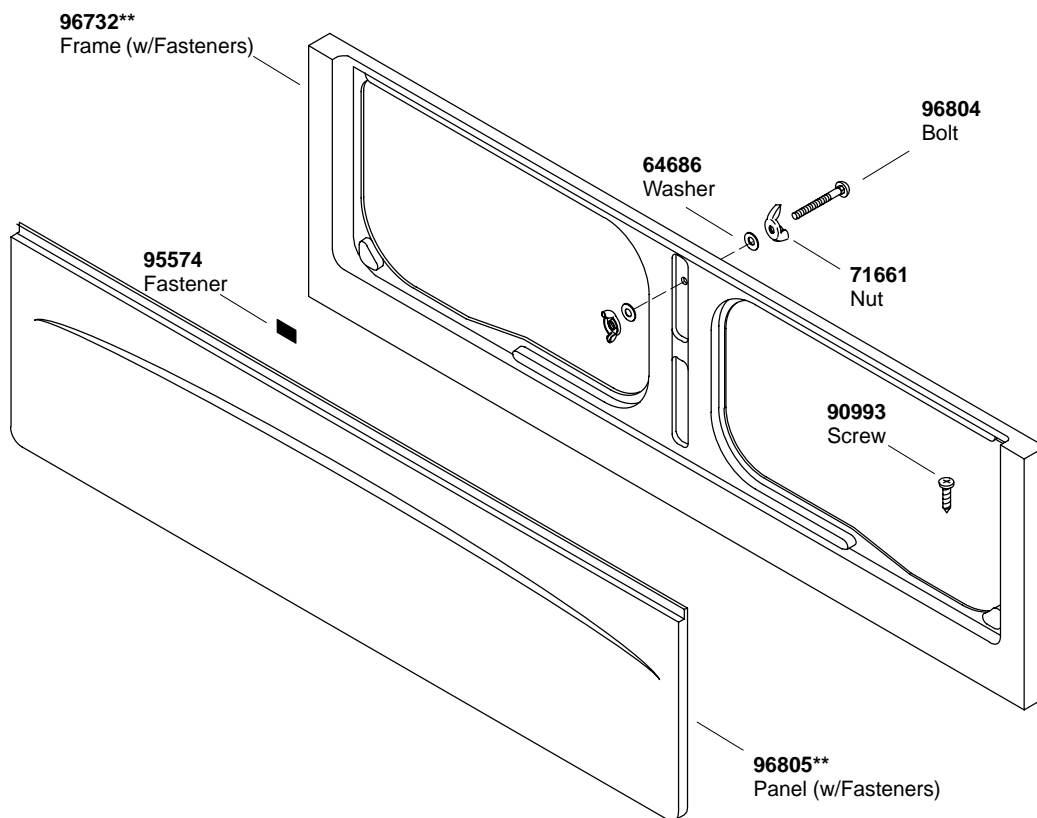

KOHLER[®] SERVICE PARTS

REMOVABLE BATH/WHIRLPOOL APRONS

K#	5-1/2' x 18-1/4"
K-1234-**-AA	X

**Finish/color code must be specified when ordering.