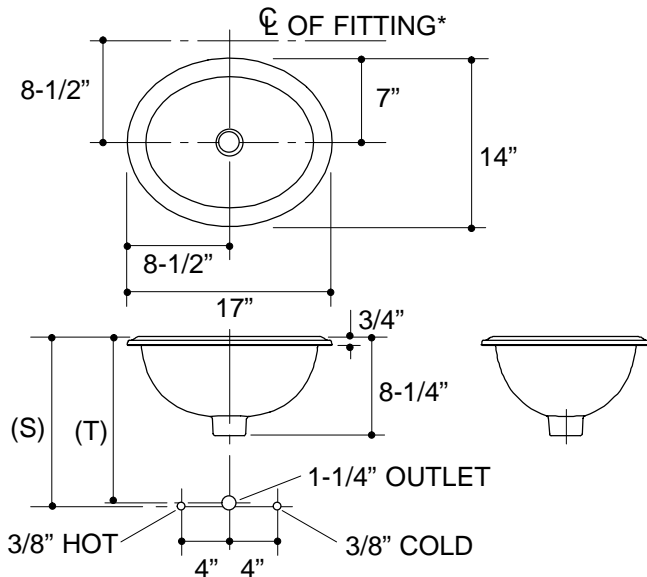

FEATURES

- 17" x 14"
- Vitreous China
- Self-rimming
- With sealant

CODES/STANDARDS APPLICABLE

Specified model meets or exceeds the following:

- ASME/ANSI A112.19.2M
- IAPMO/UPC
- Canadian Standards Association (CSA)

PRODUCT SPECIFICATION:

The self-rimming lavatory shall be 17" in length and 14" in width. Lavatory shall be made of vitreous china. Lavatory shall include sealant. Lavatory shall be Kohler Model K-2292-_____.

PRODUCT INFORMATION

Fixture*:		basin area	water depth
Lavatory		14" x 11"	5-1/2"
Outlet	1-3/4" D.		

Included Components:	
Adhesive sealant	63034
Adjustable linkage	40372
Cutout template	116213-7

Roughing-In Notes

(T) Pop-up drain 13-7/8".

(S) 14" (Based on 12" riser which may require cutting).

*Spout must be 4-1/2" long (min.) for adequate clearance into lavatory.

PRODUCT DIAGRAM