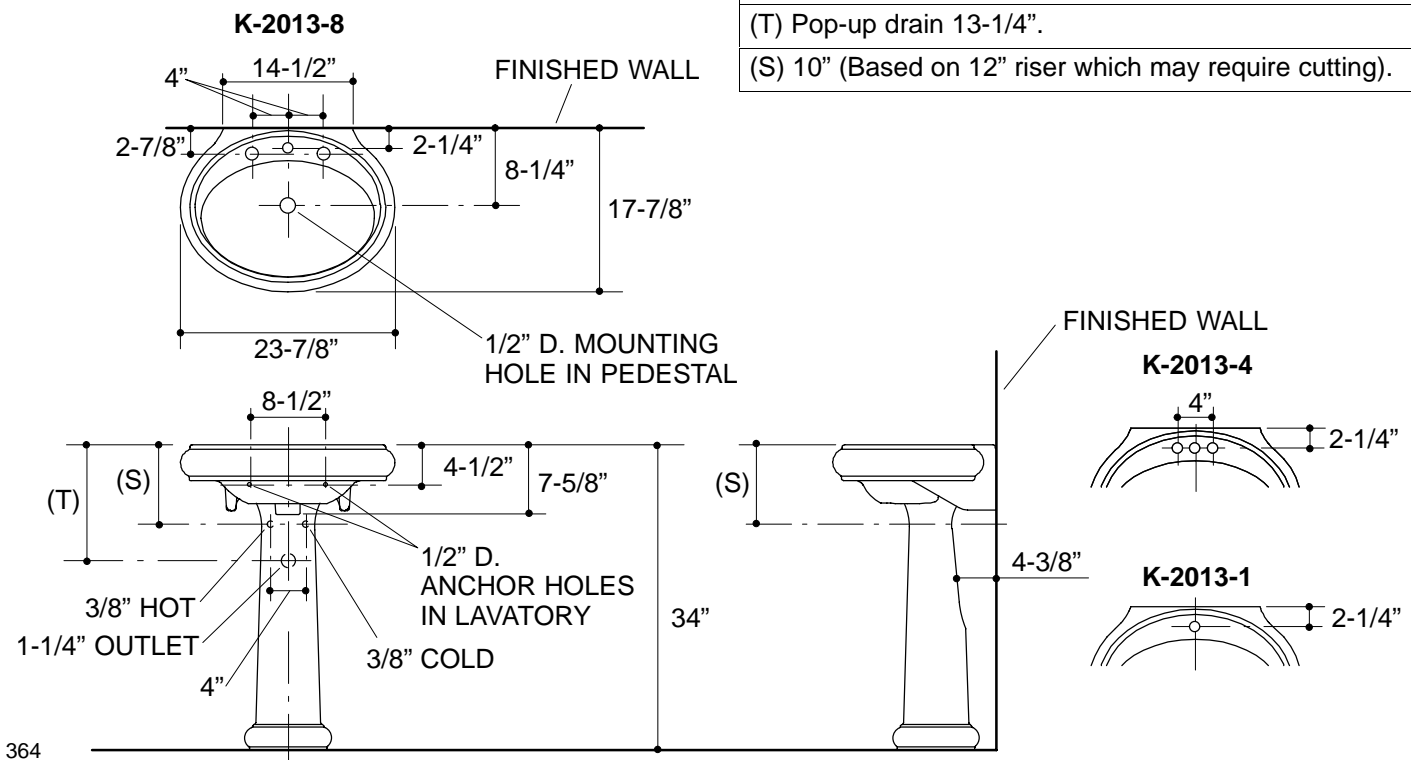

#### FEATURES

- 23-7/8" x 17-7/8" x 34"
- Vitreous China
- Lavatory with Traditional pedestal
- 8" centers (-8), 4" centers (-4), or single-hole (-1)
- With overflow

#### PRODUCT SPECIFICATION:

The pedestal lavatory shall be 23-7/8" in length, 17-7/8" in width, and 34" in height. Pedestal lavatory shall be made of vitreous china. Pedestal lavatory shall have traditional pedestal. Pedestal lavatory shall have 8" centers (-8), 4" centers (-4), or single-hole (-1) drilling. Pedestal lavatory shall have overflow. Pedestal lavatory shall be Kohler Model K-2013-\_\_\_\_\_-\_\_\_\_\_.

## PRODUCT INFORMATION

Fixture*:		basin area	water depth
Lavatory		18" x 11"	3-3/4"
Outlet	1-3/4" D.		

Holes	K-2013-8	K-2013-4	K-2013-1
Spout	1-3/16" D.	1-3/16" D.	1-3/8" D.
Faucet	1-7/16" D.	1-3/16" D.	

### Roughing-In Notes

(T) Pop-up drain 13-1/4".

(S) 10" (Based on 12" riser which may require cutting).