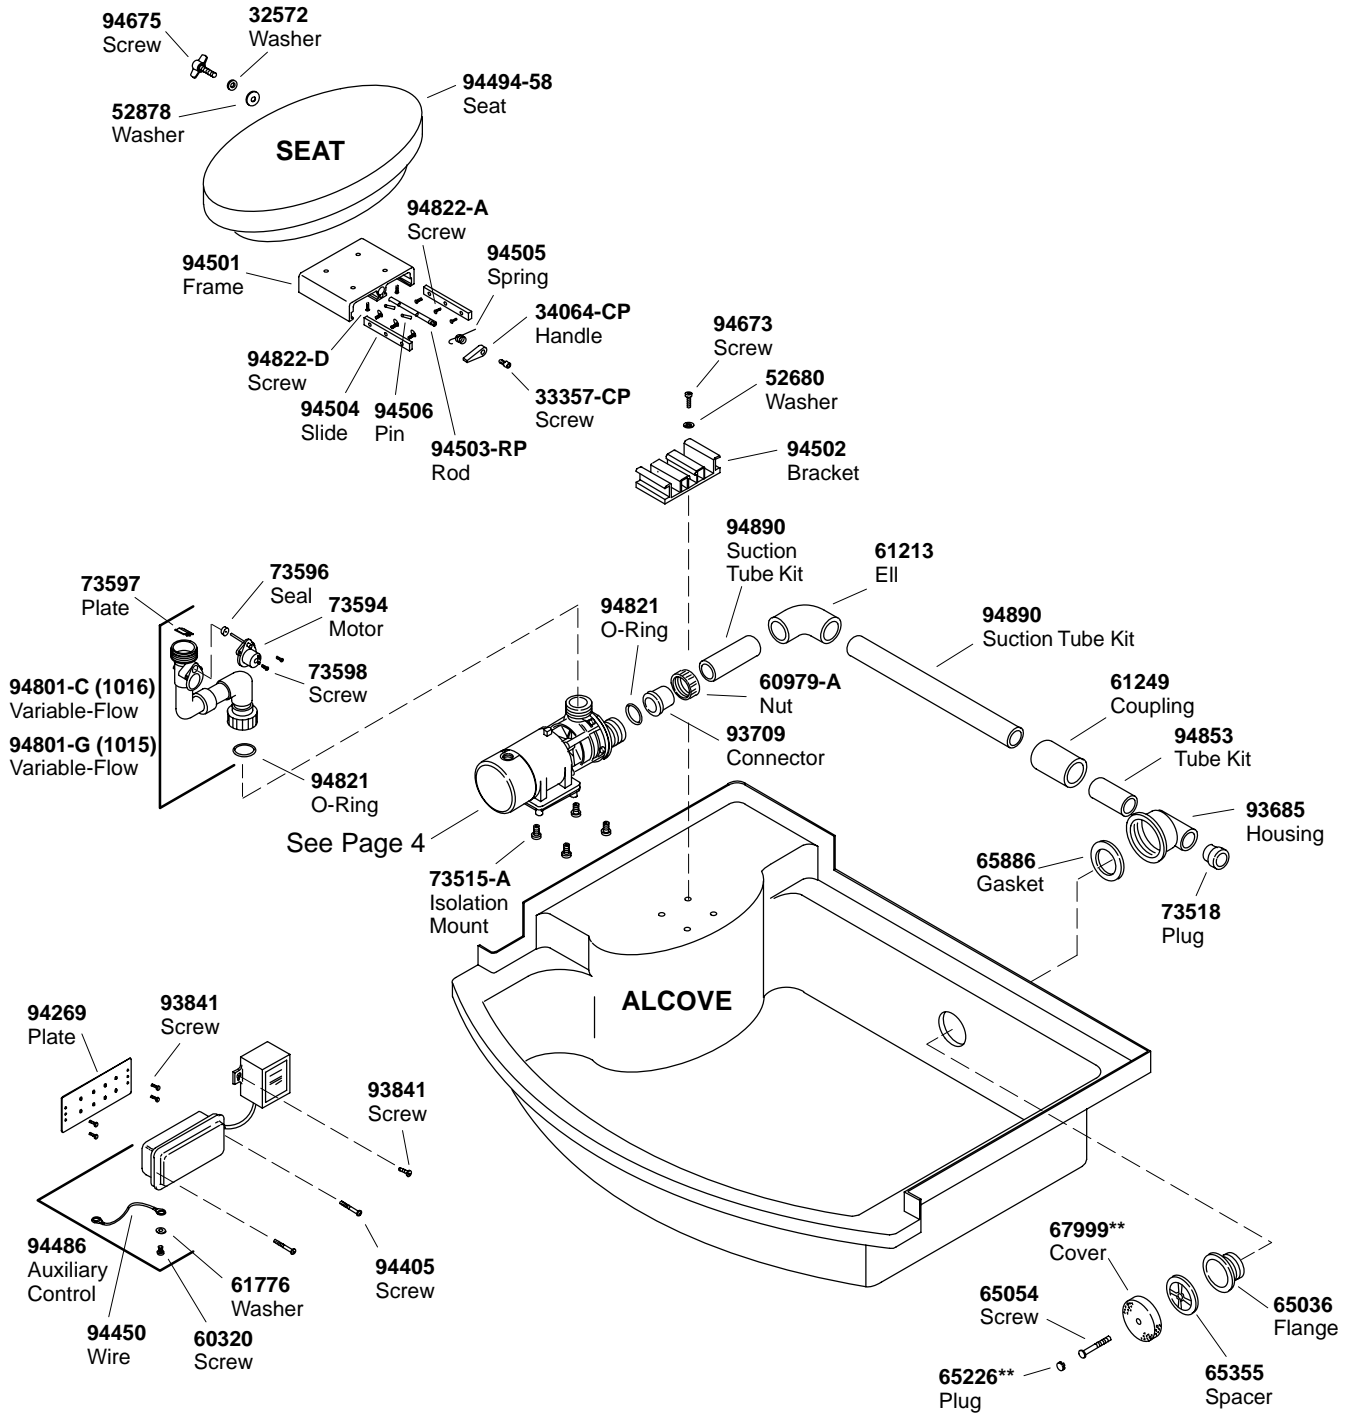

KOHLER[®] SERVICE PARTS

BODYSPA 10 JET SYSTEM

**Finish/color code must be specified when ordering.

**Finish/color code must be specified when ordering.

KOHLER[®] SERVICE PARTS

BODYSPA 10 JET SYSTEM

**Finish/color code must be specified when ordering.

PAD CONTROL

95031
Box

TOWER MOUNTING HARDWARE

PUMP/MOTOR

**Finish/color code must be specified when ordering.