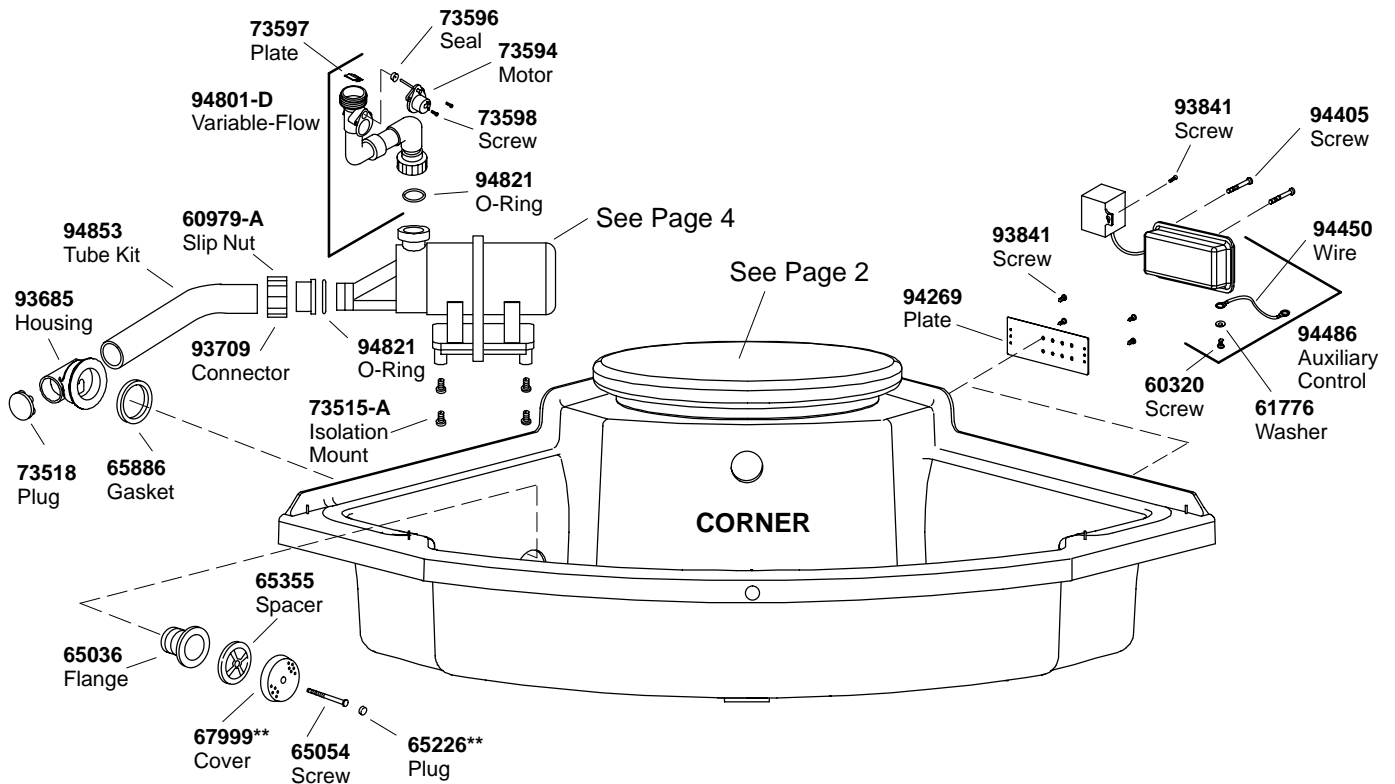

KOHLER[®] SERVICE PARTS

BODYSPA 10 JET SYSTEM

**Finish/color code must be specified when ordering.

**Finish/color code must be specified when ordering.

KOHLER[®] SERVICE PARTS

BODYSPA 10 JET SYSTEM

**Finish/color code must be specified when ordering.

PAD CONTROL

95031
Box

TOWER MOUNTING HARDWARE

PUMP/MOTOR

**Finish/color code must be specified when ordering.