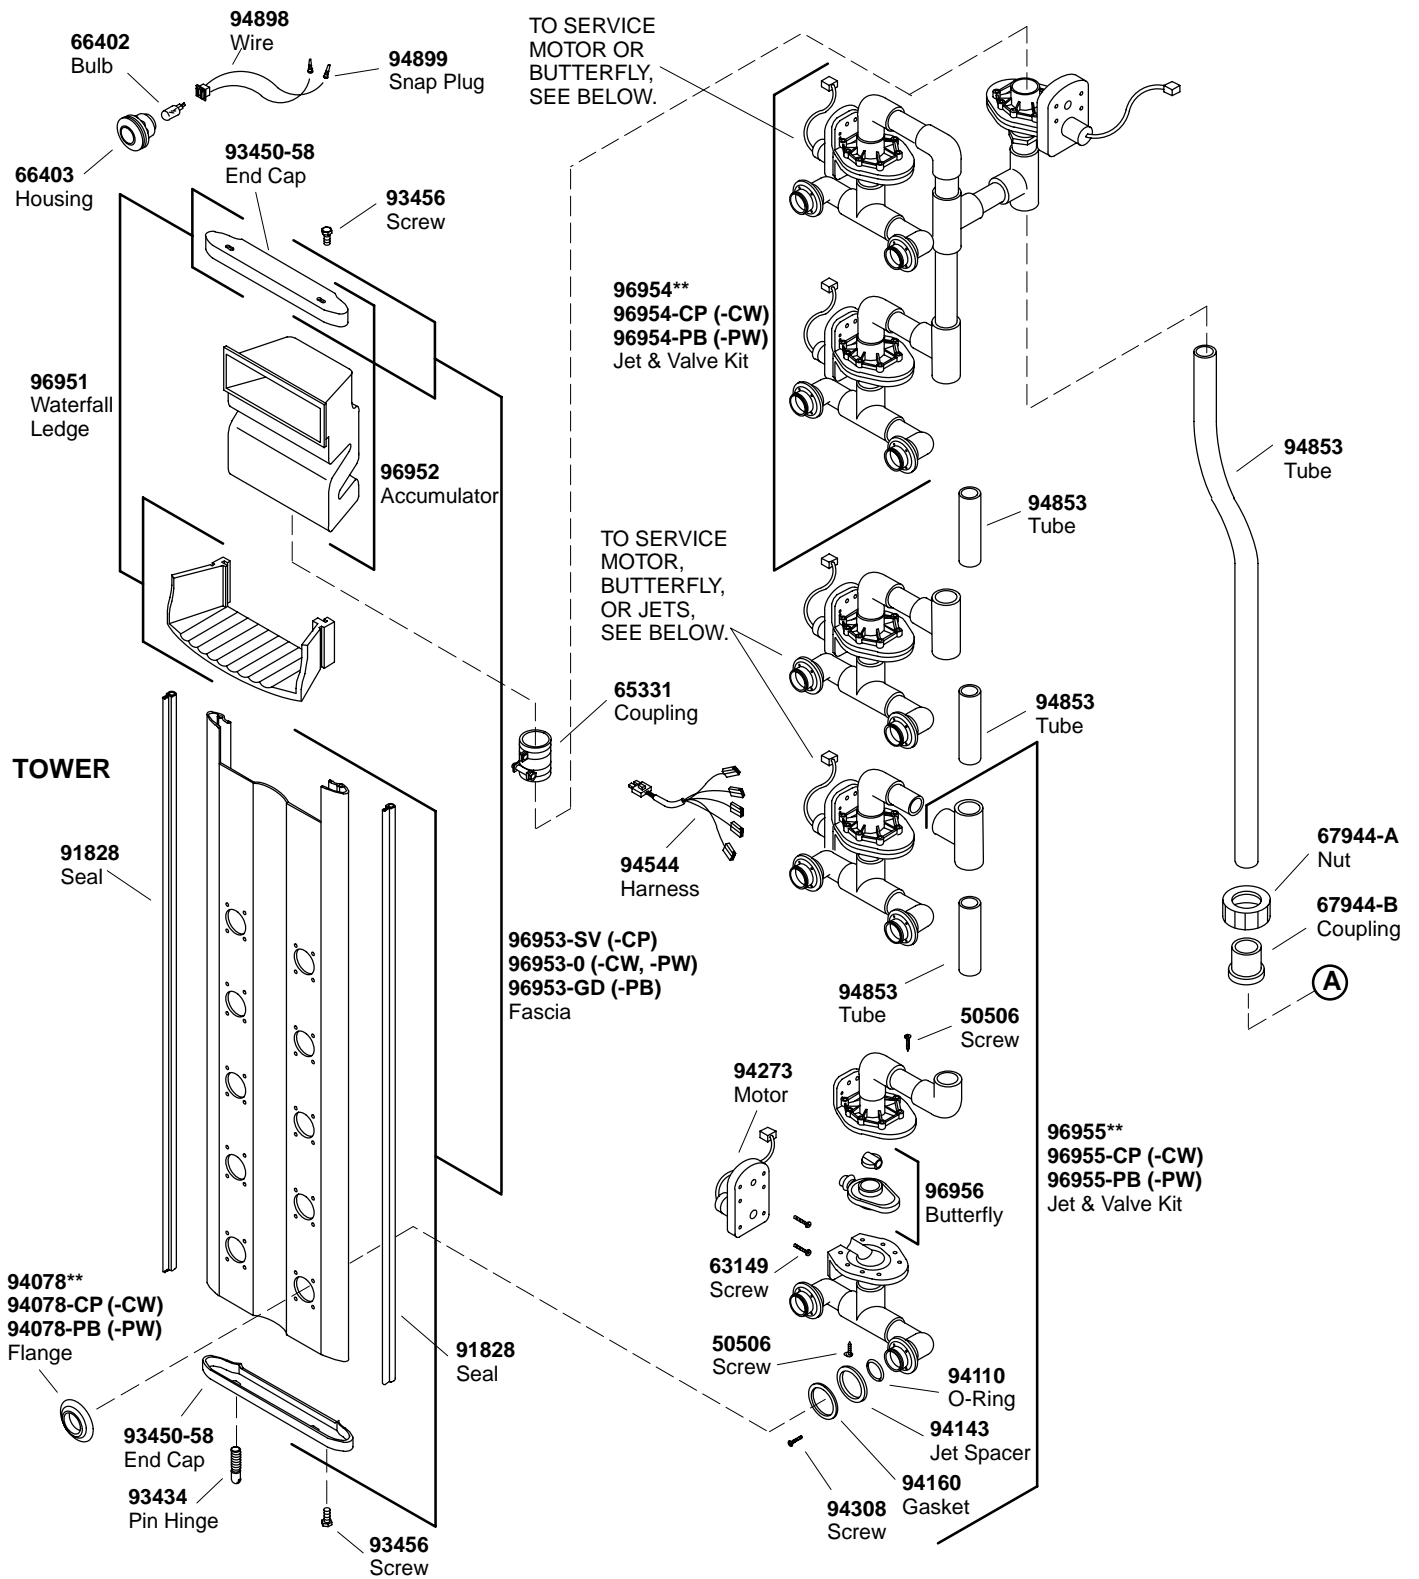

KOHLER[®] SERVICE PARTS

BODYSPA 10 JET SYSTEM

**Finish/color code must be specified when ordering.

**Finish/color code must be specified when ordering.

KOHLER[®] SERVICE PARTS

BODYSPA 10 JET SYSTEM

**Finish/color code must be specified when ordering.

PAD CONTROL

95031
Box

TOWER MOUNTING HARDWARE

PUMP/MOTOR

**Finish/color code must be specified when ordering.