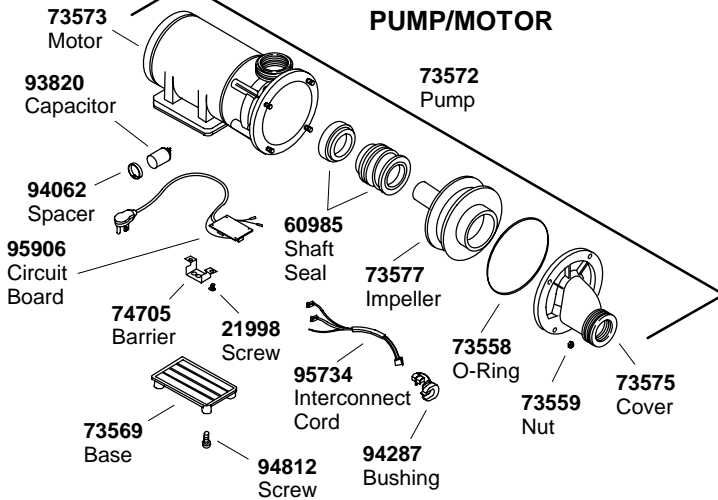

KOHLER[®] SERVICE PARTS

BODYSPA 10 JET SYSTEM

**Finish/color code must be specified when ordering.

**Finish/color code must be specified when ordering.

KOHLER[®] SERVICE PARTS

BODYSPA 10 JET SYSTEM

**Finish/color code must be specified when ordering.

PAD CONTROL

95031
Box

TOWER MOUNTING HARDWARE

PUMP/MOTOR

**Finish/color code must be specified when ordering.