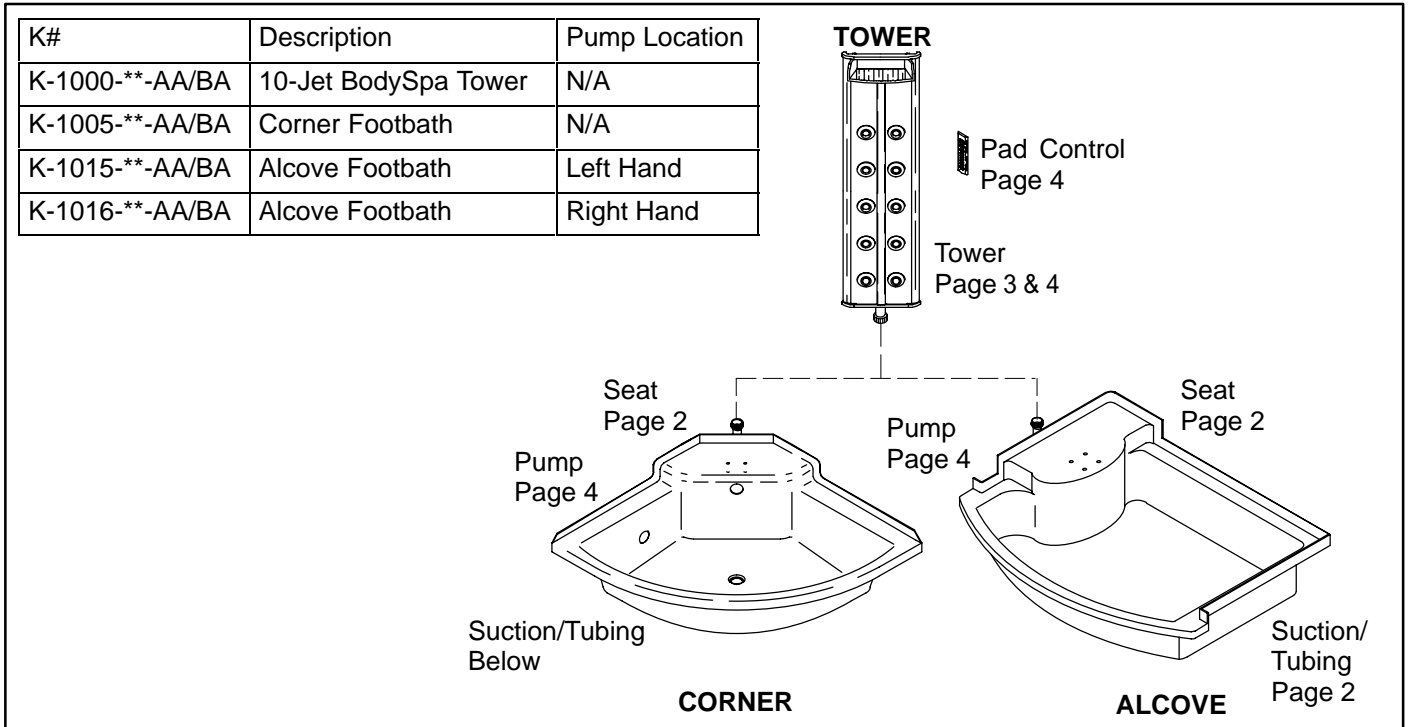

KOHLER[®] SERVICE PARTS

BODYSPA 10 JET SYSTEM

**Finish/color code must be specified when ordering.

**Finish/color code must be specified when ordering.

KOHLER[®] SERVICE PARTS

BODYSPA 10 JET SYSTEM

**Finish/color code must be specified when ordering.

PAD CONTROL

95031
Box

TOWER MOUNTING HARDWARE

PUMP/MOTOR

**Finish/color code must be specified when ordering.