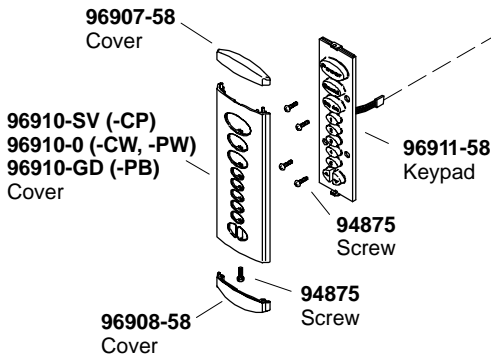

KOHLER[®] SERVICE PARTS

BODYSPA 10 JET SYSTEM

**Finish/color code must be specified when ordering.

**Finish/color code must be specified when ordering.

KOHLER[®] SERVICE PARTS

BODYSPA 10 JET SYSTEM

**Finish/color code must be specified when ordering.

PAD CONTROL

95031
Box

TOWER MOUNTING HARDWARE

PUMP/MOTOR

**Finish/color code must be specified when ordering.