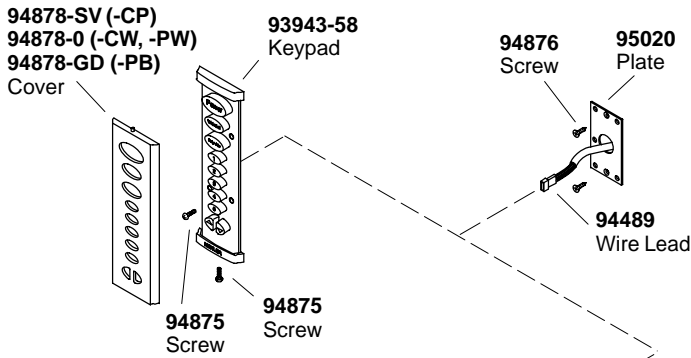

KOHLER[®] SERVICE PARTS

BODYSPA 10 JET SYSTEM

**Finish/color code must be specified when ordering.

**Finish/color code must be specified when ordering.

KOHLER[®] SERVICE PARTS

BODYSPA 10 JET SYSTEM

**Finish/color code must be specified when ordering.

PAD CONTROL

95031
Box

TOWER MOUNTING HARDWARE

PUMP/MOTOR

**Finish/color code must be specified when ordering.