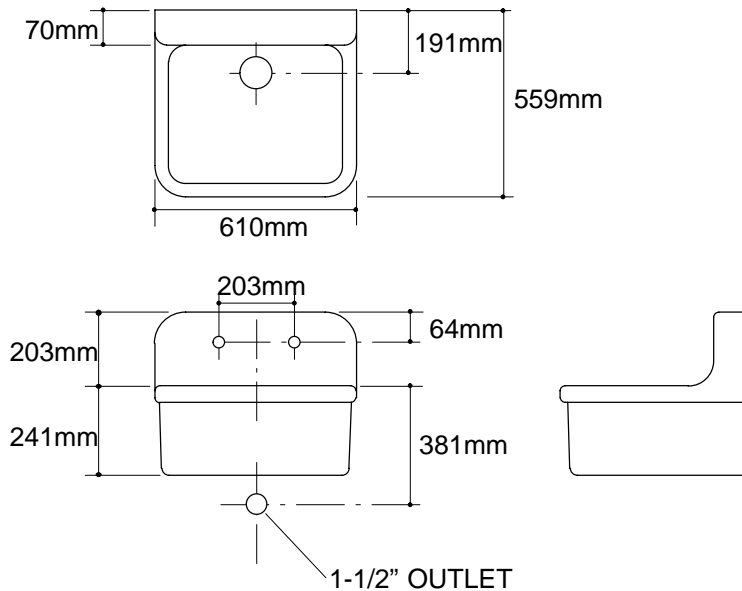

Ordering Information

Applicable sink:		
Journey design on Gilford™	K-14575-AJ	shown

Product Information

Fixture*:		basin area	water depth
Sink		559 x 457mm	219mm
Outlet	Ø92mm		
* Approximate measurements for comparison only.			
Included Components:			
Bottom basin rack			85063-0

Roughing-In Notes
 Fixture dimensions are nominal and conform to tolerances in ASME/ANSI Standard A112.19.2M.

.7<116