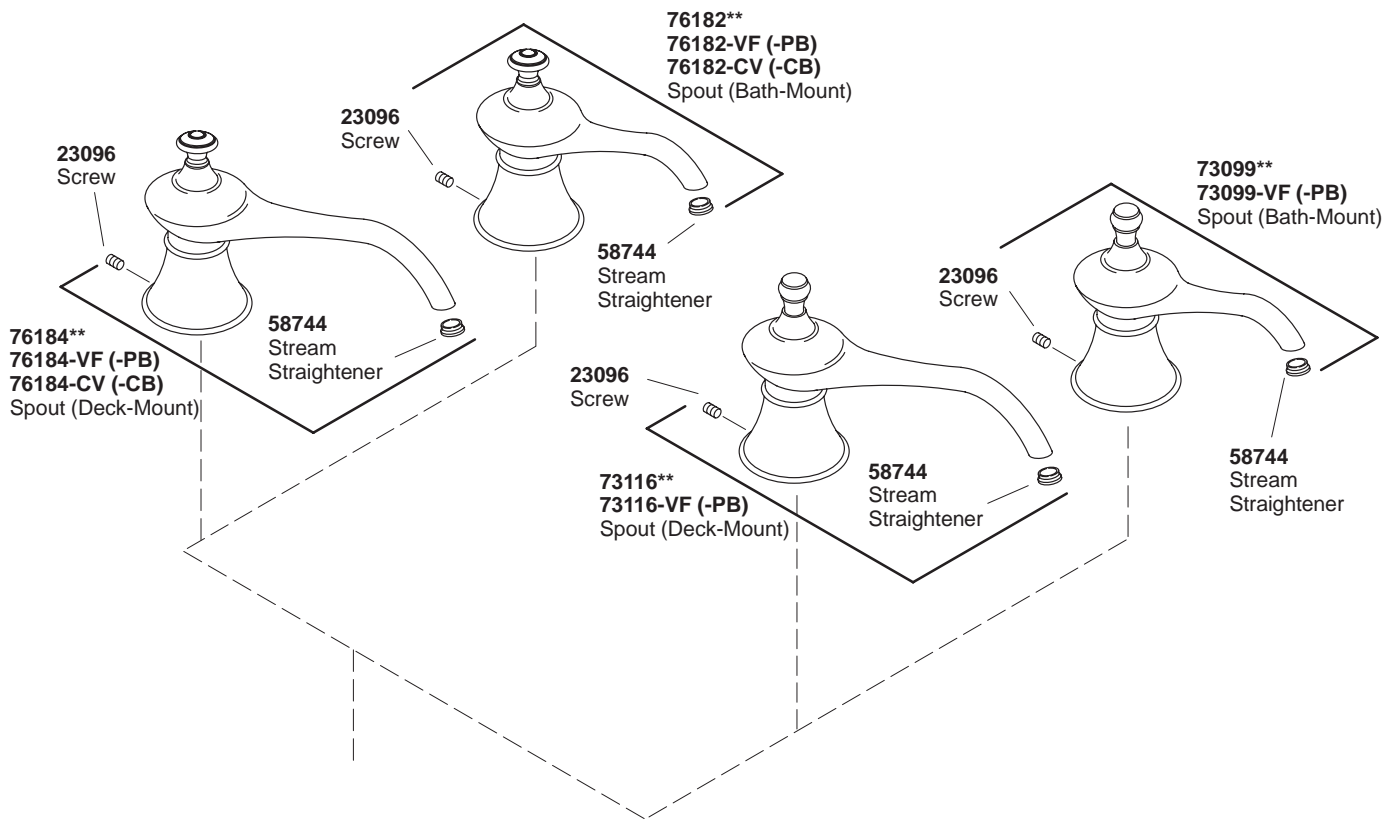

K#	Deck-Mount Spout	Bath-Mount Spout	Scroll Lever Handles	Dome Handles	Traditional Lever Handles	Valves
K-300-K-NA-AA						X
K-T16119-4-**-DB	X		X			
K-T16119-4A-**-DB	X				X	
K-T16119-8-**-DB	X			X		
K-T16122-4-**-DB		X	X			
K-T16122-4A-**-DB		X			X	
K-T16122-8-**-DB		X		X		
K-T16124-4-**-DB			X			
K-T16124-4A-**-DB					X	
K-T16124-8-**-DB				X		

\*\* Variation and/or finish/color code may be required when ordering.

\*\* Variation and/or finish/color code may be required when ordering.