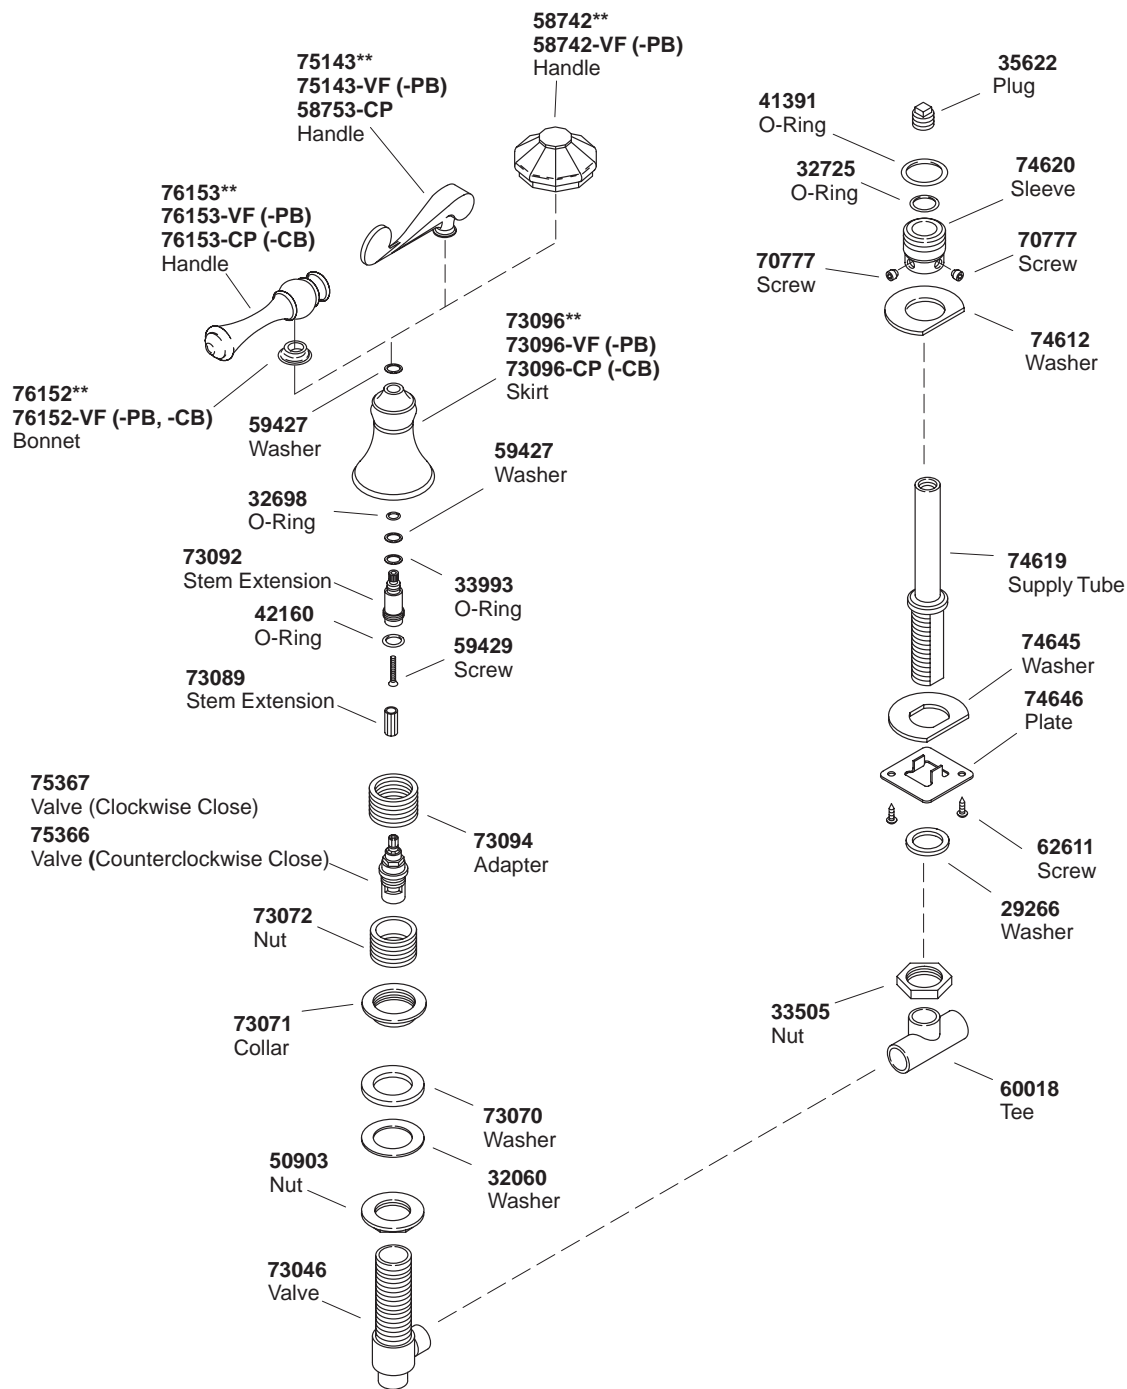

K#	Deck-Mount Spout	Bath-Mount Spout	Scroll Lever Handles	Dome Handles	Traditional Lever Handles	Valves
K-300-K-NA-AA						X
K-T16119-4-**-DB	X		X			
K-T16119-4A-**-DB	X				X	
K-T16119-8-**-DB	X			X		
K-T16122-4-**-DB		X	X			
K-T16122-4A-**-DB		X			X	
K-T16122-8-**-DB		X		X		
K-T16124-4-**-DB			X			
K-T16124-4A-**-DB					X	
K-T16124-8-**-DB				X		

\*\* Variation and/or finish/color code may be required when ordering.

\*\* Variation and/or finish/color code may be required when ordering.