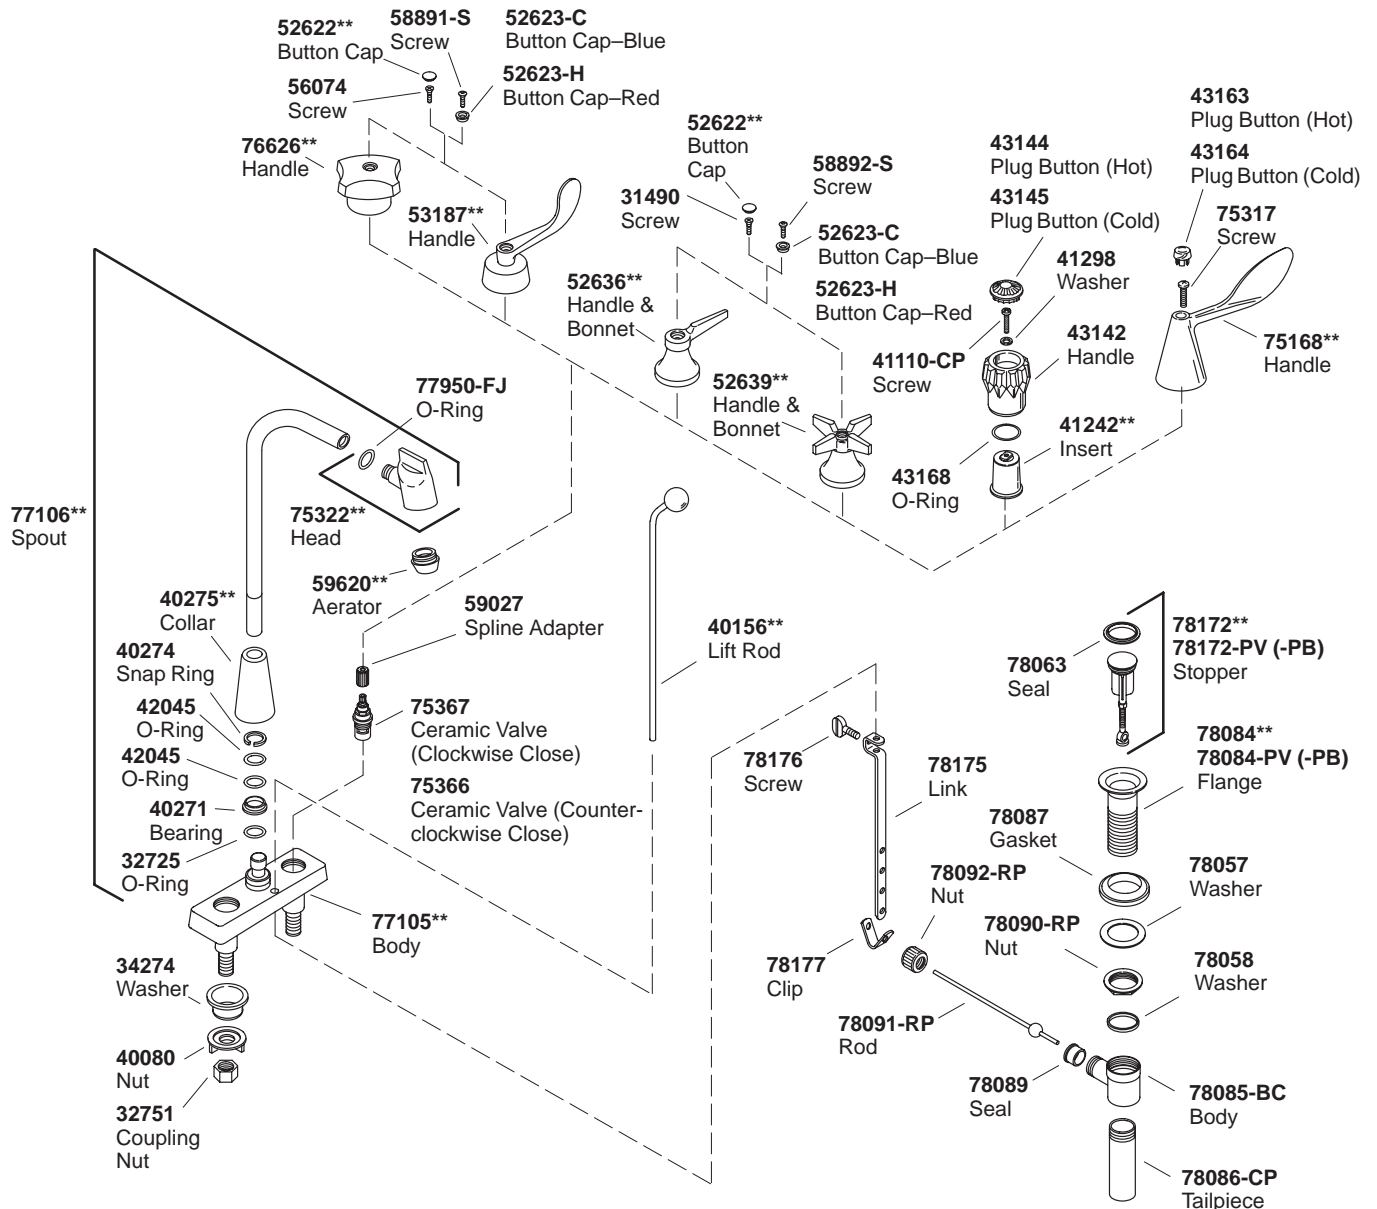

KOHLER® SERVICE PARTS

TRITON™ / FINESSE™ / FLAIR™ ACRYLIC CENTERSET LAVATORY FAUCETS WITH MULTI-SWIVEL SPOUT

K#	Base Faucet (Less Handles)	Triton Standard Handle	Triton Cross Handle	Triton Lever Handle	Triton Wristblade Handle	Flair Acrylic Handle	Finesse Handle
K-7412-K-**-AA	X						
K-16010-2-CP-AA		X					
K-16010-3-CP-AA			X				
K-16010-4-CP-AA				X			
K-16010-5-CP-AA					X		
K-16030-7-**-AA						X	
K-16050-5-**-AA							X

**Finish/color code must be specified when ordering.