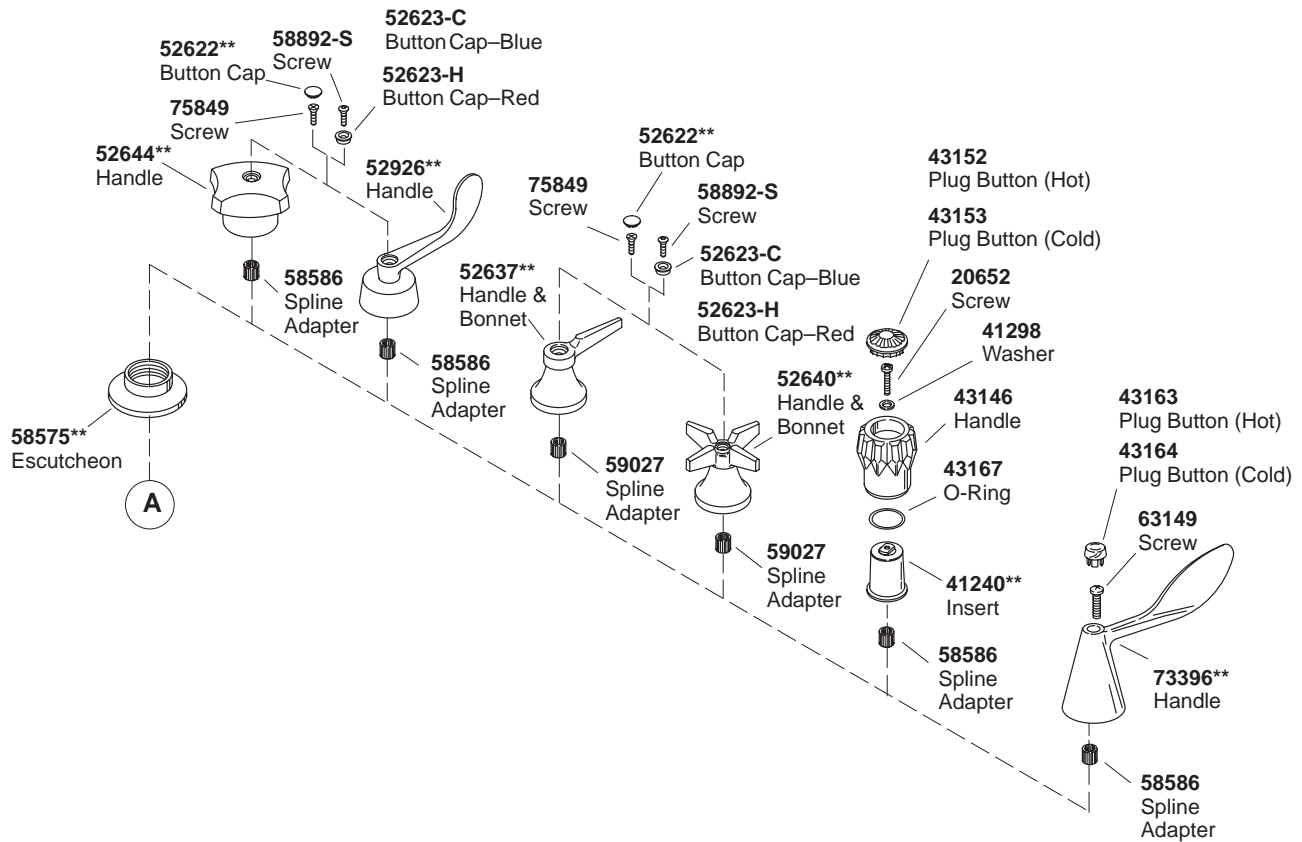

KOHLER® SERVICE PARTS

TRITON™ / FINESSE™ / FLAIR™ ACRYLIC WIDESPREAD LAVATORY FAUCETS WITH WAVE SPOUT

K#	Base Faucet (Less Handles)	Vandal-Resistant Aerator	Triton Standard Handle	Triton Cross Handle	Triton Lever Handle	Triton Wristblade Handle	Finesse Handle	Flair Acrylic Handle
K-7439-K-**-AA	X							
K-7439-KE-**-AA	X	X						
K-16012-2-**-AA			X					
K-16012-3-**-AA				X				
K-16012-4-**-AA					X			
K-16012-5-**-AA						X		
K-16022-5-**-AA							X	
K-16032-7-**-AA								X

**Finish/color code must be specified when ordering.

**Finish/color code must be specified when ordering.