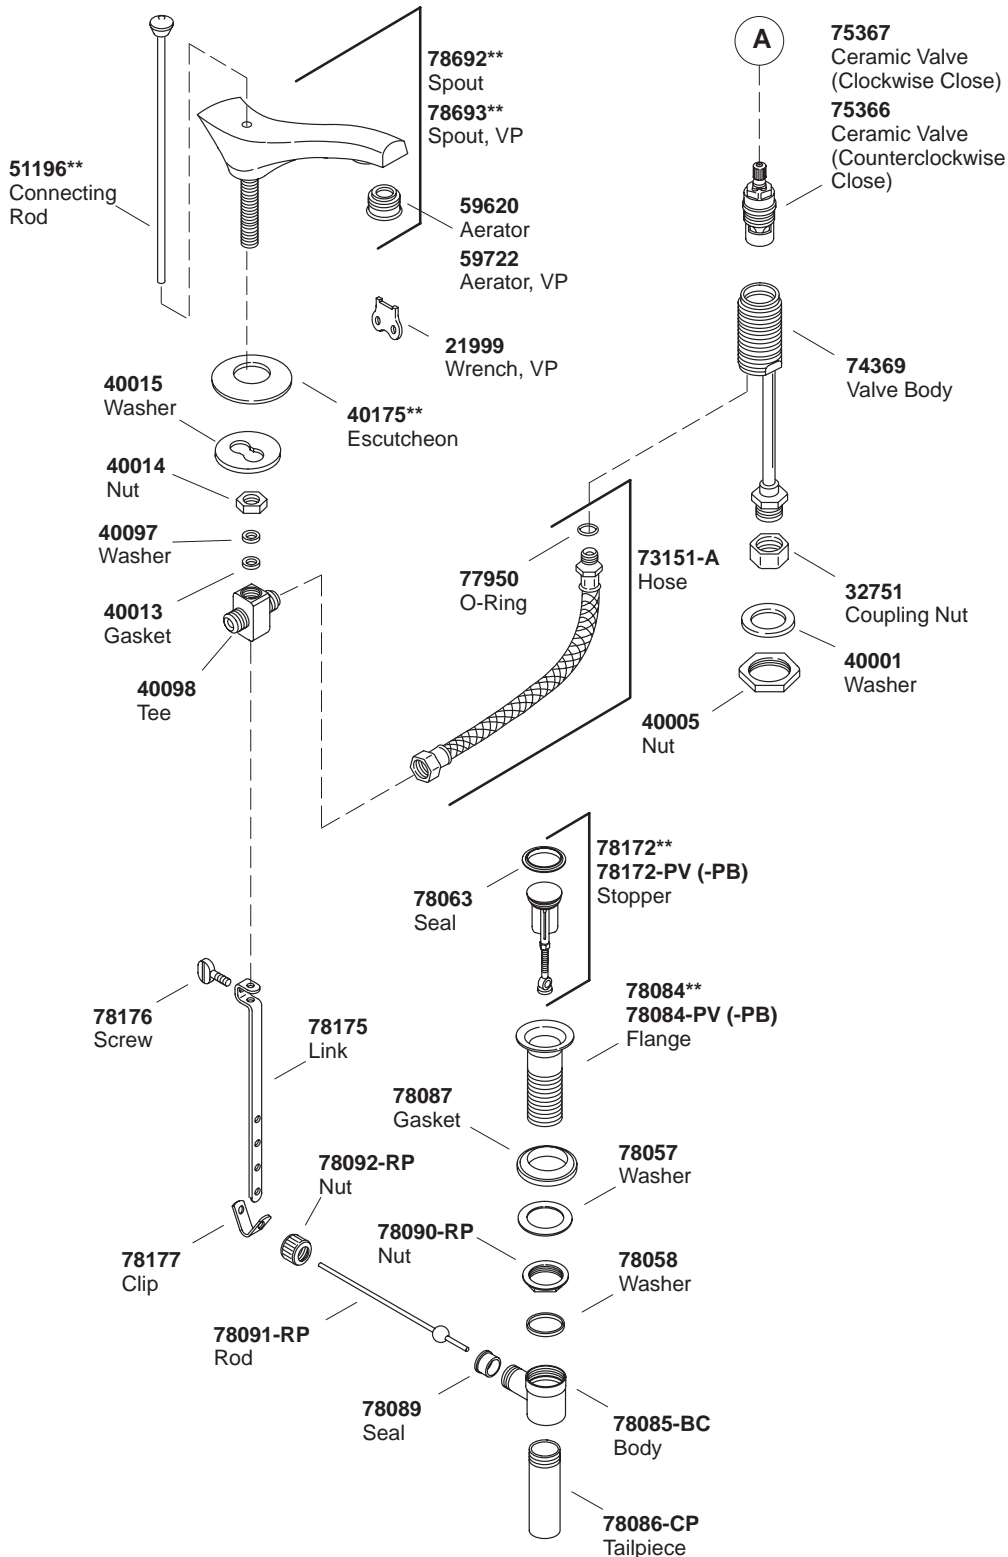

KOHLER® SERVICE PARTS

TRITON™ / FINESSE™ / FLAIR™ ACRYLIC WIDESPREAD LAVATORY FAUCETS WITH WAVE SPOUT

K#	Base Faucet (Less Handles)	Vandal-Resistant Aerator	Triton Standard Handle	Triton Cross Handle	Triton Lever Handle	Triton Wristblade Handle	Finesse Handle	Flair Acrylic Handle
K-7439-K-**-AA	X							
K-7439-KE-**-AA	X	X						
K-16012-2-**-AA			X					
K-16012-3-**-AA				X				
K-16012-4-**-AA					X			
K-16012-5-**-AA						X		
K-16022-5-**-AA							X	
K-16032-7-**-AA								X

**Finish/color code must be specified when ordering.

**Finish/color code must be specified when ordering.