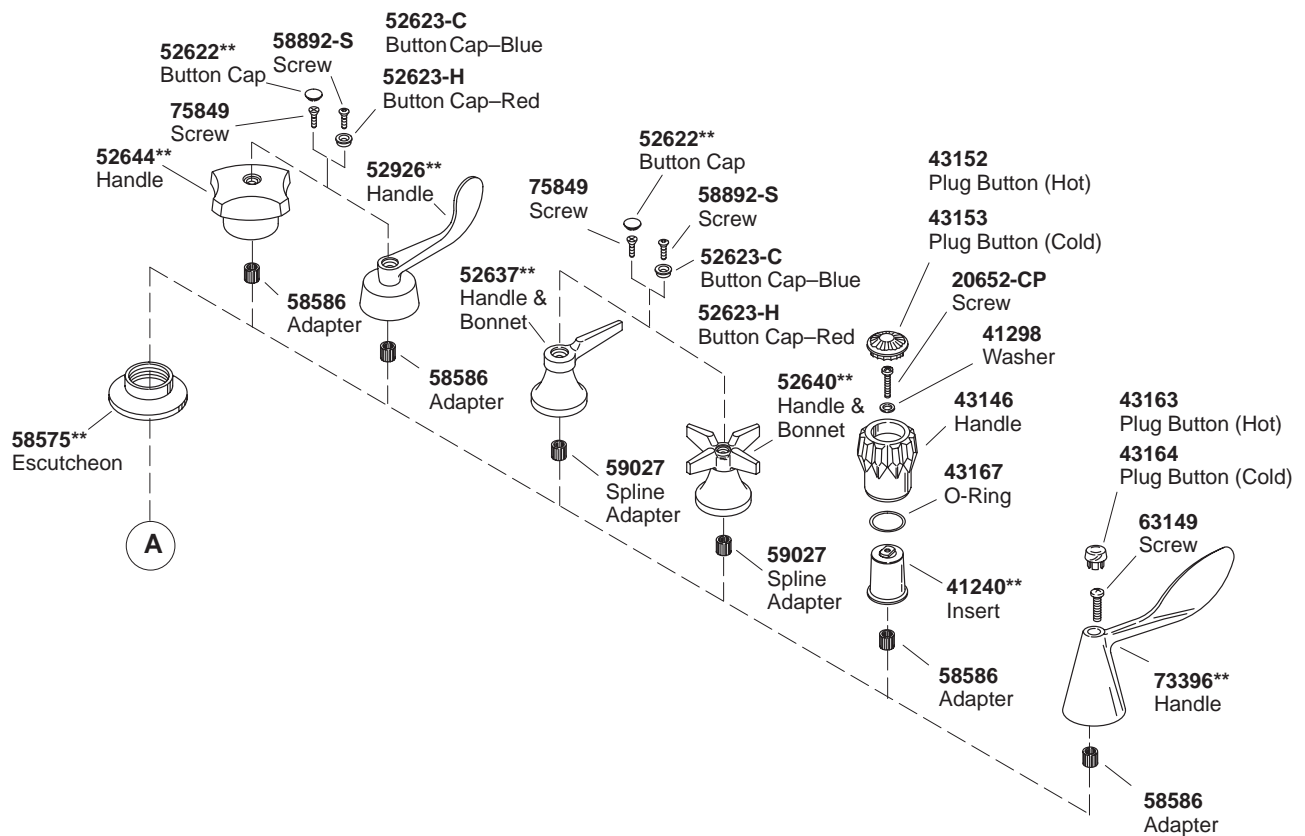

# KOHLER® SERVICE PARTS

## TRITON™ / FINESSE™ / FLAIR™ ACRYLIC WIDESPREAD LAVATORY FAUCETS WITH MULTI-SWIVEL SPOUT

K#	Base Faucet (Less Handles)	Triton Standard Handle	Triton Cross Handle	Triton Lever Handle	Triton Wristblade Handle	Finesse Handle	Flair Acrylic Handle
K-7433-K-**-AA	X						
K-16012-2-**-AA		X					
K-16012-3-**-AA			X				
K-16012-4-**-AA				X			
K-16012-5-**-AA					X		
K-16022-5-**-AA						X	
K-16032-7-**-AA							X

\*\*Finish/color code must be specified when ordering.

\*\*Finish/color code must be specified when ordering.