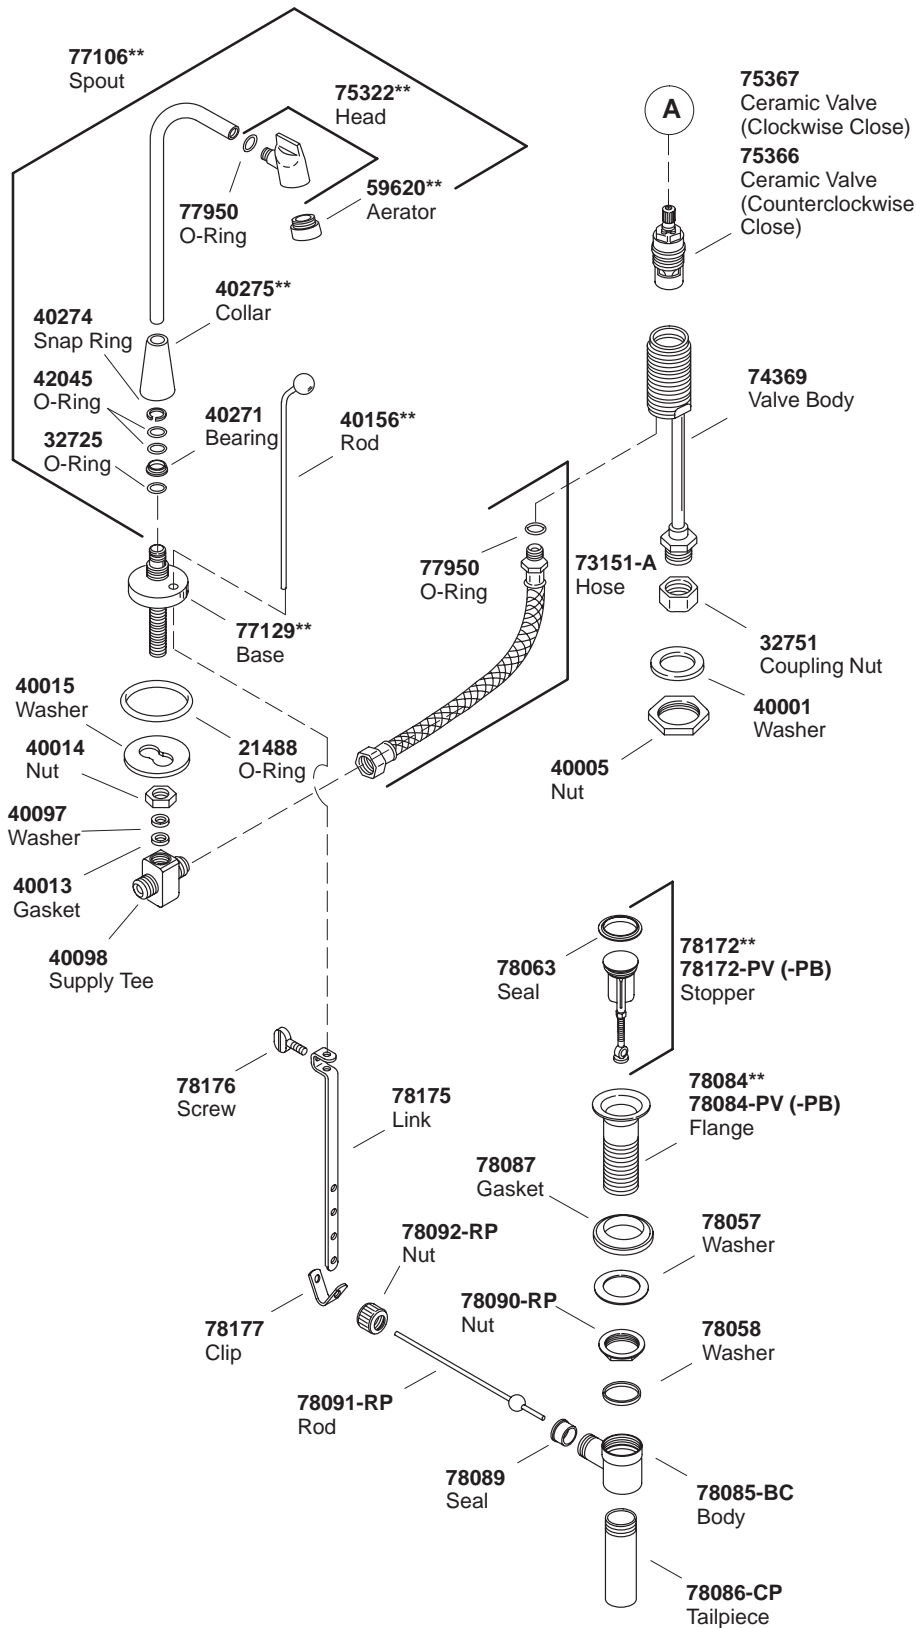

**Finish/color code must be specified when ordering.