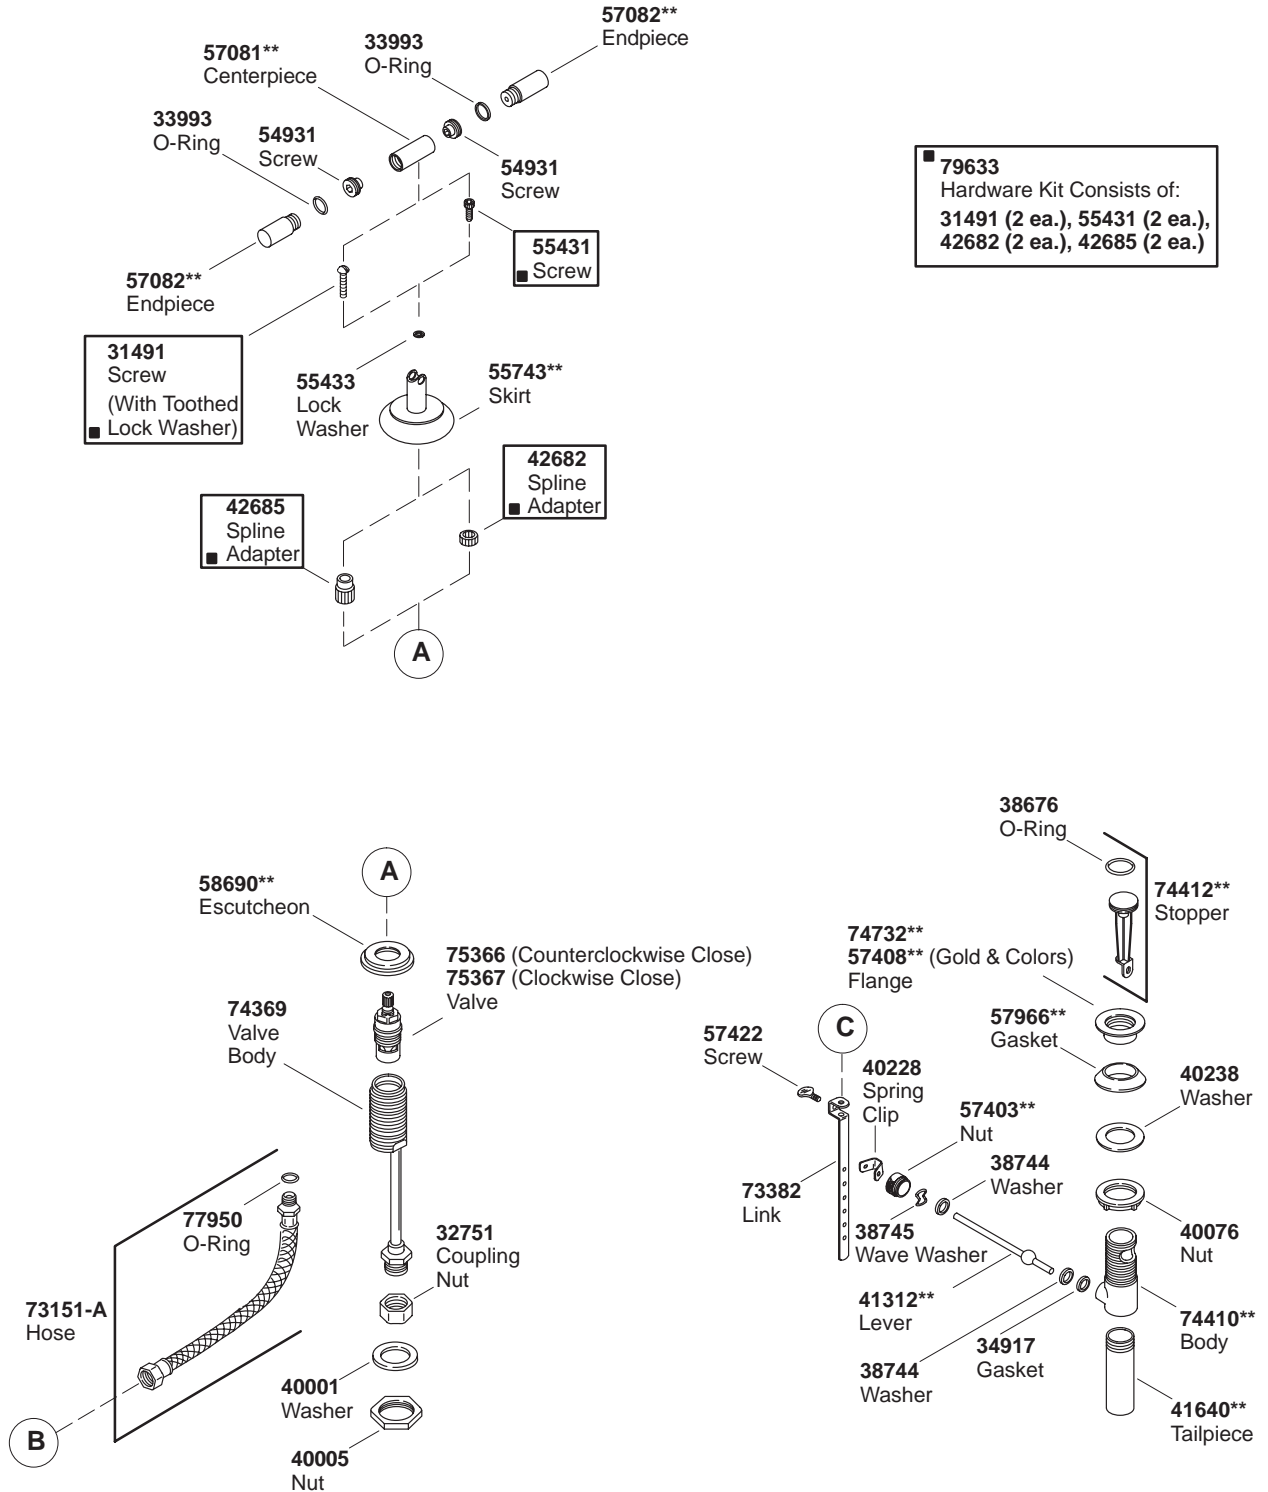

K#	Base Faucet (Less Handles)	Ceramic Handles	Complete Faucet (With Handles)	Handles	Vandal-Resistant
K-8215-K-**-DB	X				
K-8215-4-**-DB			X	Lever	
K-8215-4A-**-BA			X	Swirl Lever	
K-8215-6-**-DB			X	Tee	
K-16070-2-**-DB				Square	
K-16070-4-**-DB				Lever	
K-16070-4A-**-DB				Swirl Lever	
K-16070-4C-**-AA				Lever	X
K-16070-6-**-DB				Tee	
K-16070-6C-**-AA				Tee	X
K-16076-6P-NA-BA		Islander™ w/-CP trim			
K-16077-6P-NA-DB		Islander™ w/-PB trim			

\*\*Finish/color code must be specified when ordering.

\*\*Finish/color code must be specified when ordering.

**\*\*Finish/color code must be specified when ordering.**