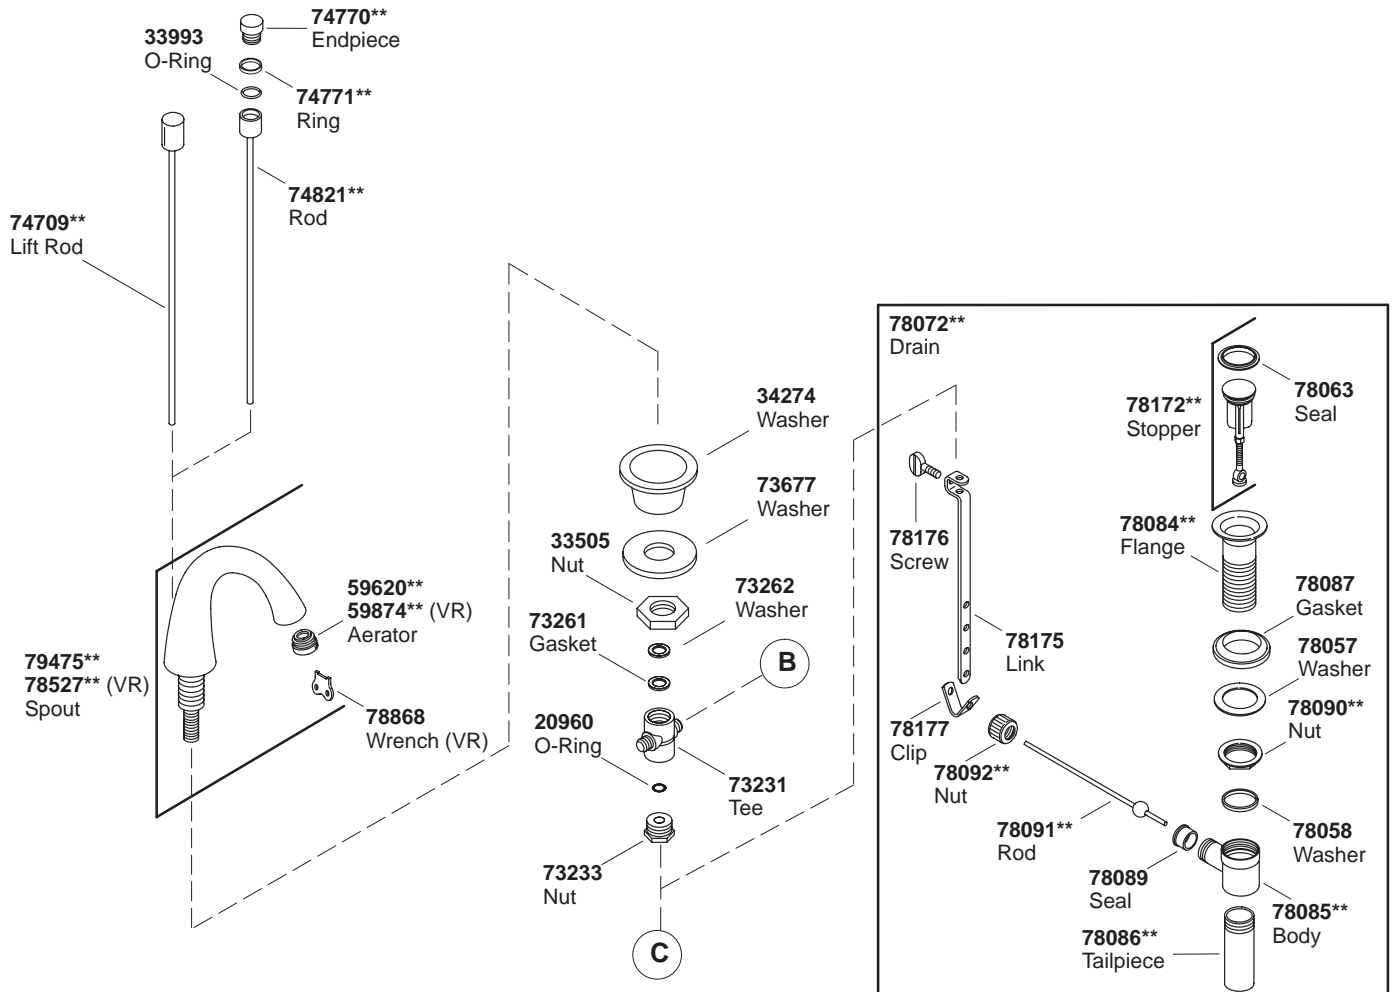

K#	Base Faucet (Less Handles)	Ceramic Handles	Complete Faucet (With Handles)	Handles	Vandal-Resistant
K-8215-K-**-DB	X				
K-8215-4-**-DB			X	Lever	
K-8215-4A-**-BA			X	Swirl Lever	
K-8215-6-**-DB			X	Tee	
K-16070-2-**-DB				Square	
K-16070-4-**-DB				Lever	
K-16070-4A-**-DB				Swirl Lever	
K-16070-4C-**-AA				Lever	X
K-16070-6-**-DB				Tee	
K-16070-6C-**-AA				Tee	X
K-16076-6P-NA-BA		Islander™ w/-CP trim			
K-16077-6P-NA-DB		Islander™ w/-PB trim			

\*\*Finish/color code must be specified when ordering.

\*\*Finish/color code must be specified when ordering.

**\*\*Finish/color code must be specified when ordering.**