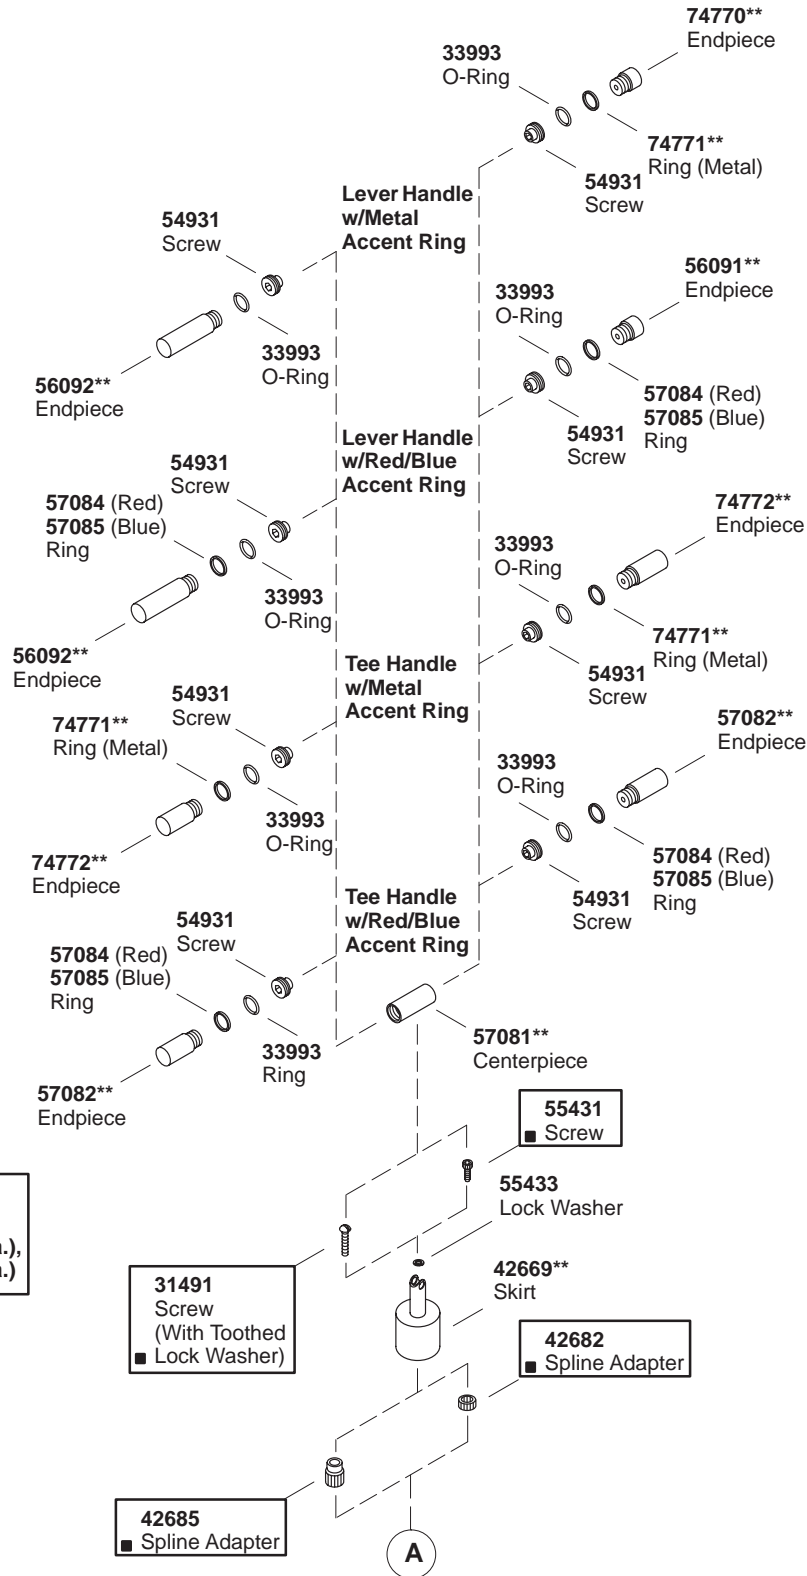

KOHLER® SERVICE PARTS

TABORET® WIDESPREAD LAVATORY FAUCETS WITH BULLNOSE SPOUT

K#	Base Faucet (Less Handles)	Complete Faucet (With Handles)	Ceramic Handles	Handles	Less Pop-Up Drain	Pop-Up Drain	Vandal-Resistant
K-8211-K**-DB	X					X	
K-8211-4**-DB		X		Lever		X	
K-8211-6**-DB		X		Tee		X	
K-8212-K**-CA	X				X		X
K-16070-2**-DB				Square			
K-16070-4**-DB				Lever			
K-16070-4A**-DB				Swirl Lever			
K-16070-4C**-AA				Lever			X
K-16070-6**-DB				Tee			
K-16070-6C**-AA				Tee			X
K-16076-6P-NA-BA			Islander™ w/-CP trim				
K-16077-6P-NA-DB			Islander™ w/-PB trim				

**Finish/color code must be specified when ordering.

■ 79633
Hardware Kit Consists of:
31491 (2 ea.), 55431 (2 ea.),
42682 (2 ea.), 42685 (2 ea.)

**Finish/color code must be specified when ordering.

****Finish/color code must be specified when ordering.**