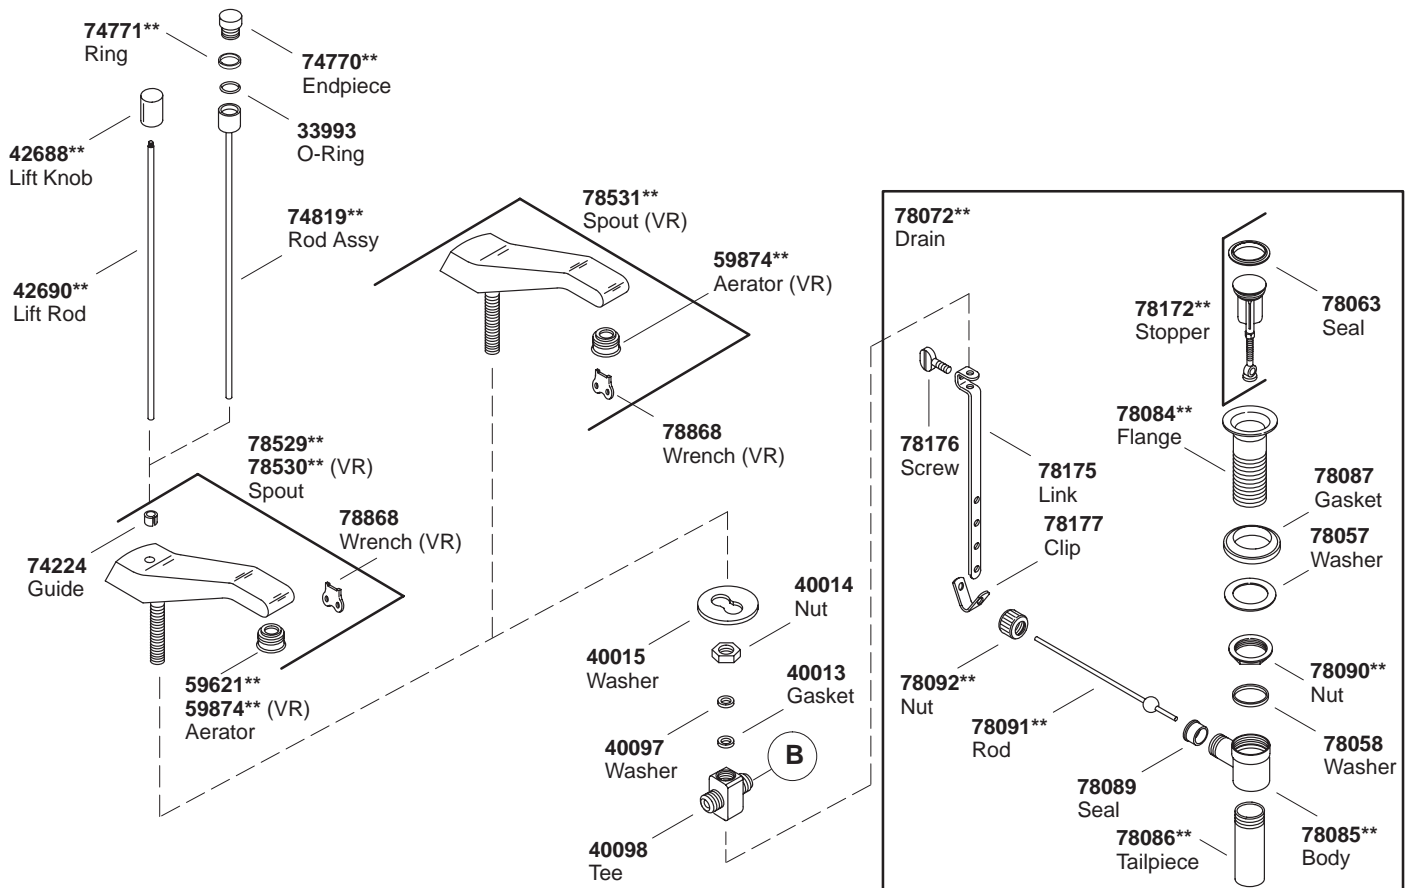

KOHLER® SERVICE PARTS

TABORET® WIDESPREAD LAVATORY FAUCETS WITH BULLNOSE SPOUT

K#	Base Faucet (Less Handles)	Complete Faucet (With Handles)	Ceramic Handles	Handles	Less Pop-Up Drain	Pop-Up Drain	Vandal-Resistant
K-8211-K**-DB	X					X	
K-8211-4**-DB		X		Lever		X	
K-8211-6**-DB		X		Tee		X	
K-8212-K**-CA	X				X		X
K-16070-2**-DB				Square			
K-16070-4**-DB				Lever			
K-16070-4A**-DB				Swirl Lever			
K-16070-4C**-AA				Lever			X
K-16070-6**-DB				Tee			
K-16070-6C**-AA				Tee			X
K-16076-6P-NA-BA			Islander™ w/-CP trim				
K-16077-6P-NA-DB			Islander™ w/-PB trim				

**Finish/color code must be specified when ordering.

■ 79633
Hardware Kit Consists of:
31491 (2 ea.), 55431 (2 ea.),
42682 (2 ea.), 42685 (2 ea.)

**Finish/color code must be specified when ordering.

****Finish/color code must be specified when ordering.**