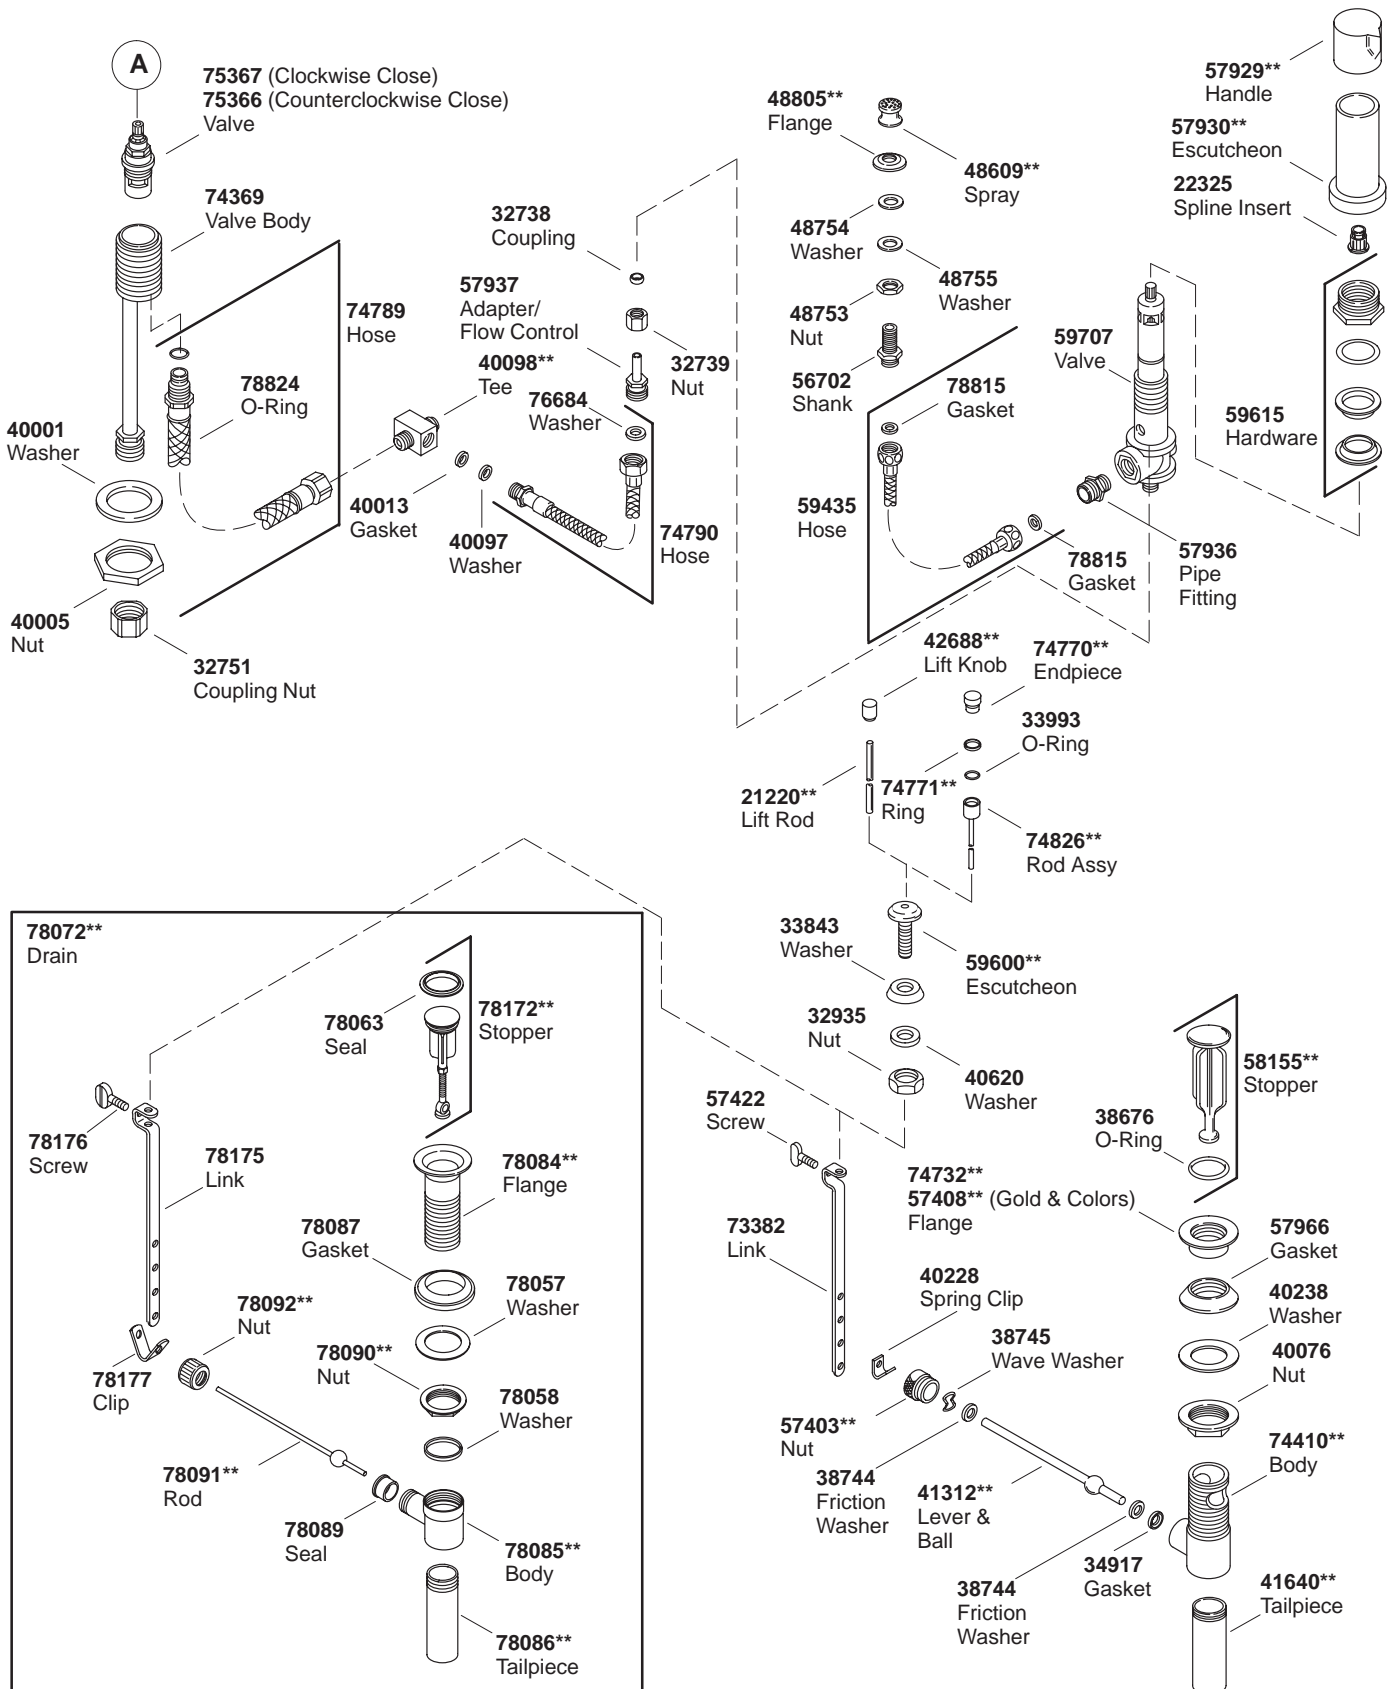

K#	Lever Handles	Square Handles	Swirl Lever Handles	T-Handles
K-8247-2-**-DB		X		
K-8247-4-**-DB	X			
K-8247-4A-**-DB			X	
K-8247-6-**-DB				X

\*\*Finish/color code must be specified when ordering.

\*\*Finish/color code must be specified when ordering.