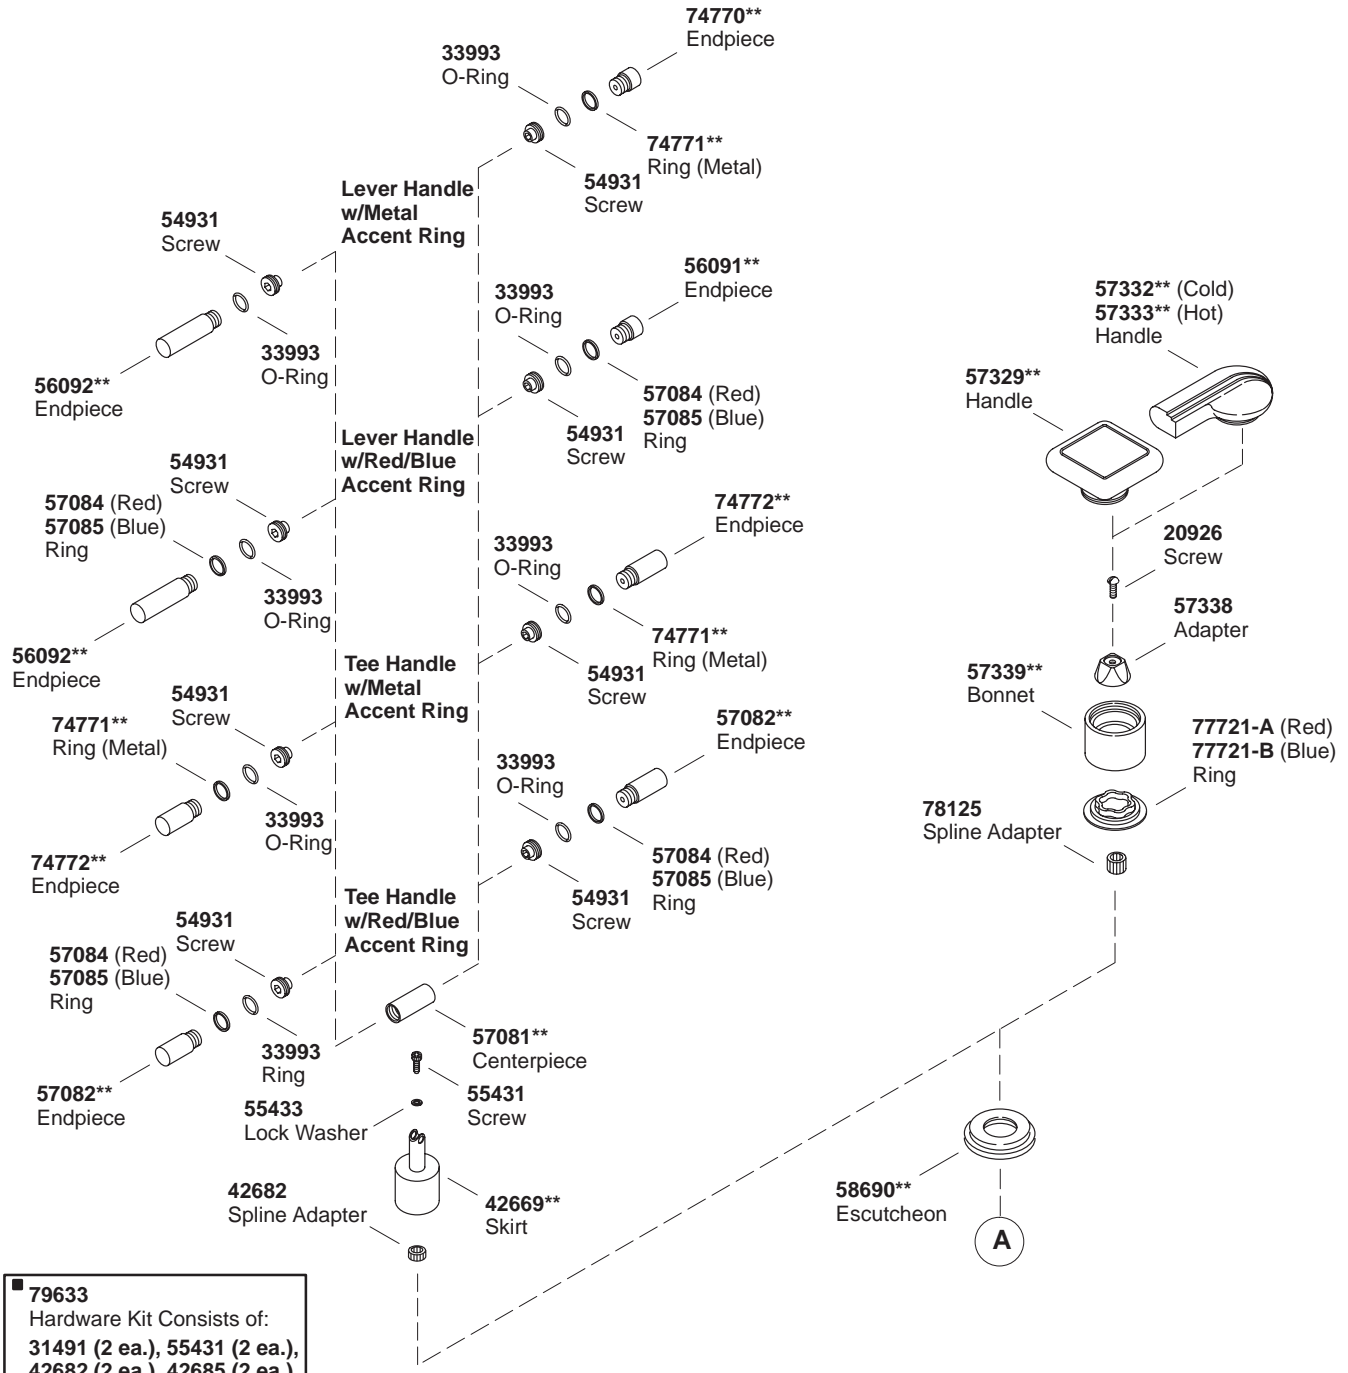

K#	Lever Handles	Square Handles	Swirl Lever Handles	T-Handles
K-8247-2-**-DB		X		
K-8247-4-**-DB	X			
K-8247-4A-**-DB			X	
K-8247-6-**-DB				X

\*\*Finish/color code must be specified when ordering.

\*\*Finish/color code must be specified when ordering.