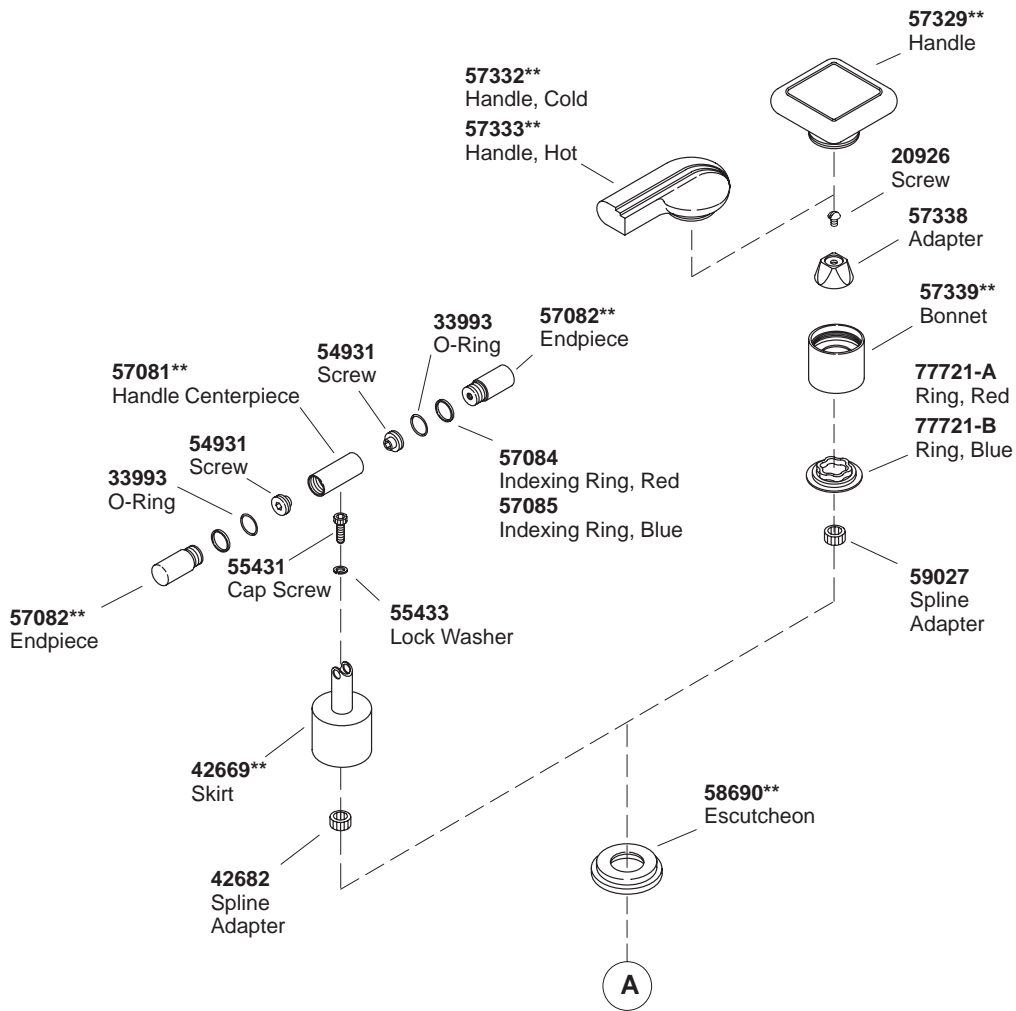

K#	Square Handles	Swirl Lever Handles	T-Handles
K-8244-2-**-CA	X		
K-8244-4A-**-CA		X	
K-8244-6-**-BA			X

**Finish/color code must be specified when ordering.

**Finish/color code must be specified when ordering.