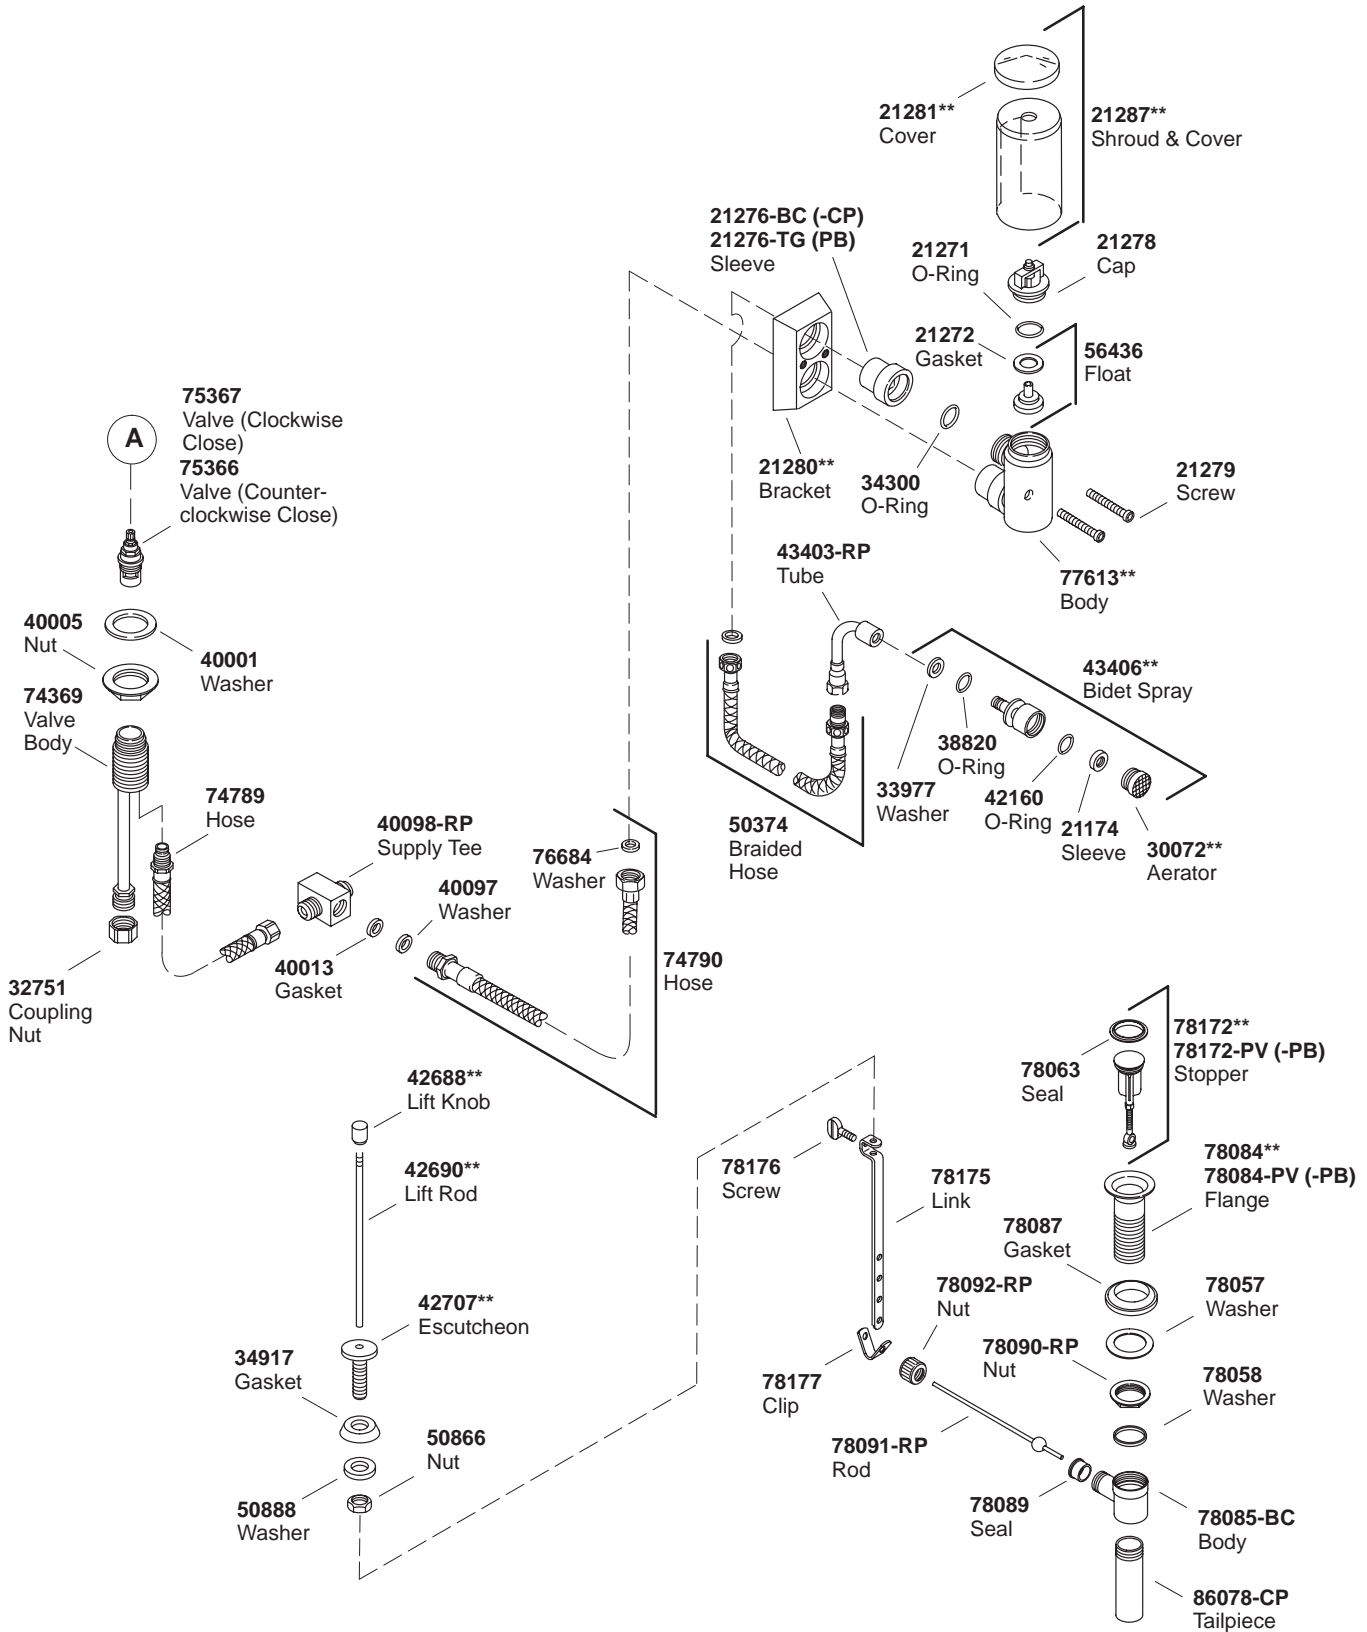

K#	Square Handles	Swirl Lever Handles	T-Handles
K-8244-2-**-CA	X		
K-8244-4A-**-CA		X	
K-8244-6-**-BA			X

**Finish/color code must be specified when ordering.

**Finish/color code must be specified when ordering.