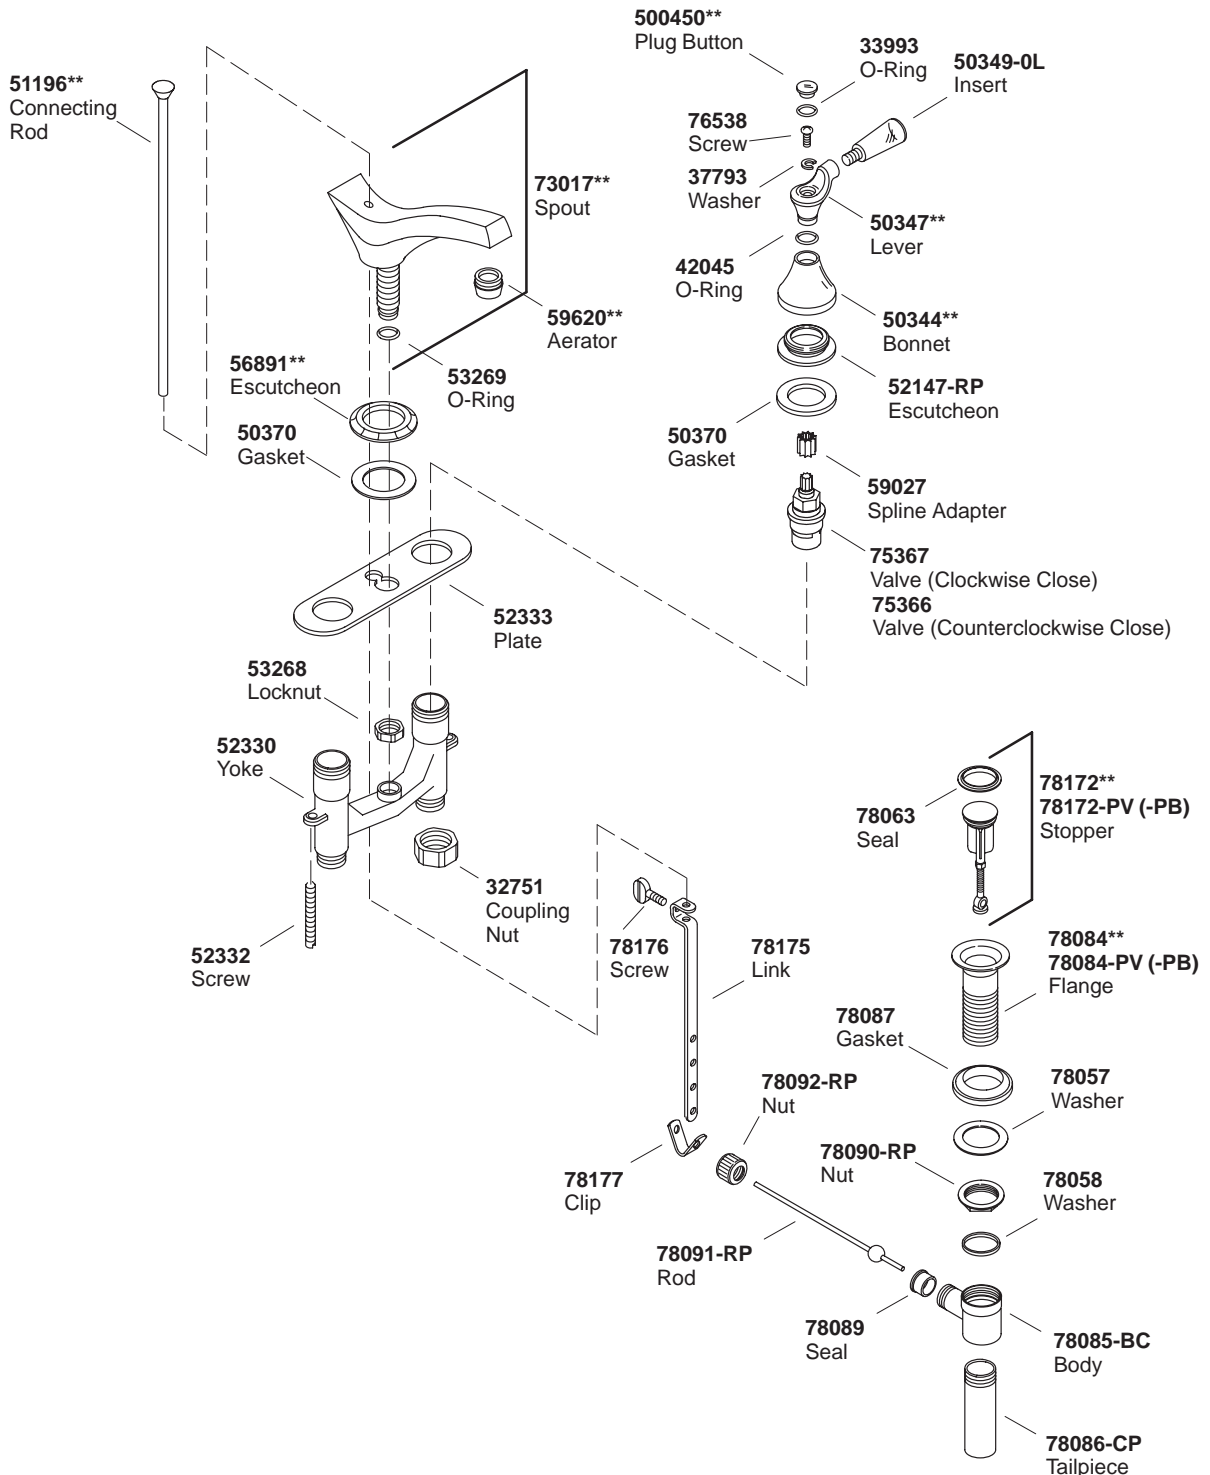

KOHLER® SERVICE PARTS

FLAIR™ CENTERSPREAD LAVATORY FAUCET

K#	Handle
6211-4-**-BA	Lever

**Finish/color code must be specified when ordering.