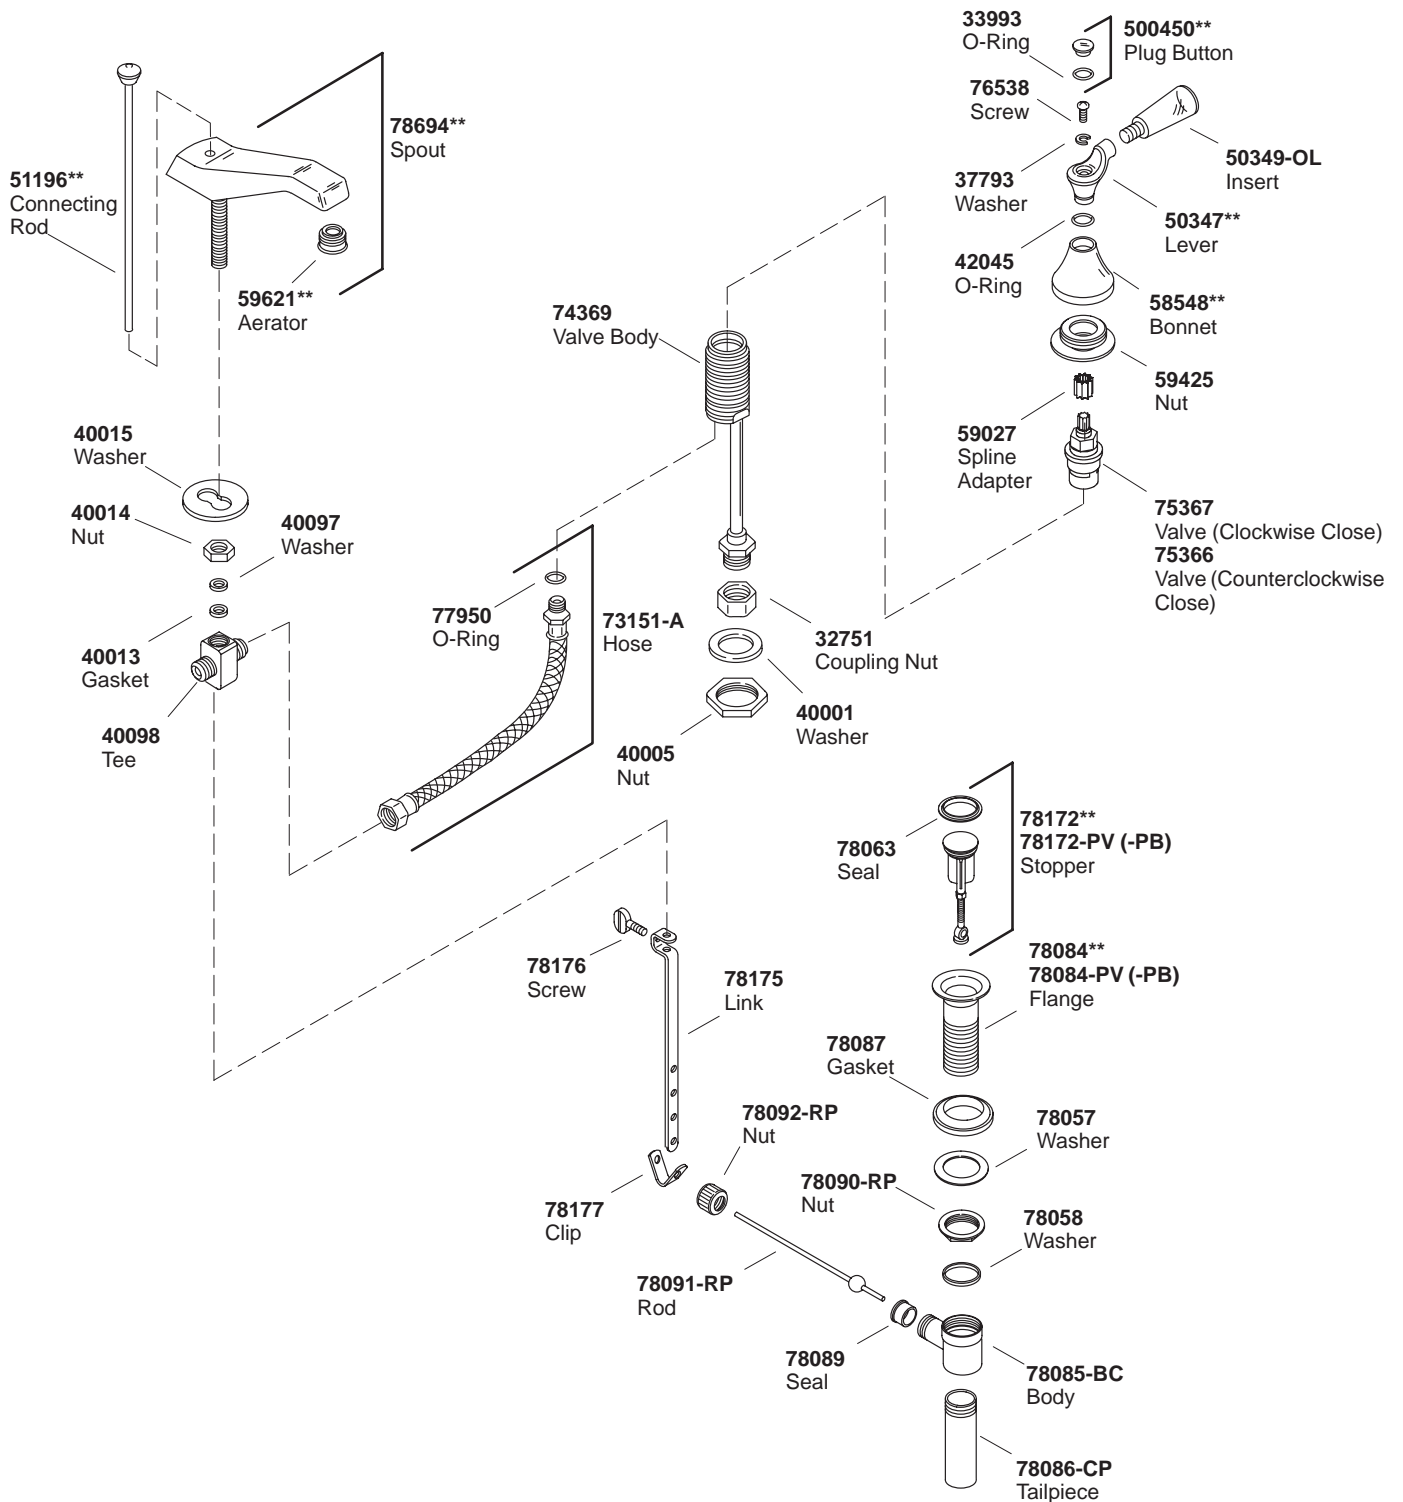

KOHLER[®] SERVICE PARTS

FLAIR™ WIDESPREAD LAVATORY FAUCET WITH 5" SPOUT

K#	Lever Handle
K-6241-4-**-AA	X

**Finish/color code must be specified when ordering.