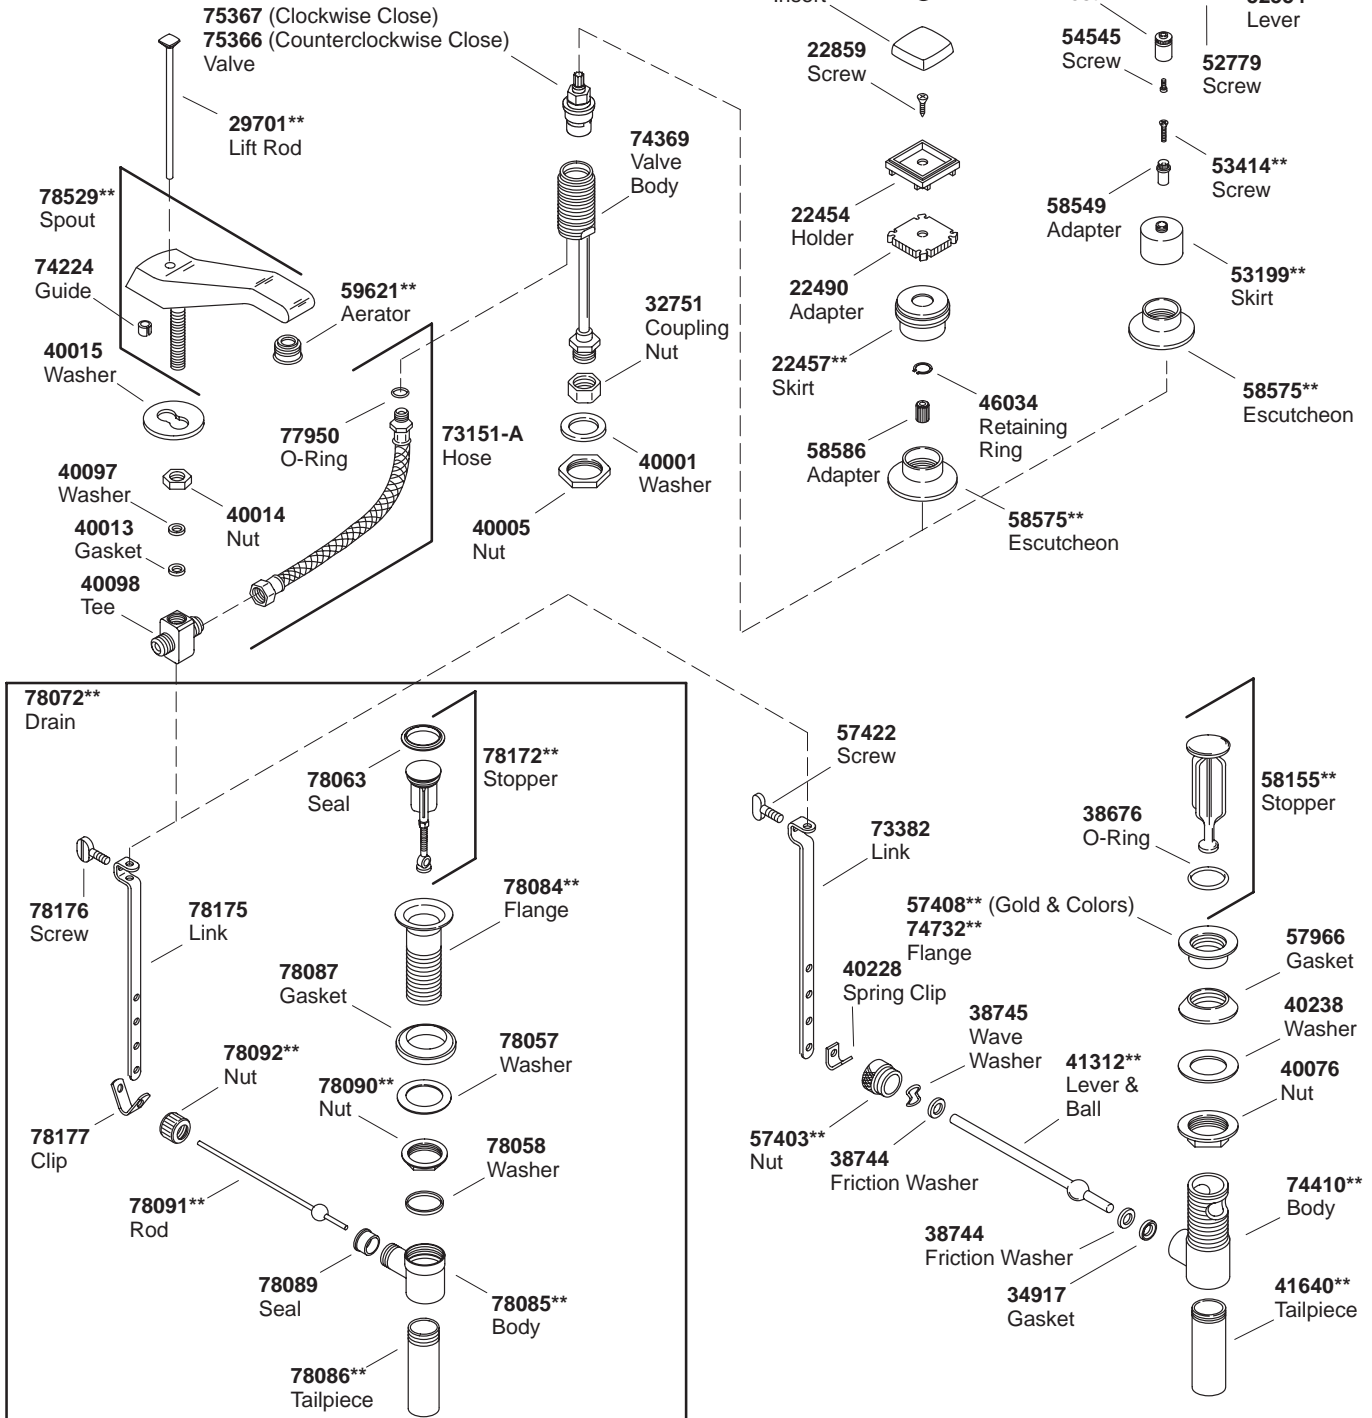

KOHLER® SERVICE PARTS

ALTERNA™ WIDESPREAD LAVATORY FAUCET WITH BULLNOSE SPOUT

K#	Square Handles	Lever Handles
K-6952-2-**-DB	X	
K-6952-4-**-DB		X

**Finish/color code must be specified when ordering.