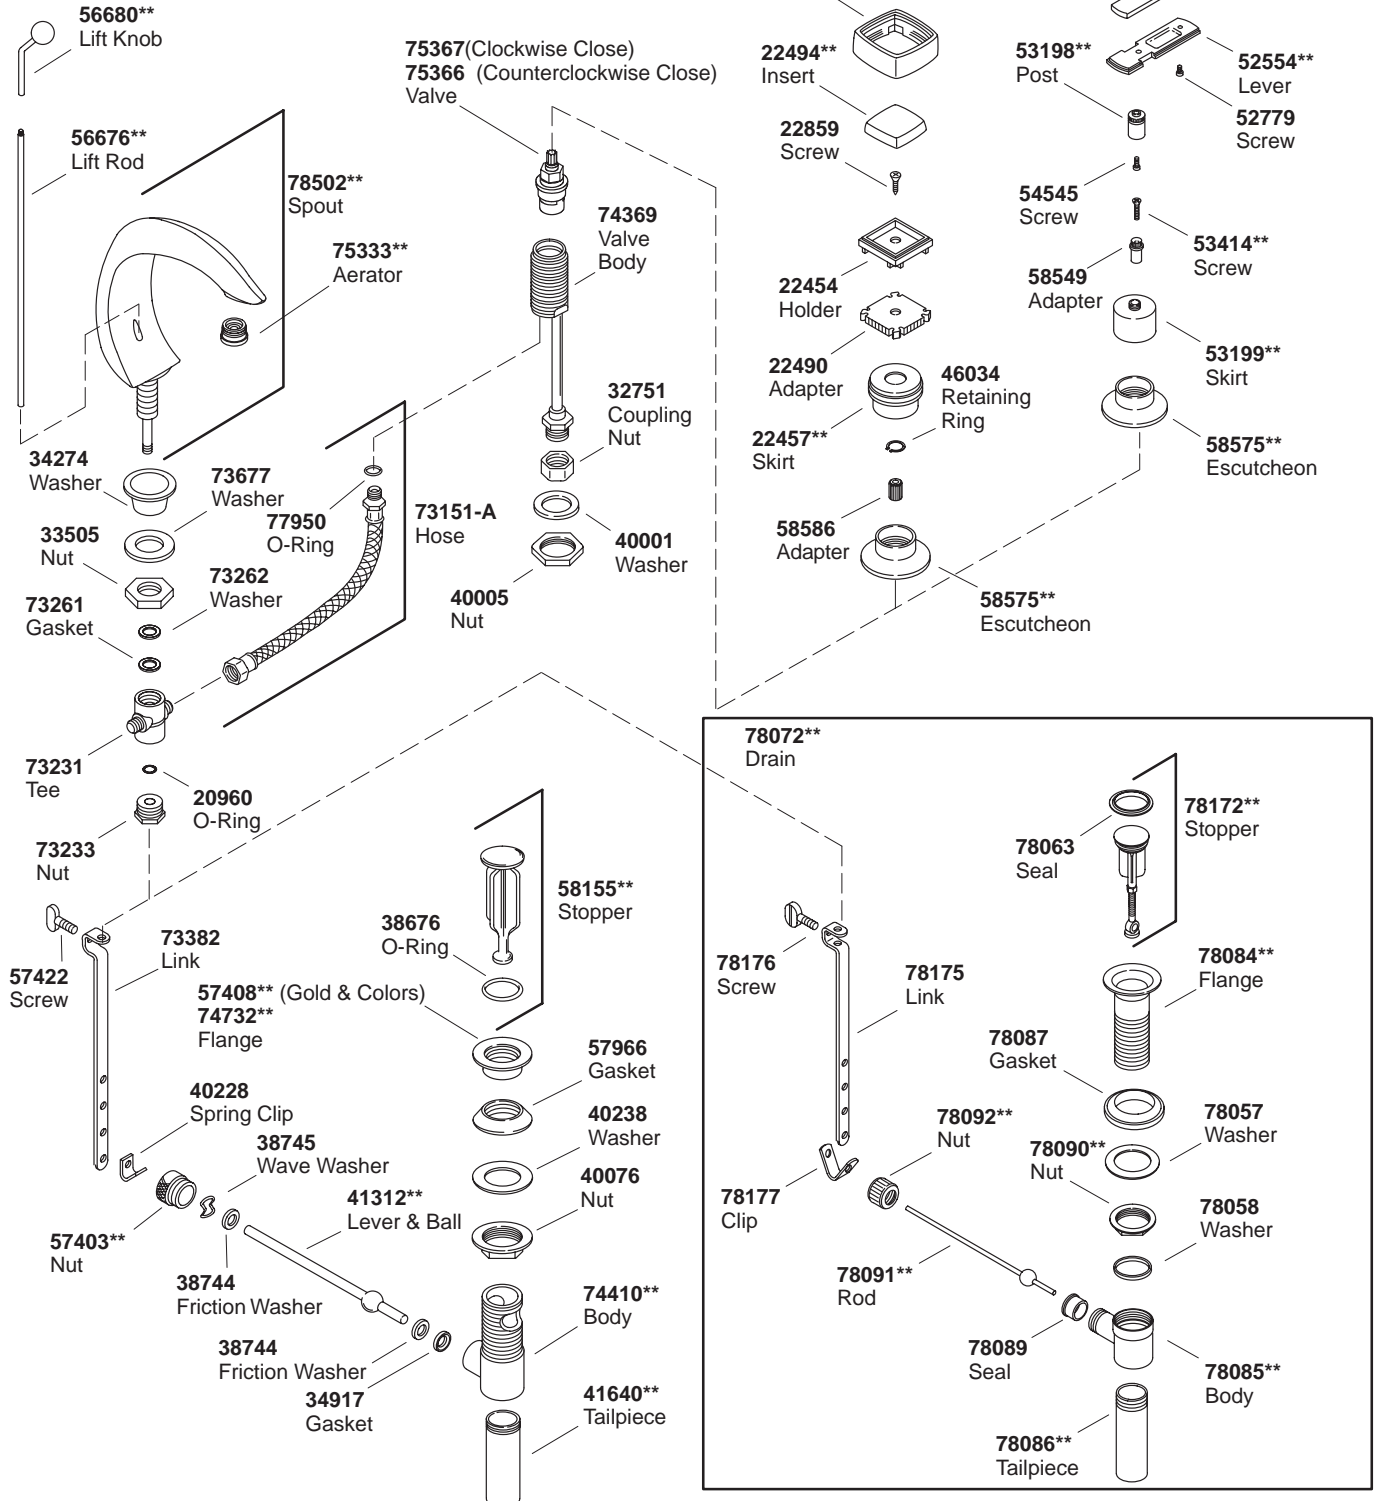

KOHLER[®] SERVICE PARTS

ALTERNA™ WIDESPREAD LAVATORY FAUCET WITH CRESCENT SPOUT

K#	Square Handles	Lever Handles
K-6954-2-**-DB	X	
K-6954-4-**-DB		X

**Finish/color code must be specified when ordering.