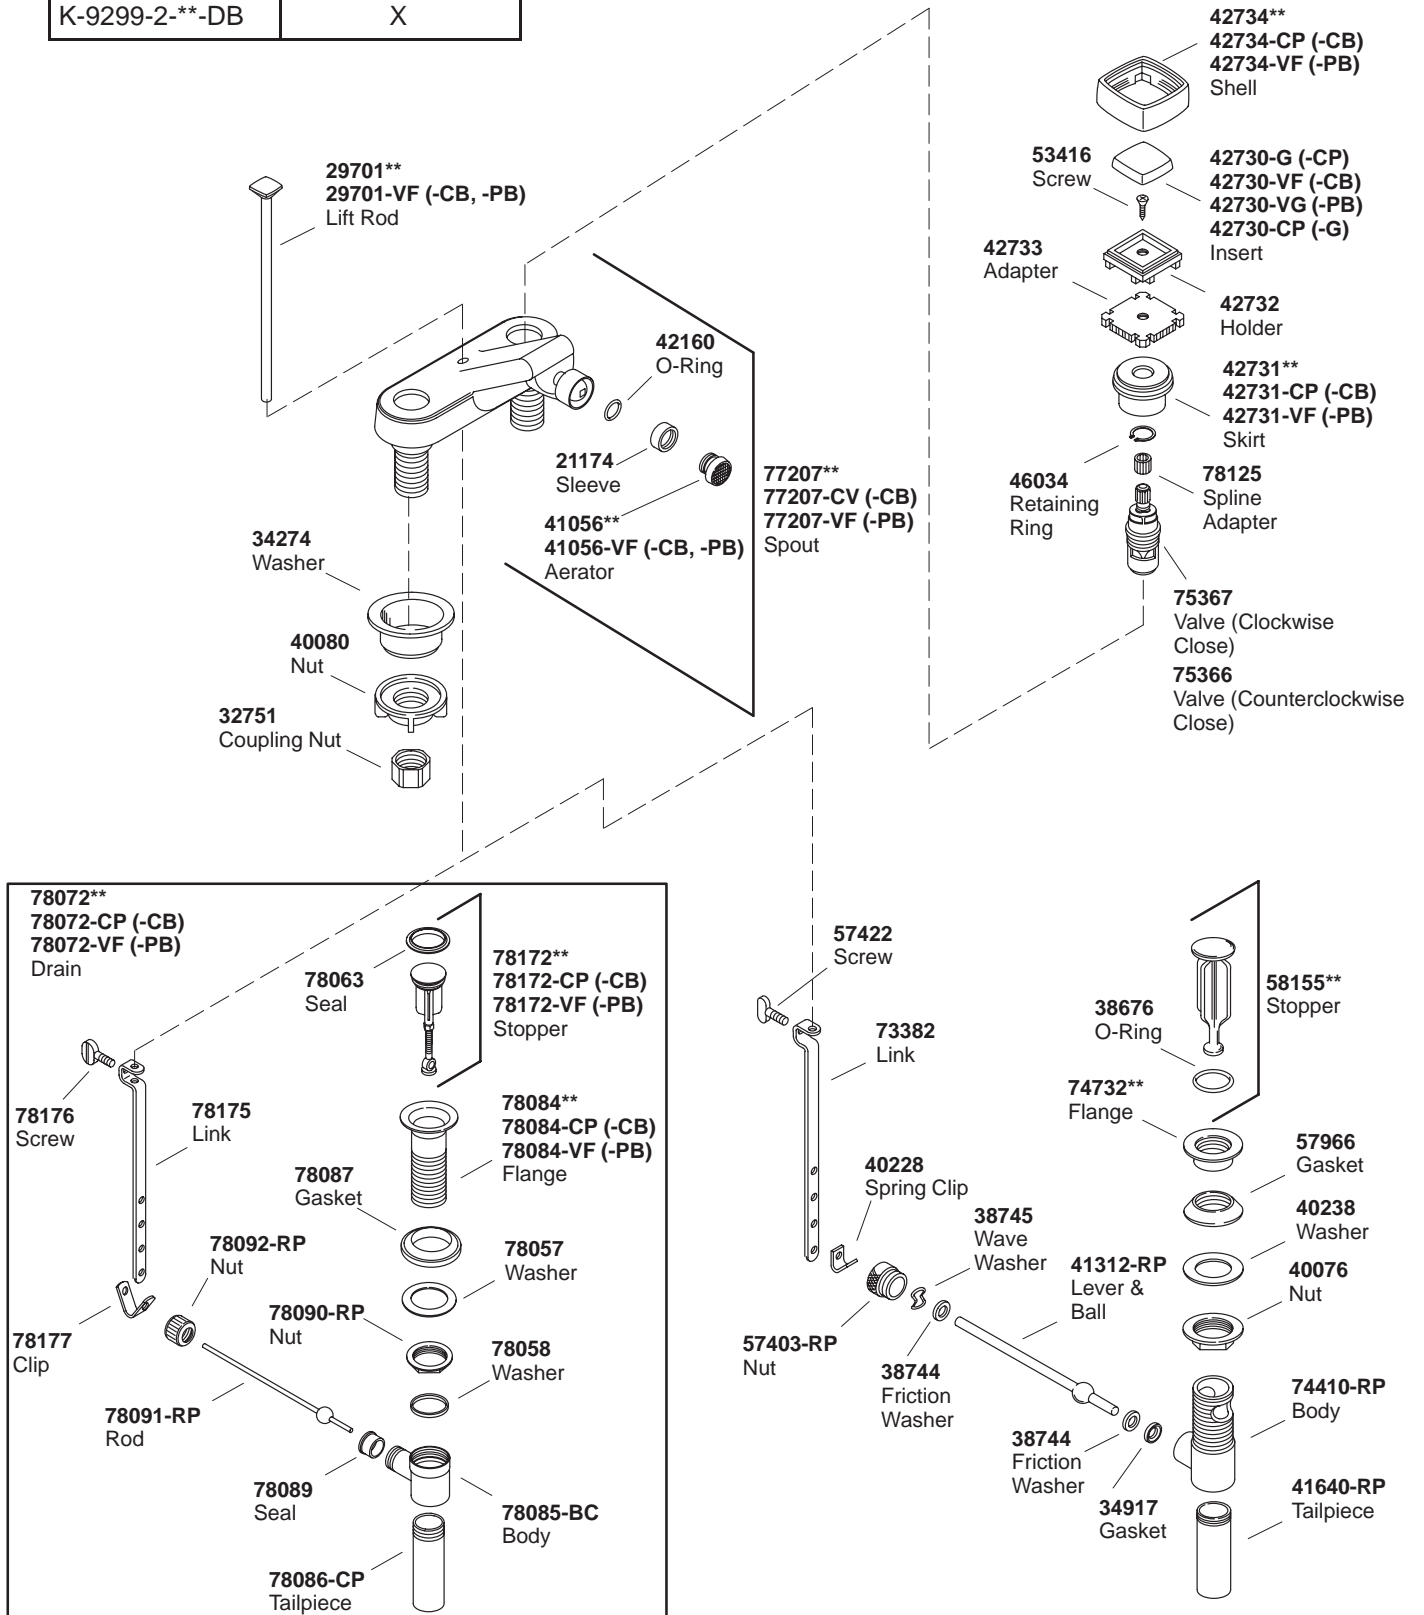

# KOHLER<sup>®</sup> SERVICE PARTS

## ALTERNA™ CENTERSET BIDET FAUCET

K#	Square Handles
K-9299-2-**-DB	X

\*\*Finish/color code must be specified when ordering.