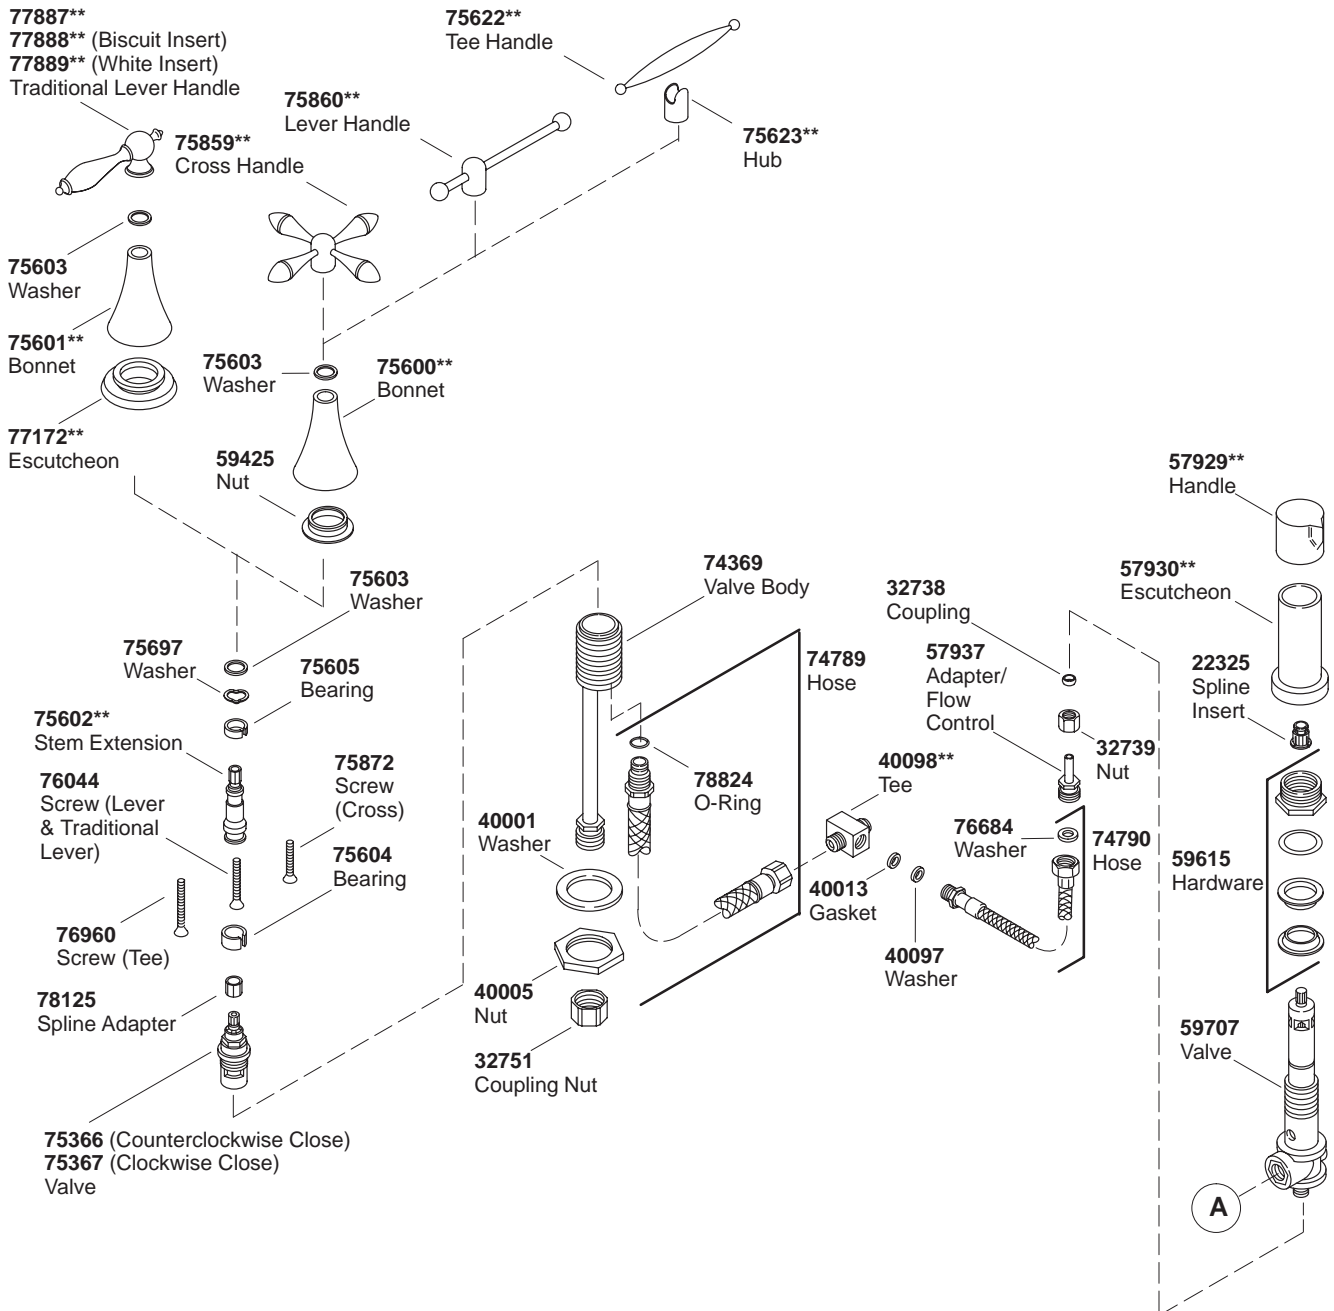

# KOHLER® SERVICE PARTS

## FINIAL FUNDAMENTALS & FINIAL TRADITIONAL WIDESPREAD BIDET FAUCET

K#	Cross Handle	Lever Handle	Tee Handle	Traditional Lever Handle
K-316-3-**-DB	X			
K-316-4-**-DB		X		
K-316-4F-**-DB				X
K-316-4M-**-DB				X
K-316-4P-**-DB				X
K-316-6-**-DB			X	

\*\*Finish/color code must be specified when ordering.

\*\*Finish/color code must be specified when ordering.