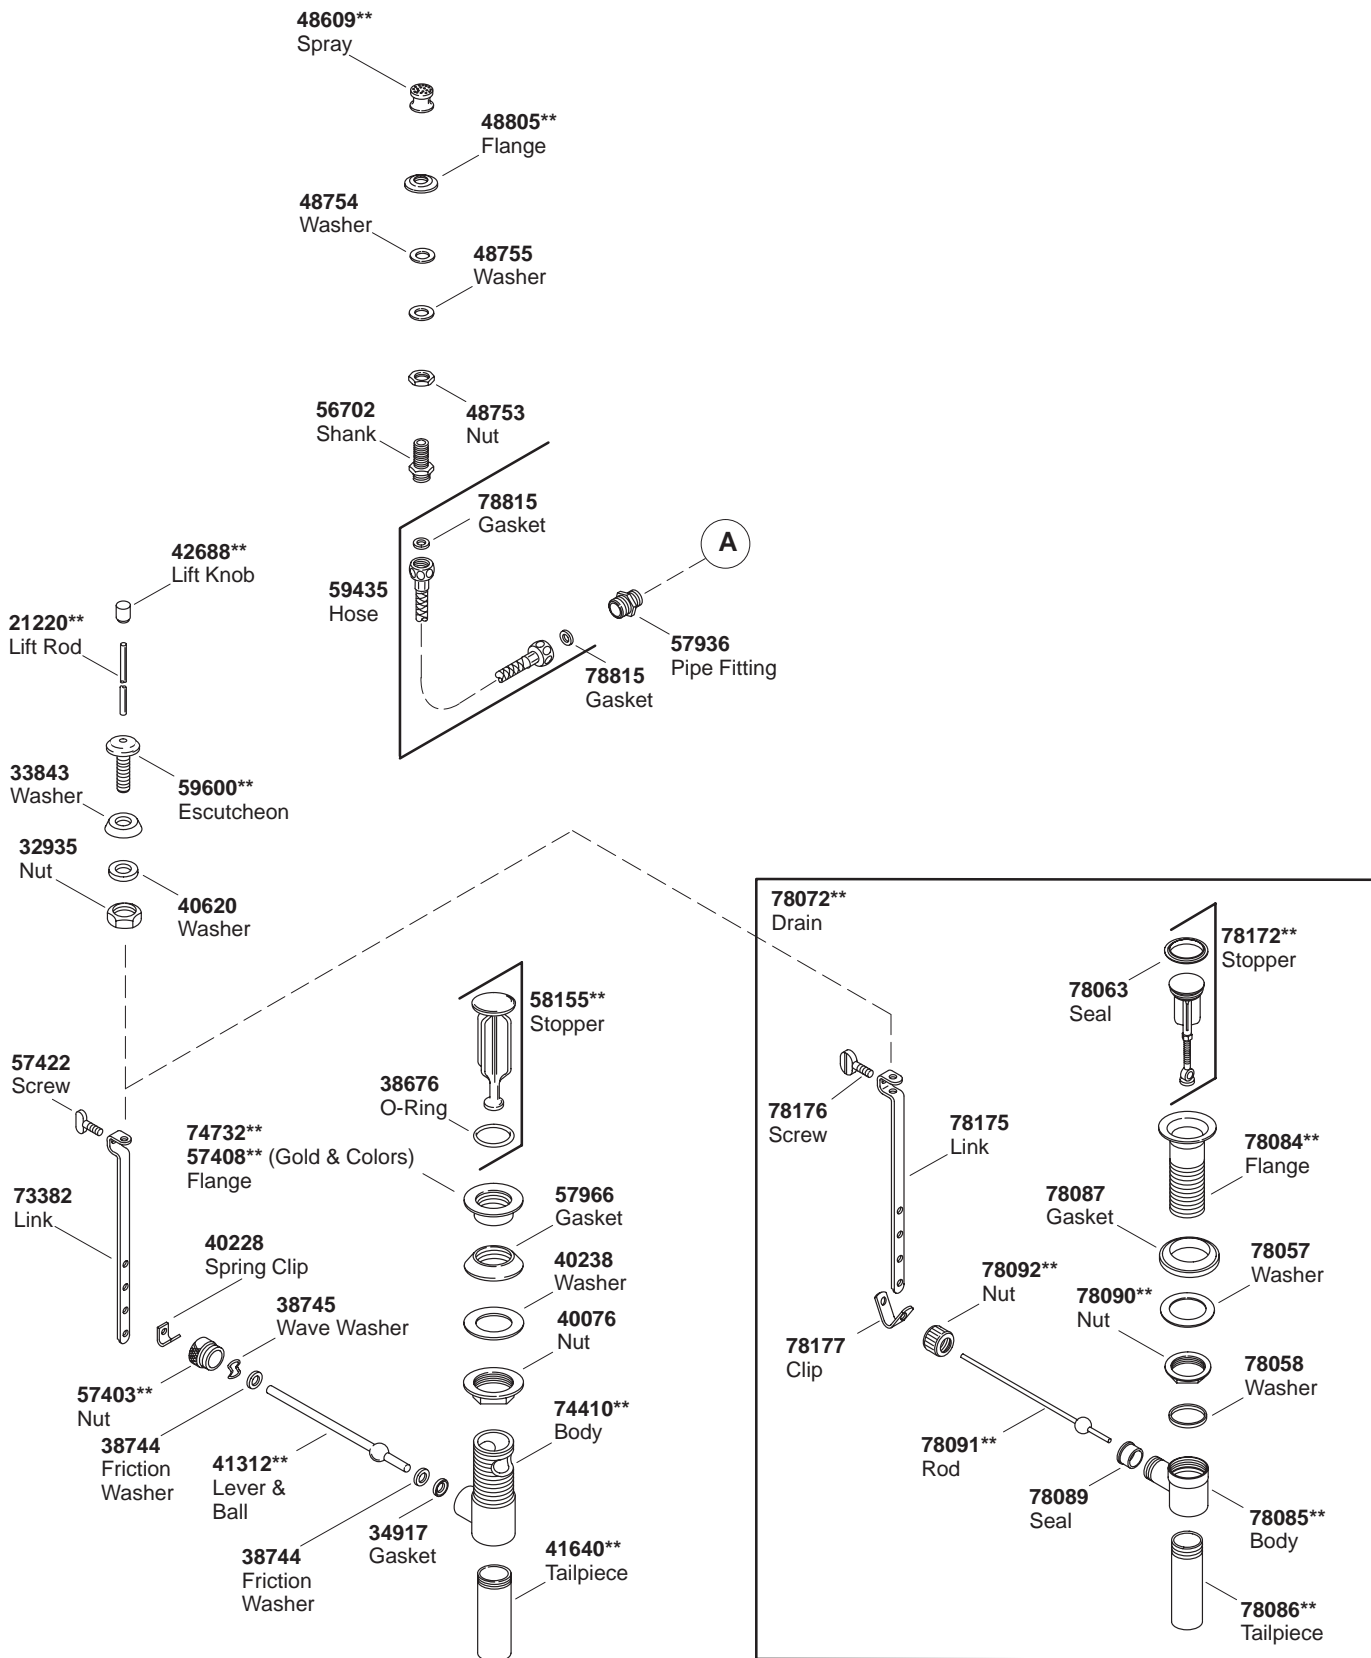

# KOHLER® SERVICE PARTS

## FINIAL FUNDAMENTALS & FINIAL TRADITIONAL WIDESPREAD BIDET FAUCET

K#	Cross Handle	Lever Handle	Tee Handle	Traditional Lever Handle
K-316-3-**-DB	X			
K-316-4-**-DB		X		
K-316-4F-**-DB				X
K-316-4M-**-DB				X
K-316-4P-**-DB				X
K-316-6-**-DB			X	

\*\*Finish/color code must be specified when ordering.

\*\*Finish/color code must be specified when ordering.