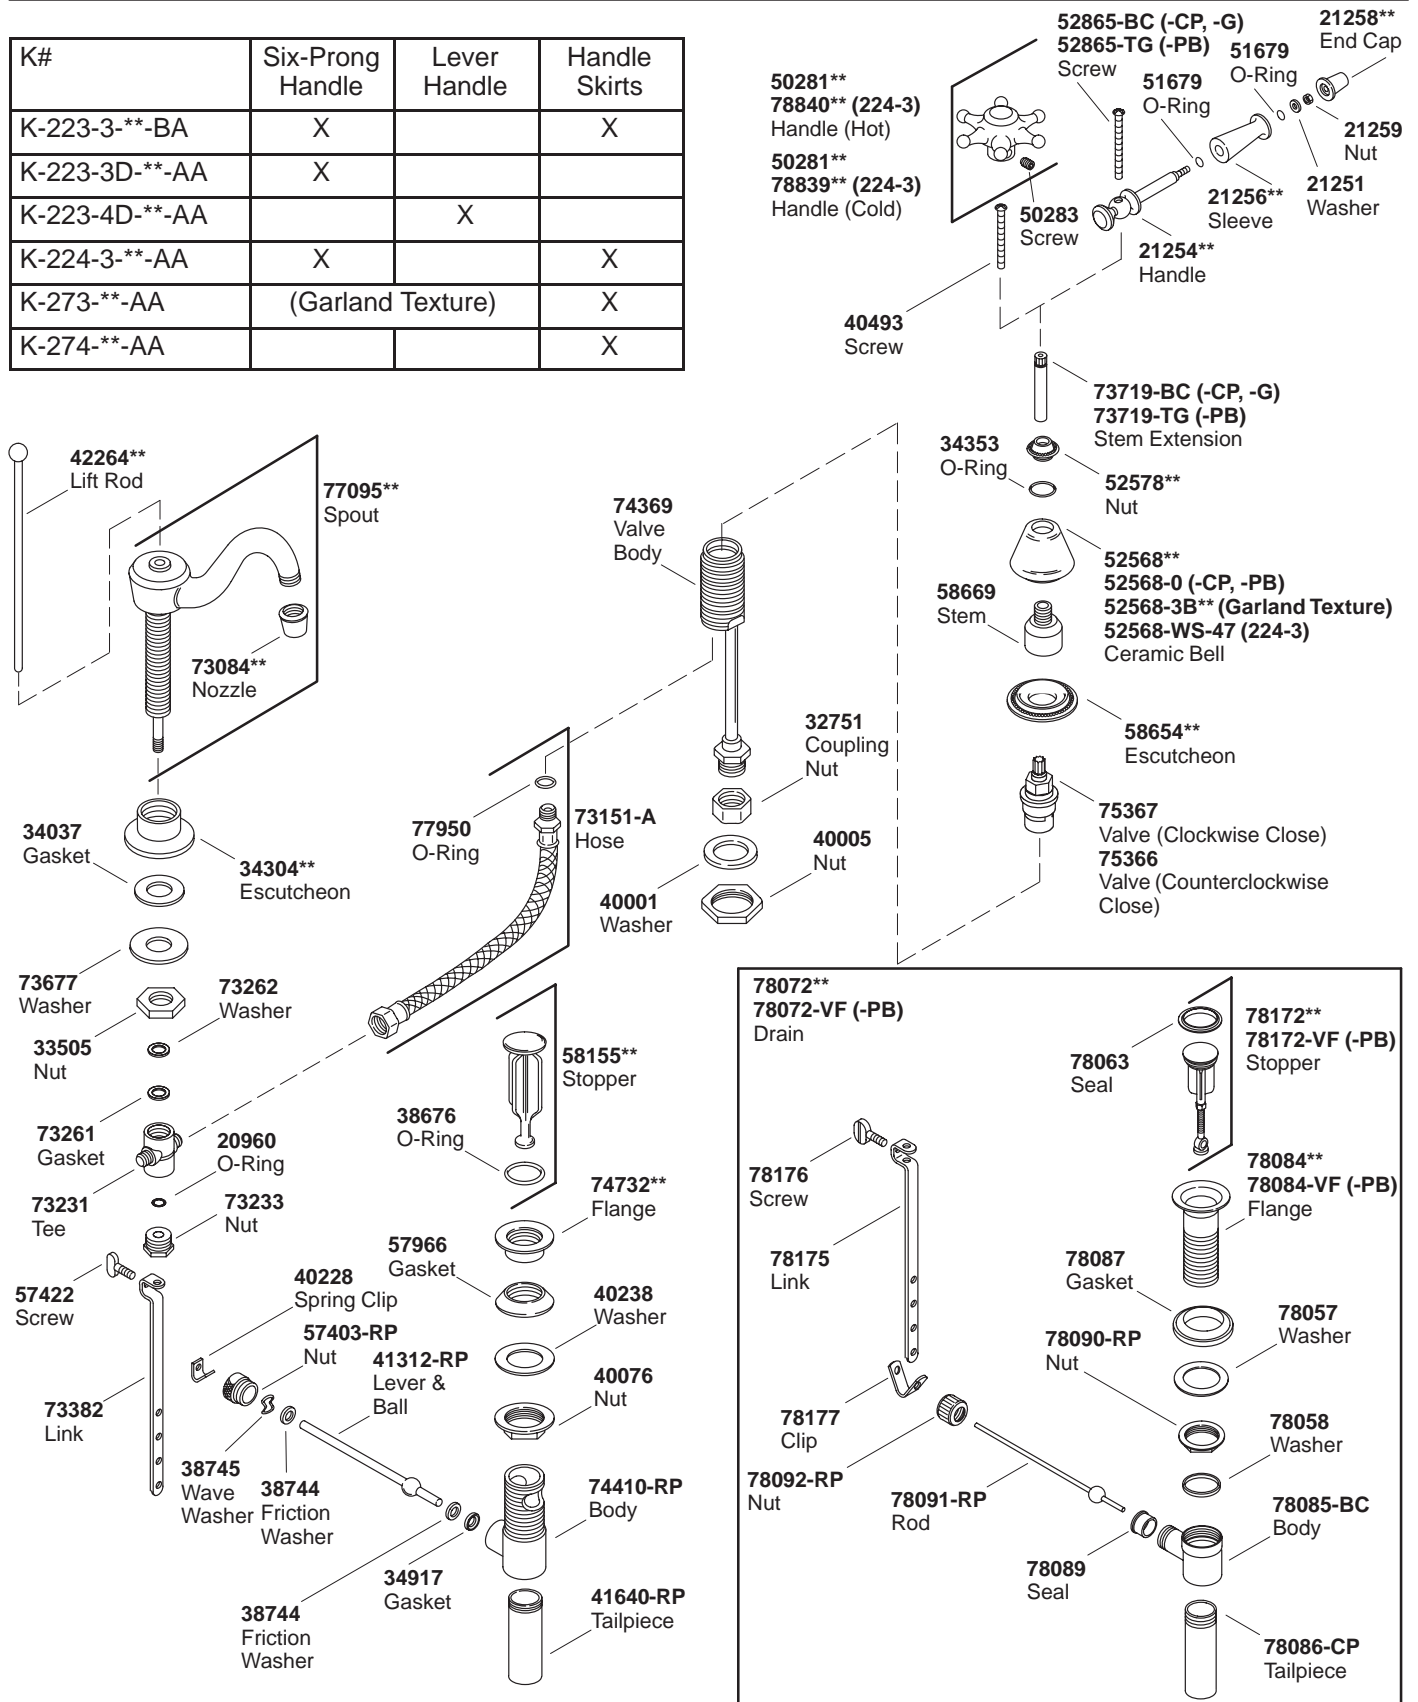

# KOHLER® SERVICE PARTS

## ANTIQUE™ WIDESPREAD LAVATORY FAUCETS

K#	Six-Prong Handle	Lever Handle	Handle Skirts
K-223-3**-BA	X		X
K-223-3D**-AA	X		
K-223-4D**-AA		X	
K-224-3**-AA	X		X
K-273**-AA	(Garland Texture)		X
K-274**-AA			X

\*\*Finish/color code must be specified when ordering.