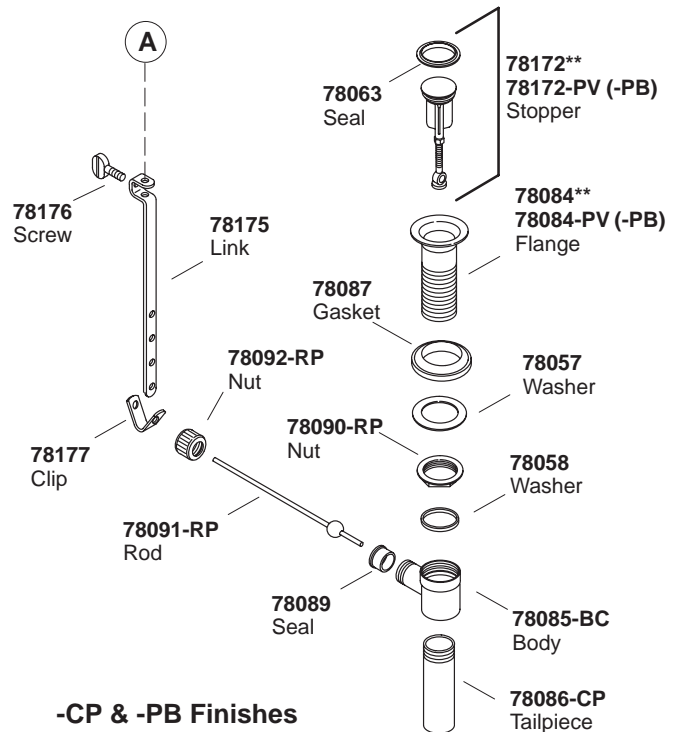

KOHLER[®] SERVICE PARTS

ANTIQUE™ WIDESPREAD LAVATORY FAUCET

K#	Oval Handles	Inset & Skirts	Garland Texture Inset & Skirts
K-253-**-AA		X	X
K-258-**-AA		X	
K-280-9B-**-AA	X		

**Finish/color code must be specified when ordering.

**Finish/color code must be specified when ordering.