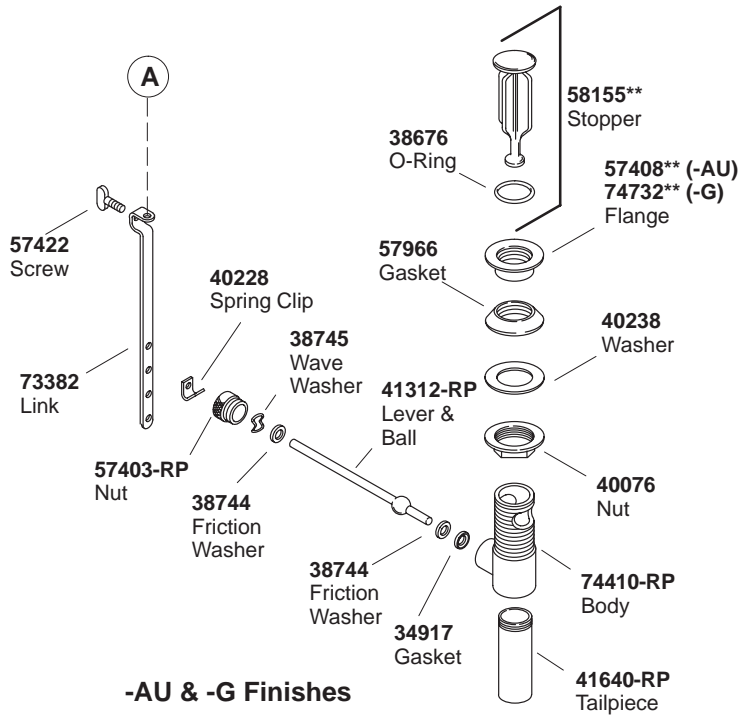

KOHLER[®] SERVICE PARTS

ANTIQUE™ WIDESPREAD LAVATORY FAUCET

K#	Oval Handles	Inset & Skirts	Garland Texture Inset & Skirts
K-253-**-AA		X	X
K-258-**-AA		X	
K-280-9B-**-AA	X		

**Finish/color code must be specified when ordering.

**Finish/color code must be specified when ordering.