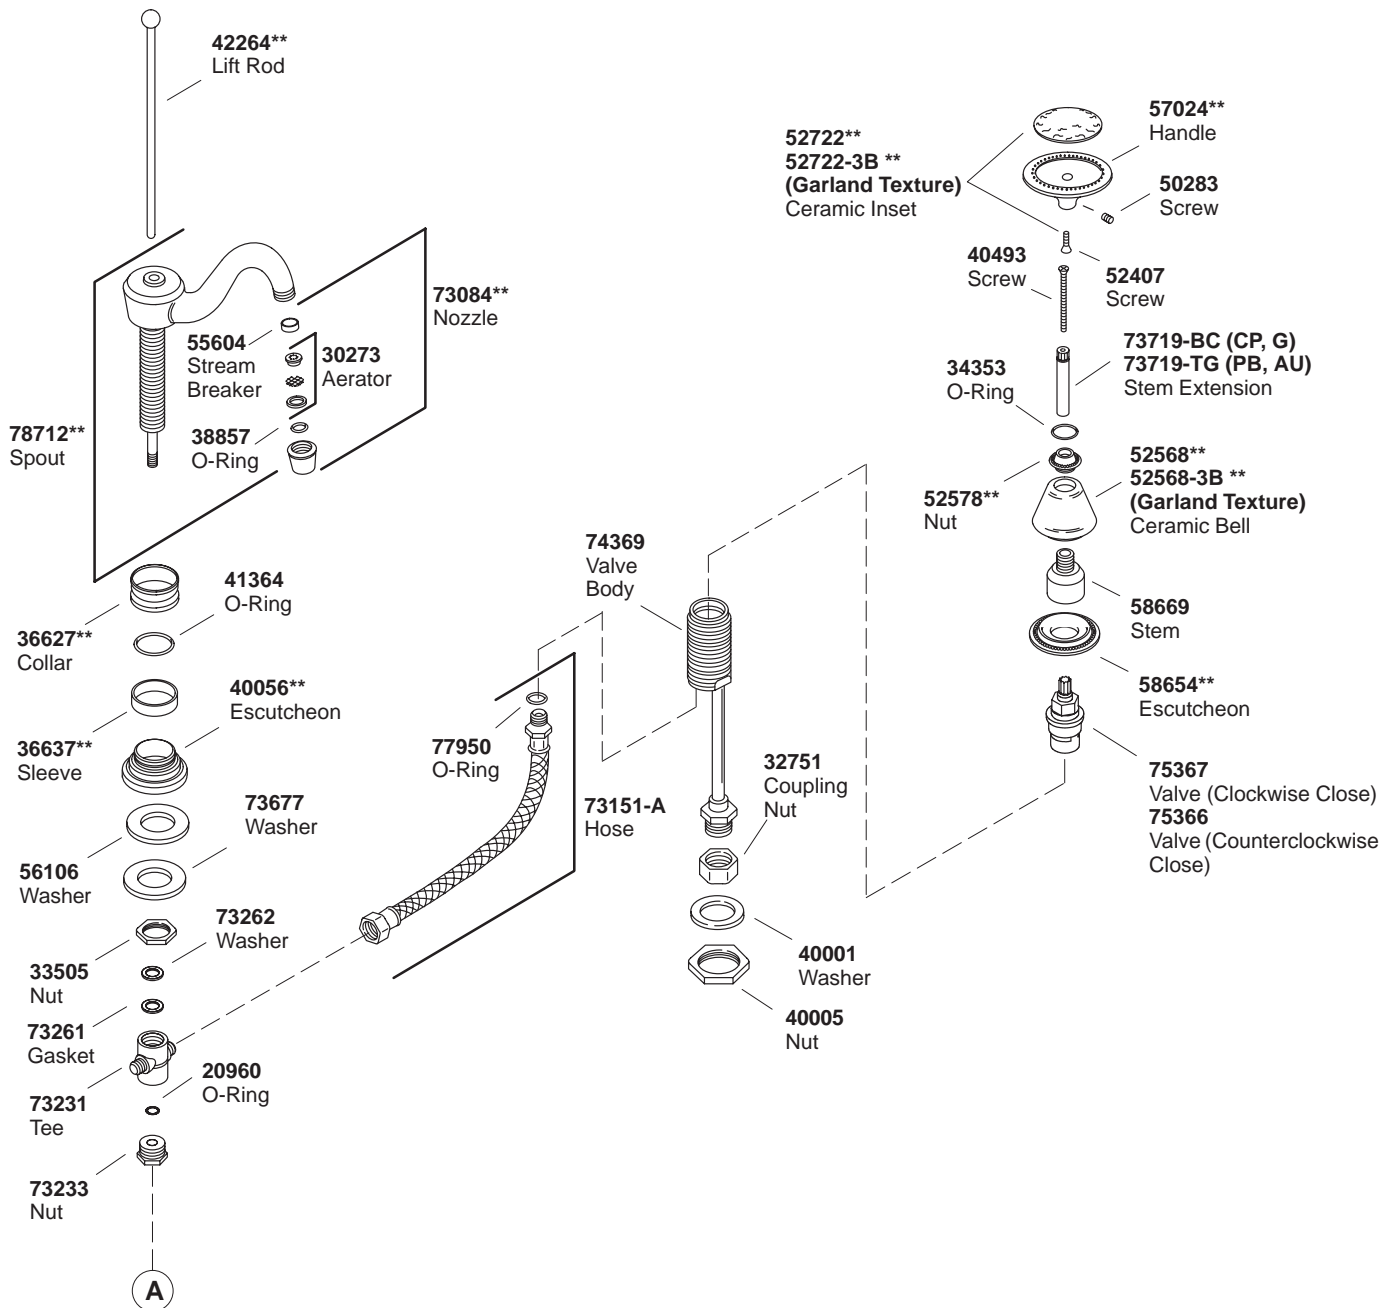

KOHLER[®] SERVICE PARTS

ANTIQUE™ WIDESPREAD LAVATORY FAUCET

K#	Oval Handles	Inset & Skirts	Garland Texture Inset & Skirts
K-253-**-AA		X	X
K-258-**-AA		X	
K-280-9B-**-AA	X		

**Finish/color code must be specified when ordering.

**Finish/color code must be specified when ordering.