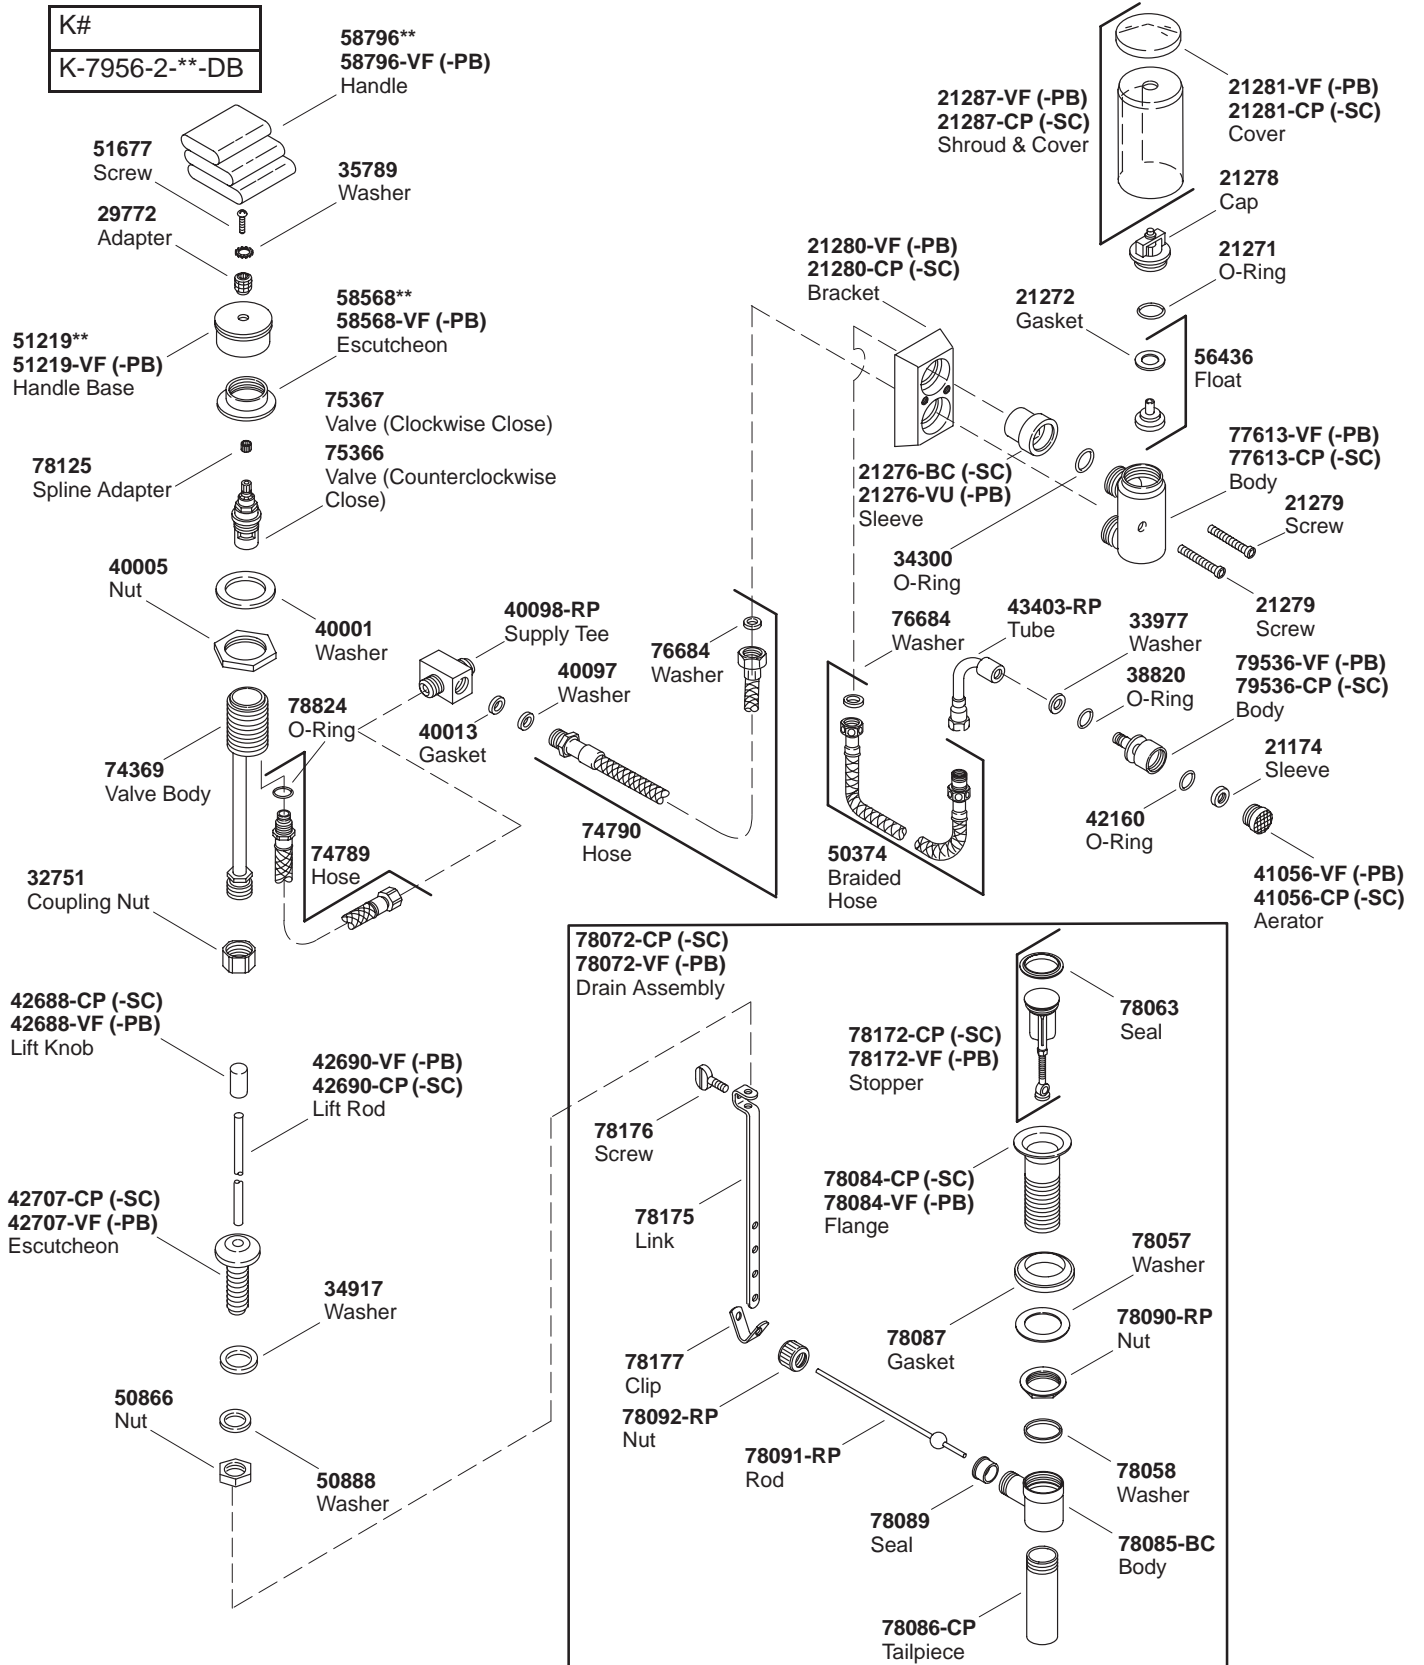

# KOHLER® SERVICE PARTS

## PILLOWS™ WALL-MOUNT VACUUM BREAKER BIDET FAUCET

\*\*Finish/color code must be specified when ordering.