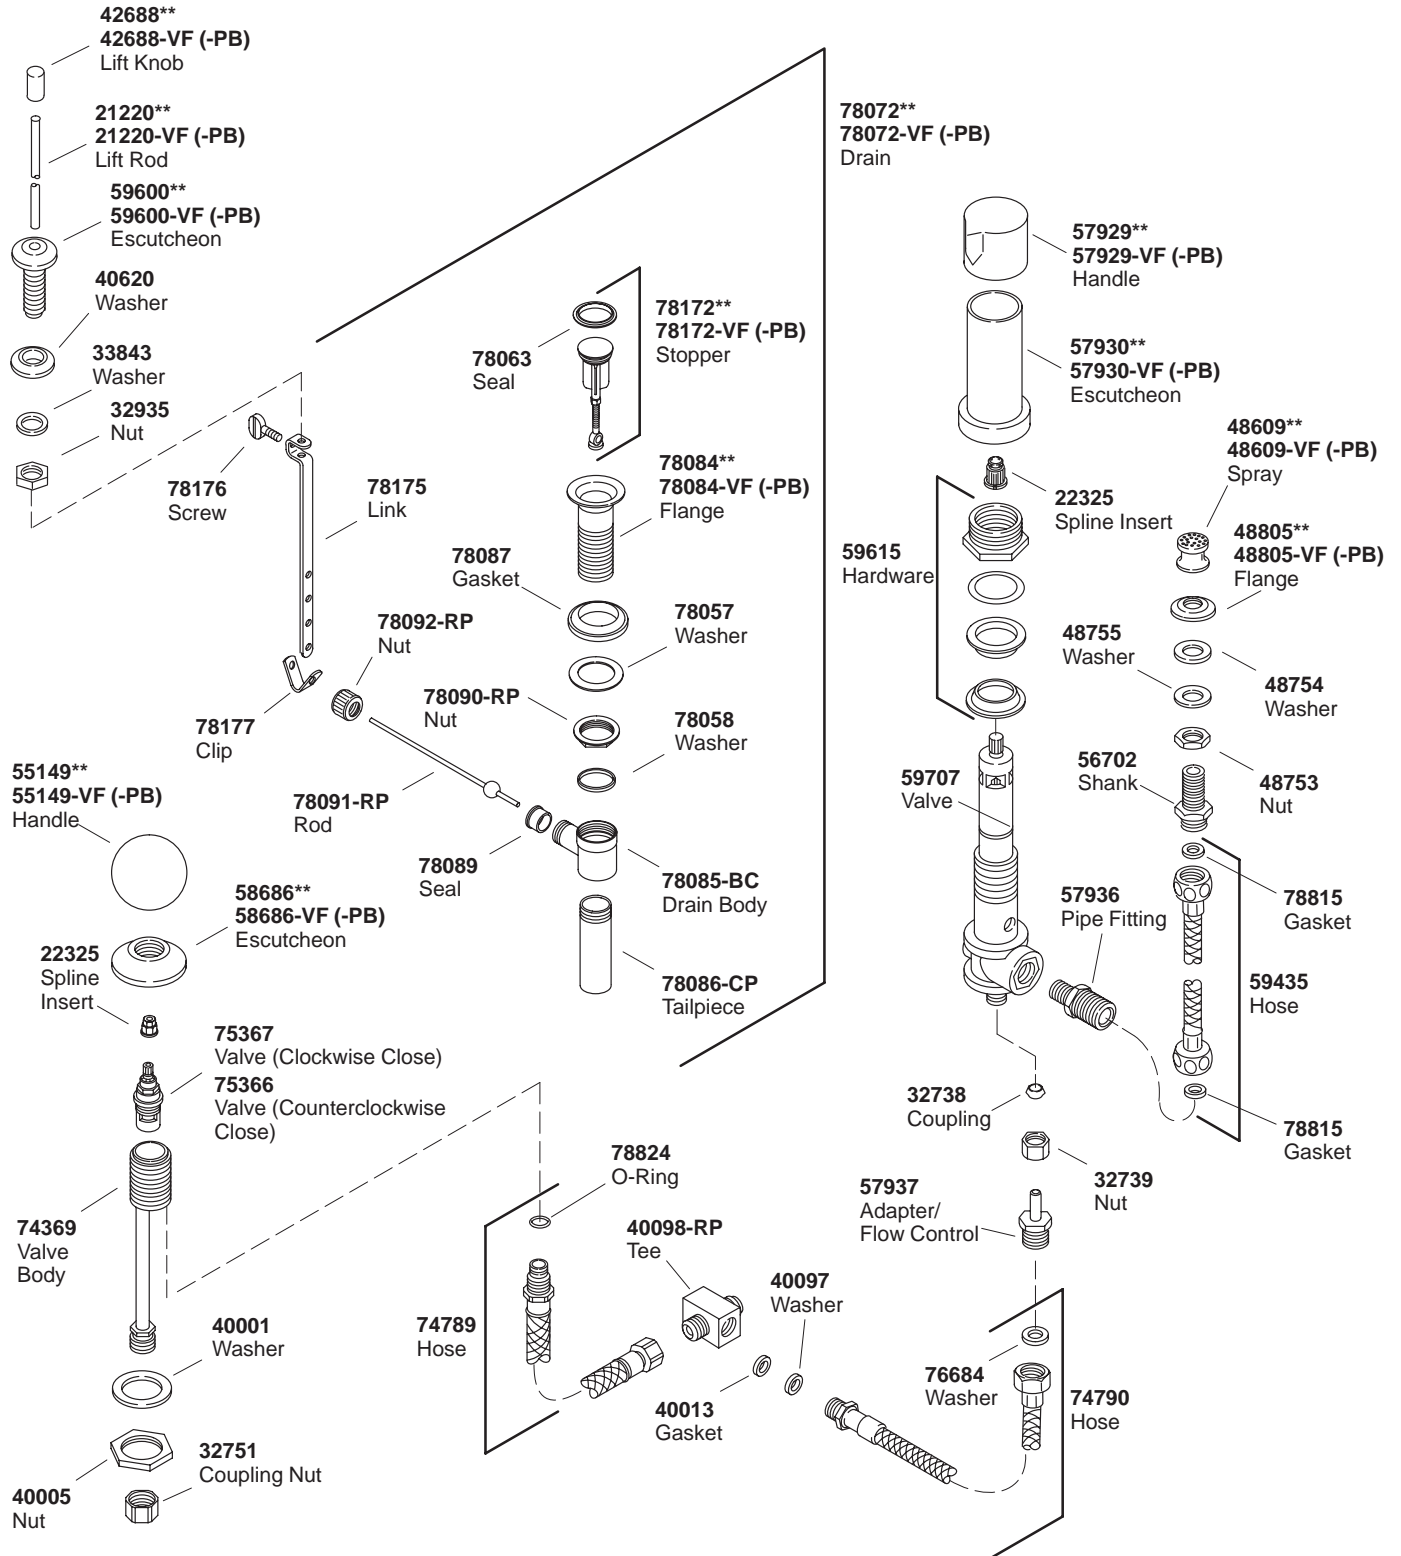

K#
K-7921-8**-DB

\*\*Finish/color code must be specified when ordering.