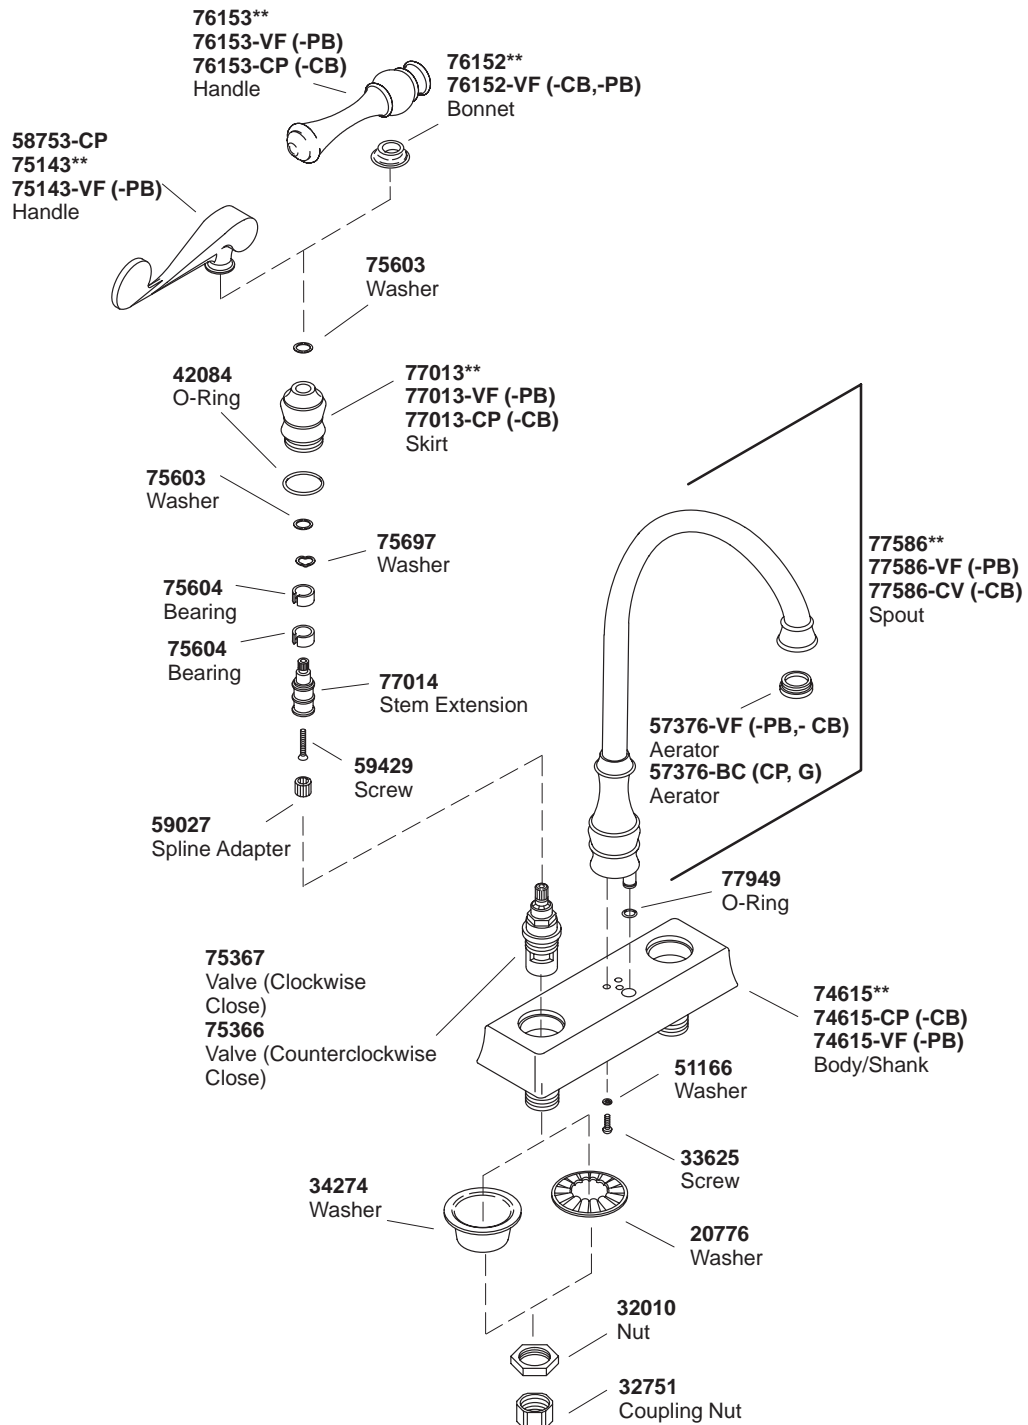

K#	Lever Handle	Traditional Lever Handle
K-16112-4**-DB	X	
K-16112-4A**-DB		X

**Finish/color code must be specified when ordering.