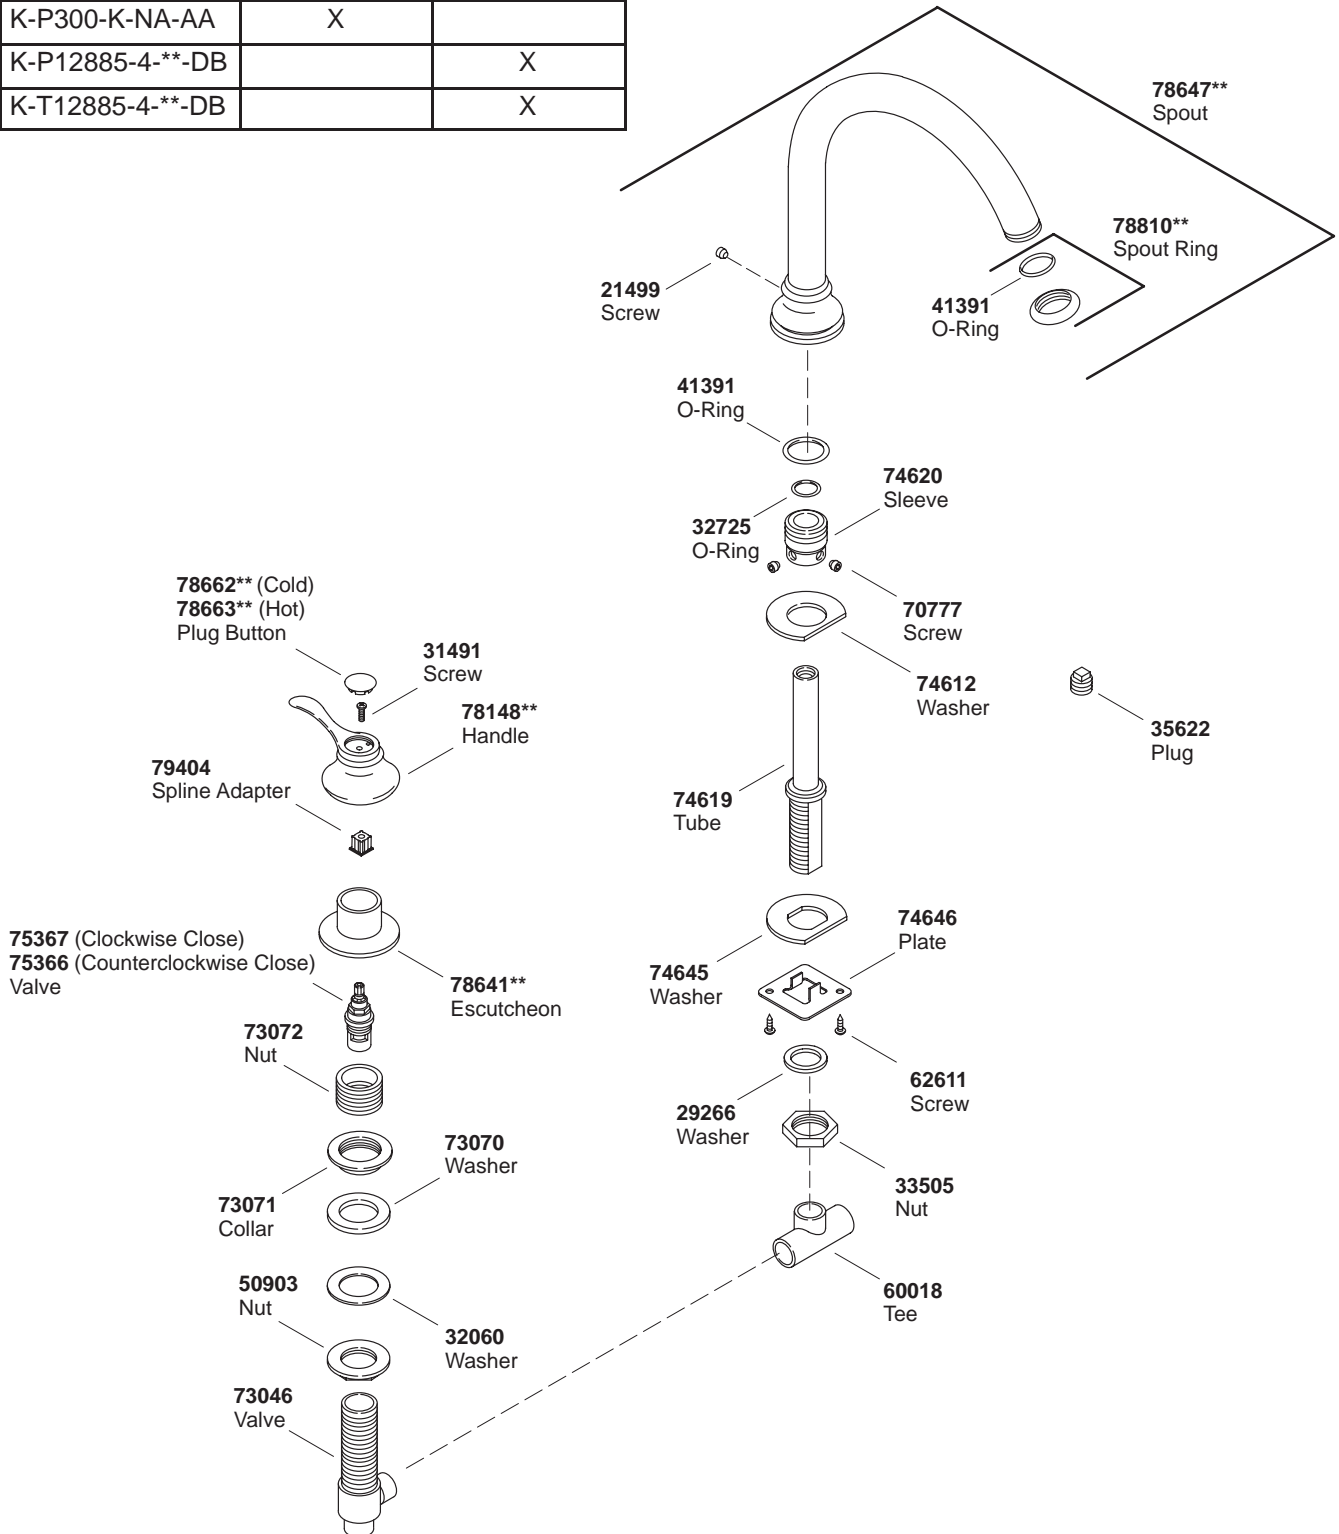

# KOHLER® SERVICE PARTS

## FAIRFAX™ BATH AND DECK MOUNT FAUCETS

K#	Valve	Trim Kit
K-300-K-NA-AA	X	
K-P300-K-NA-AA	X	
K-P12885-4-**-DB		X
K-T12885-4-**-DB		X

\*\*Finish/color code must be specified when ordering.