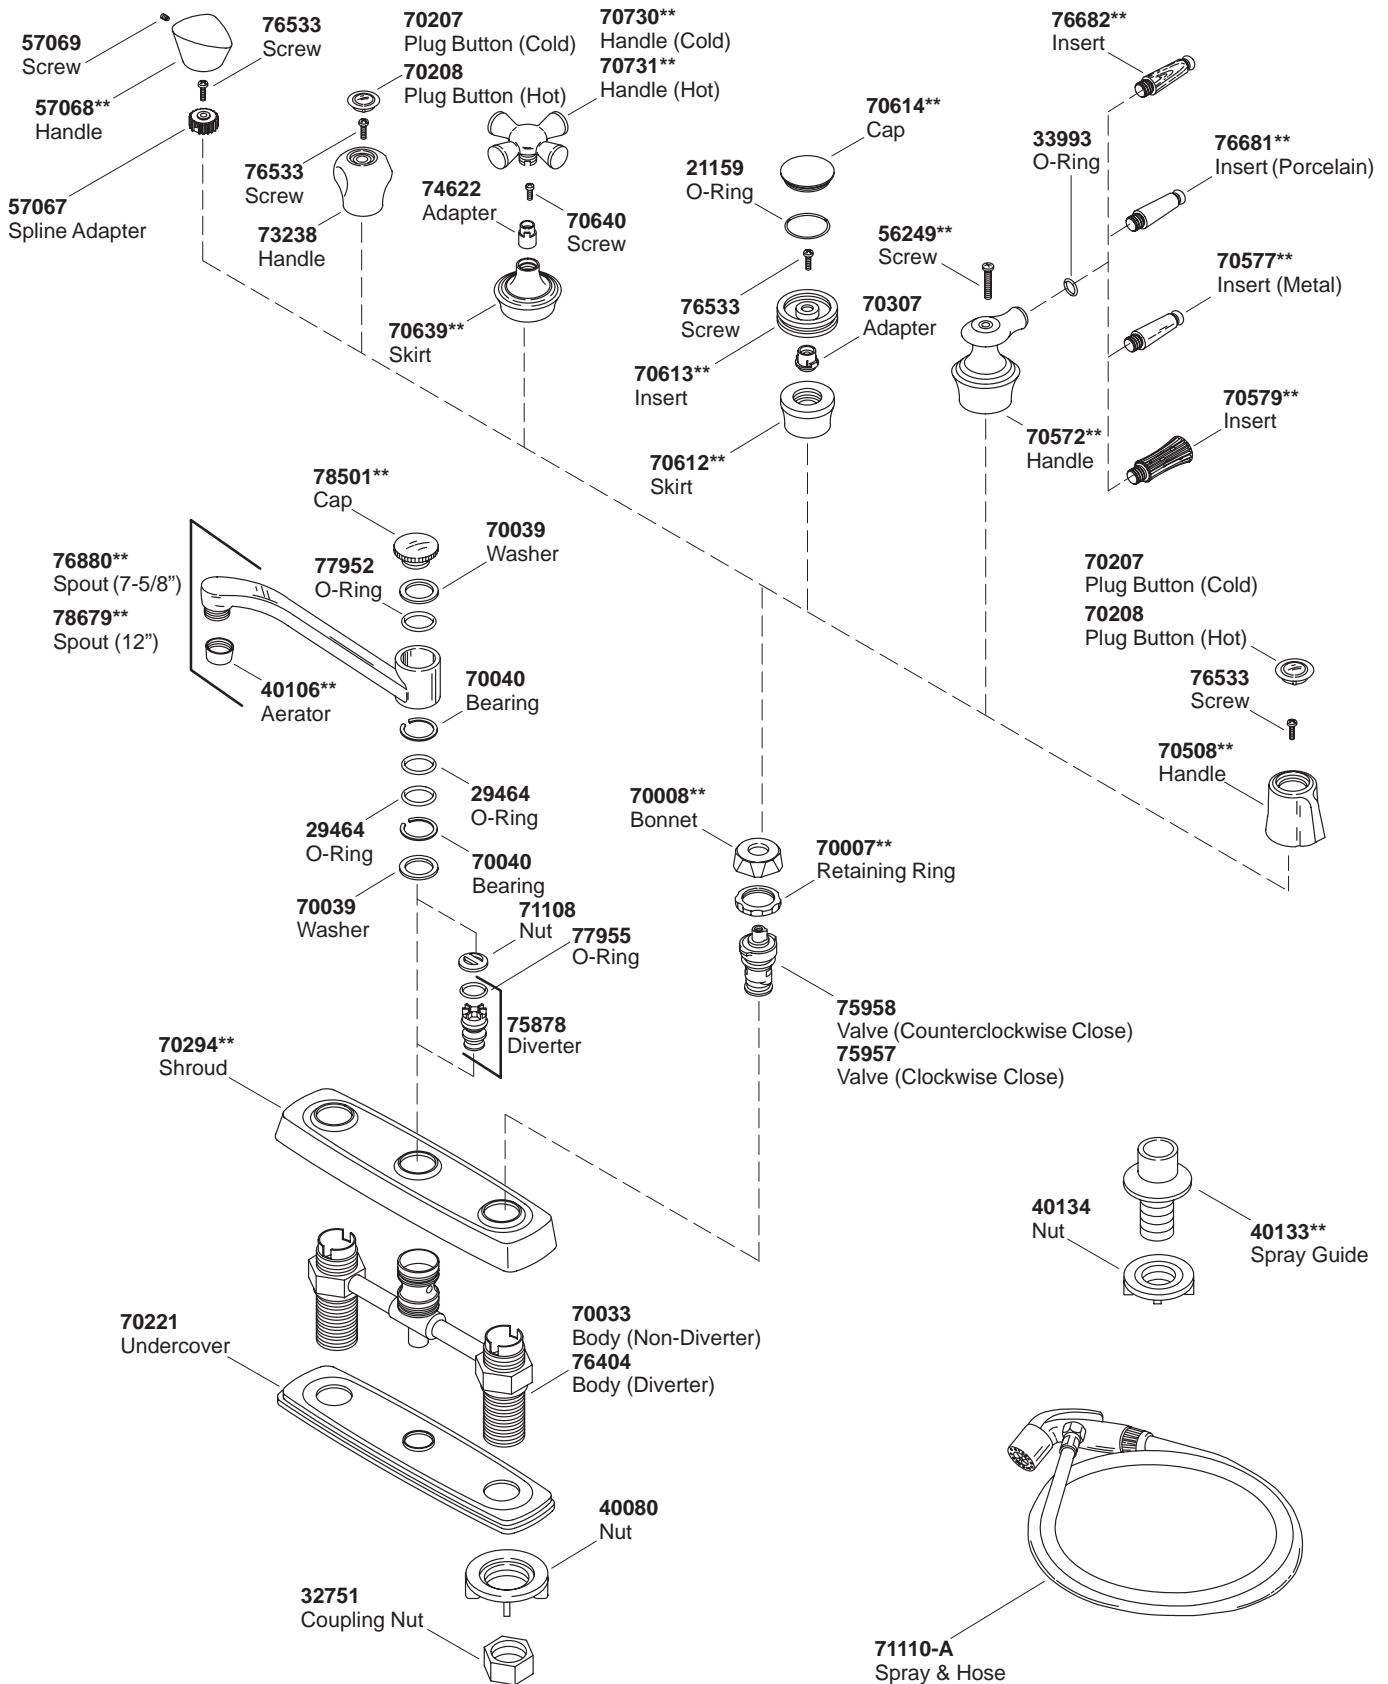

**Finish/color code must be specified when ordering.