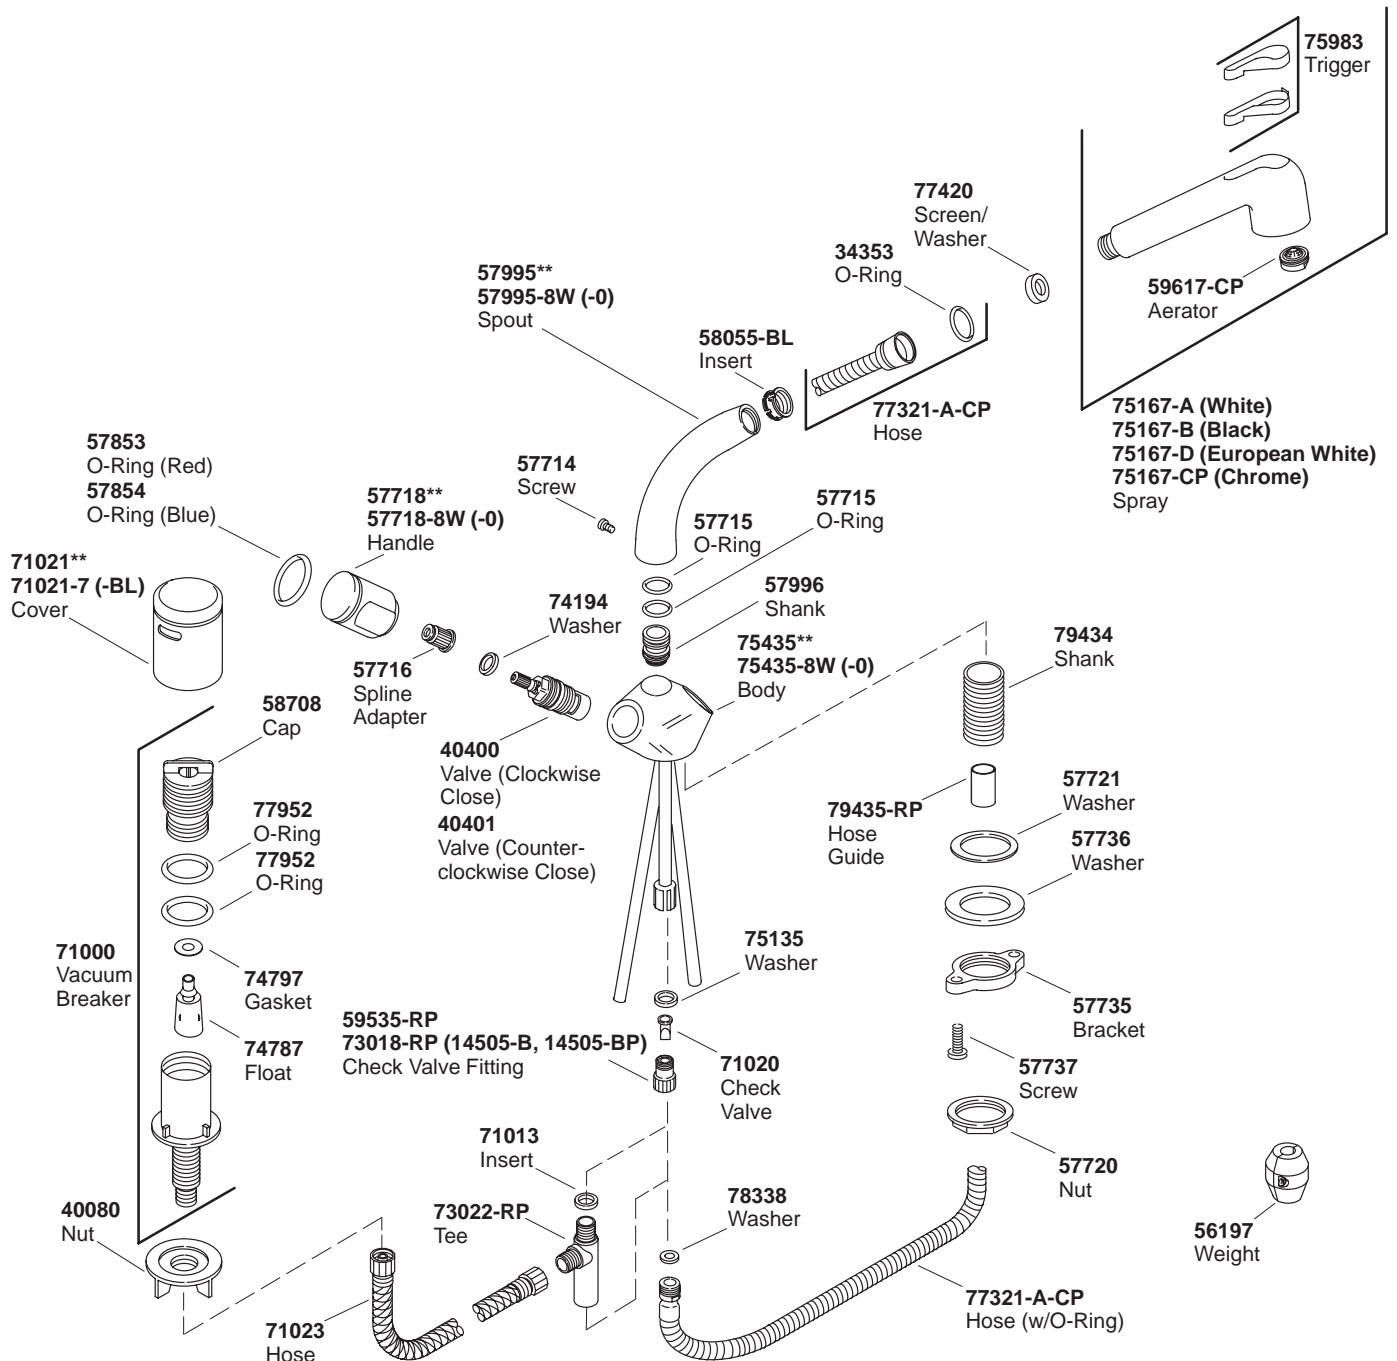

KOHLER[®] SERVICE PARTS

PROVENCE™ TWO-HANDLE SINK FAUCET WITH PULL-OUT SPRAY

K#	White Spray	Chrome Faucet	Color Matched Faucet	Colored Matched Spray	Vacuum Breaker
K-14505-**-BA			X	X	
K-14505-AP-**-BA	X	X			
K-14505-B-**-BA			X	X	X
K-14505-BP-**-BA	X	X			X

**Finish/color code must be specified when ordering.