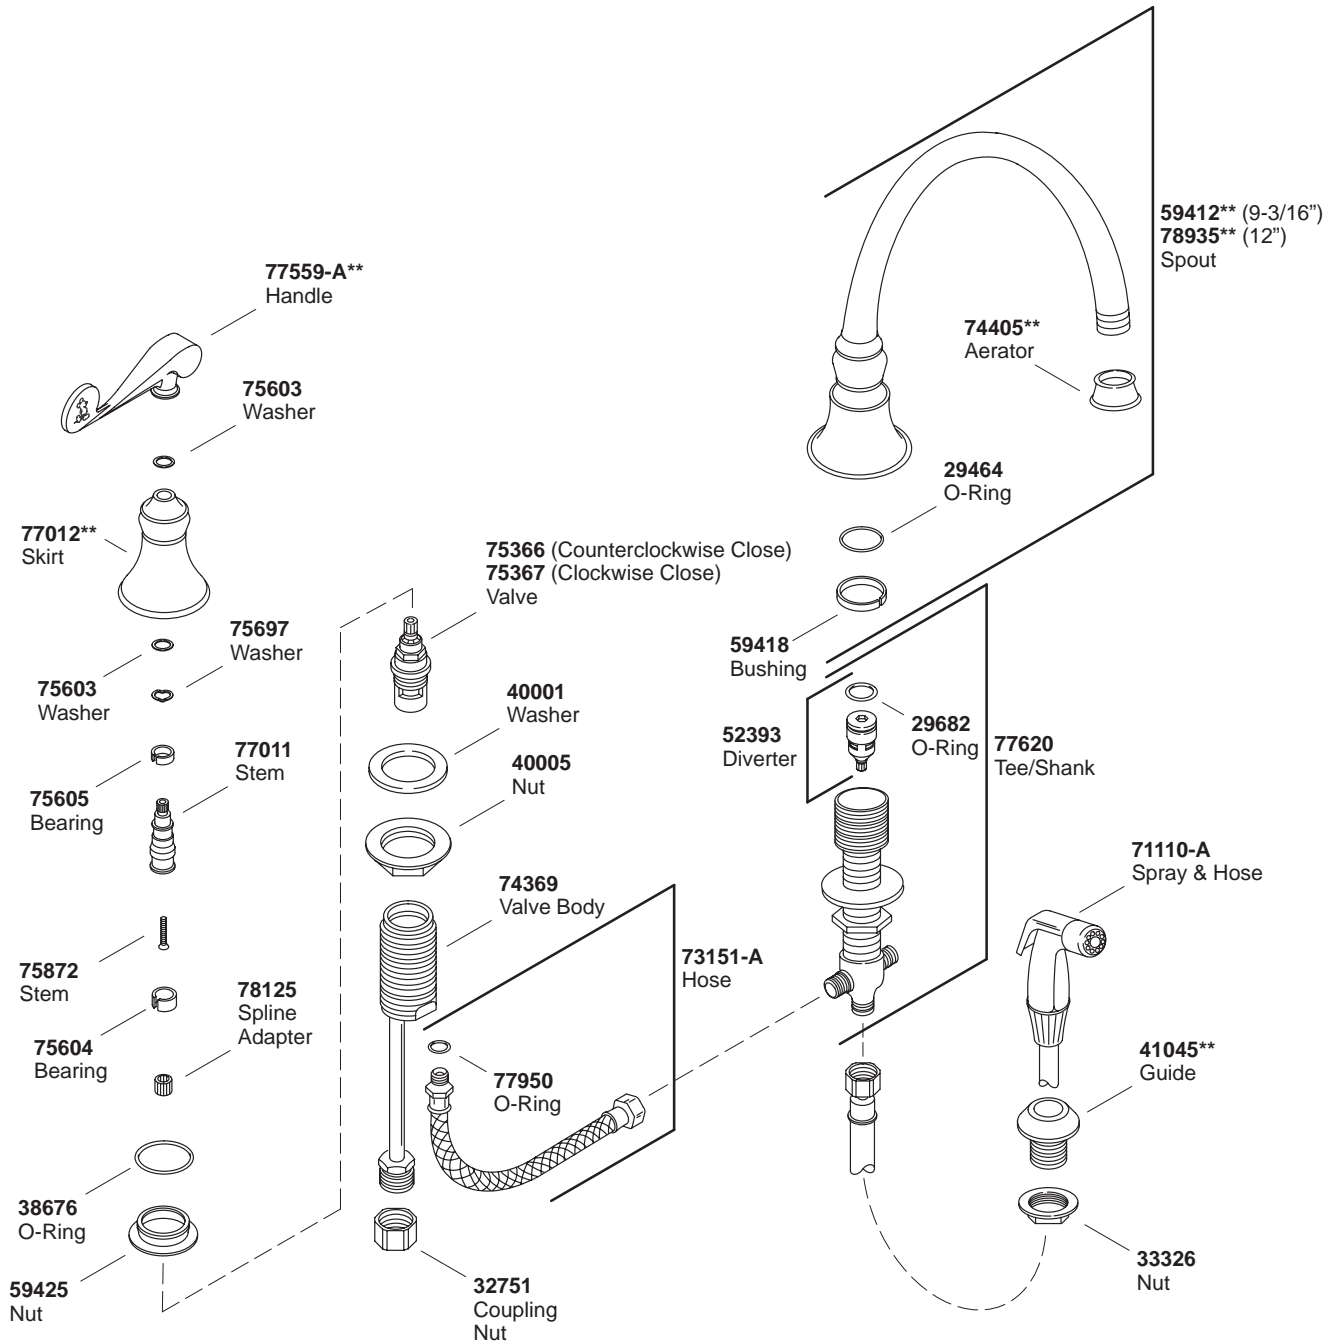

KOHLER[®] SERVICE PARTS

MICKEY'S SHADOW REVIVAL™ KITCHEN SINK FAUCET

| K# | 9-3/16" Spout | 12" Spout |
|------------------|---------------|-----------|
| K-16109-4D-**-AA | X | |
| K-16111-4D-**-DB | | X |

**Finish/color code must be specified when ordering.