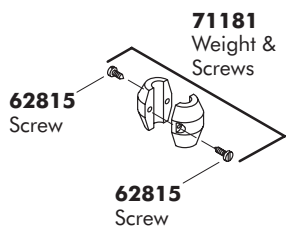

SERVICE PARTS

G U I D E

Avatar™
Pull-Out
Kitchen Sink
Faucet

THE BOLD LOOK
OF **KOHLER**®

****Finish/color code must be specified when ordering.**

Thank you for specifying genuine Kohler service parts.

K-6350
K-6350-AP
K-6350-BP
K-6350-MP