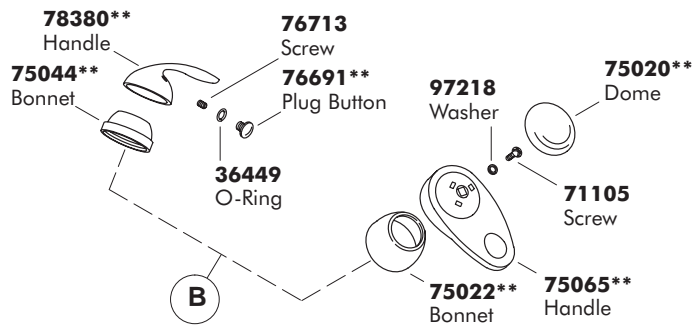

SERVICE PARTS

G U I D E

Avatar™
Pull-Out
Kitchen Sink
Faucet

THE BOLD LOOK
OF **KOHLER**®

****Finish/color code must be specified when ordering.**

Thank you for specifying genuine Kohler service parts.

K-6350
K-6350-AP
K-6350-BP
K-6350-MP