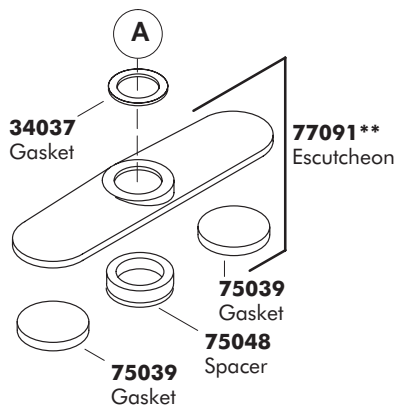

SERVICE PARTS

G U I D E

Avatar™
Pull-Out
Kitchen Sink
Faucet

THE BOLD LOOK
OF **KOHLER**®

****Finish/color code must be specified when ordering.**

Thank you for specifying genuine Kohler service parts.

K-6350
K-6350-AP
K-6350-BP
K-6350-MP