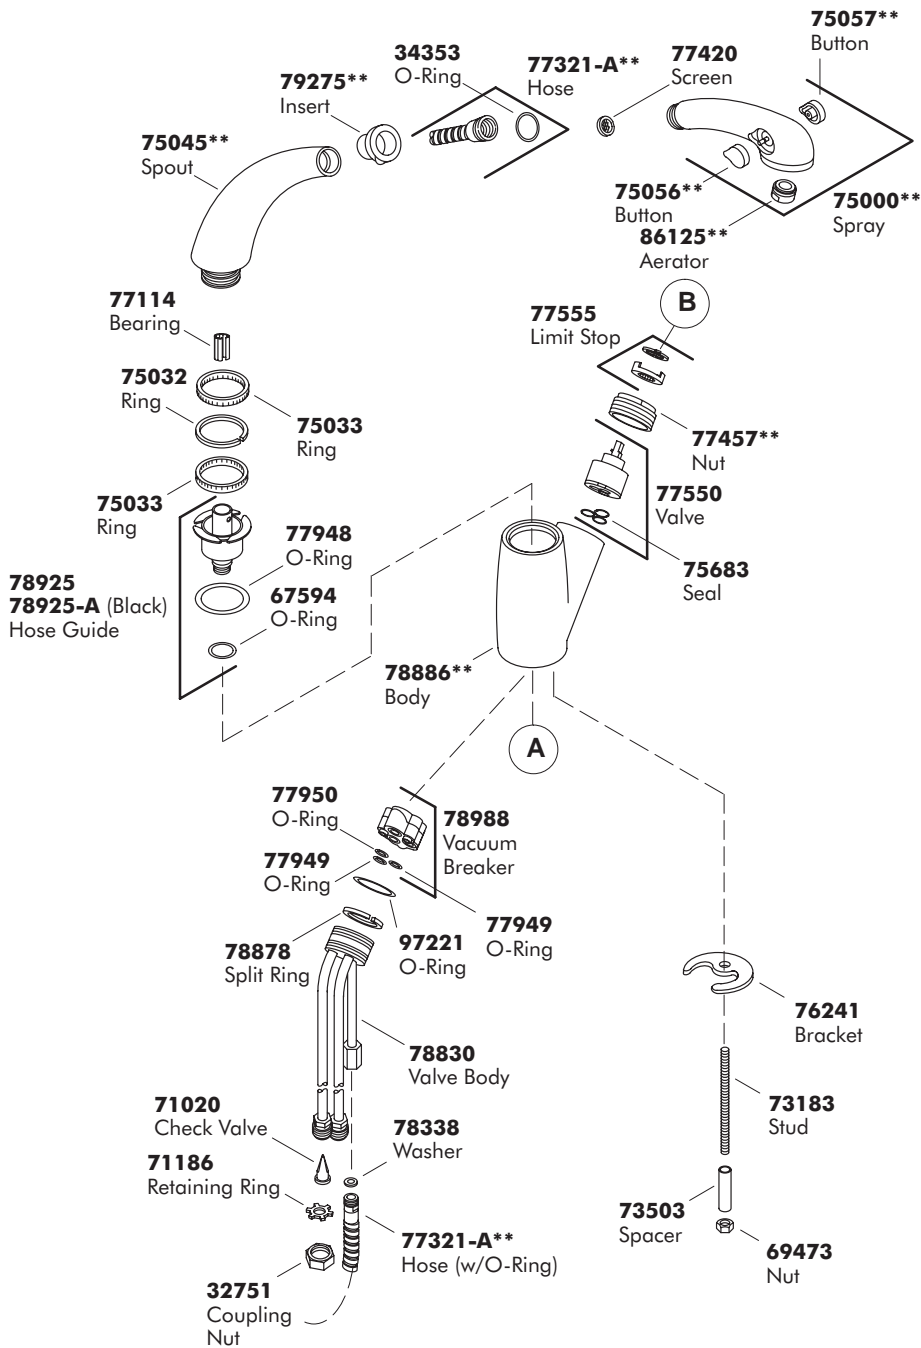

SERVICE PARTS

G U I D E

Avatar™
Pull-Out
Kitchen Sink
Faucet

THE BOLD LOOK
OF **KOHLER**®

****Finish/color code must be specified when ordering.**

Thank you for specifying genuine Kohler service parts.

K-6350
K-6350-AP
K-6350-BP
K-6350-MP

K-6352
K-6352-AP
K-6352-BP
K-6352-MP

K-6353
K-6353-AP
K-6353-BP
K-6353-MP

CALL US FOR HELP

Questions? Problems? For additional assistance in the USA, call our Customer Service Department for direct help. You may also contact us at our web site listed below.