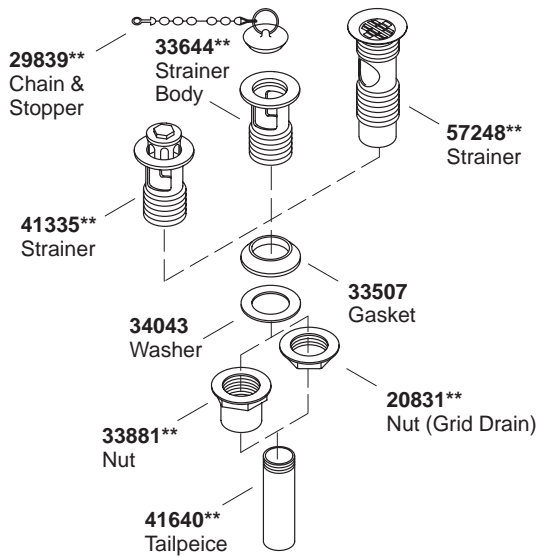

KOHLER
SERVICE PARTS

LAVATORY DRAIN

K#	Description
K-7710-**-DB	Non-Removable Stopper
K-7712-**-AA	Chain & Stopper
K-7715-**-DB	Grid Drain

****Finish/color code must be specified when ordering.**