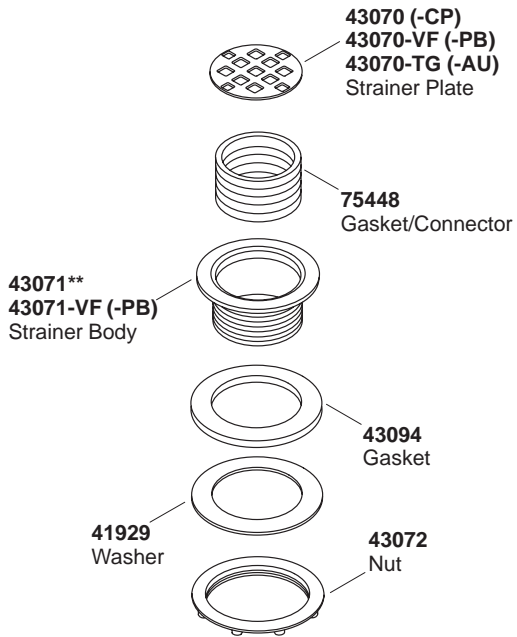

KOHLER[®]
SERVICE PARTS

SHOWER DRAIN

K#
K-9132-**-DB

****Finish/color code must be specified when ordering.**