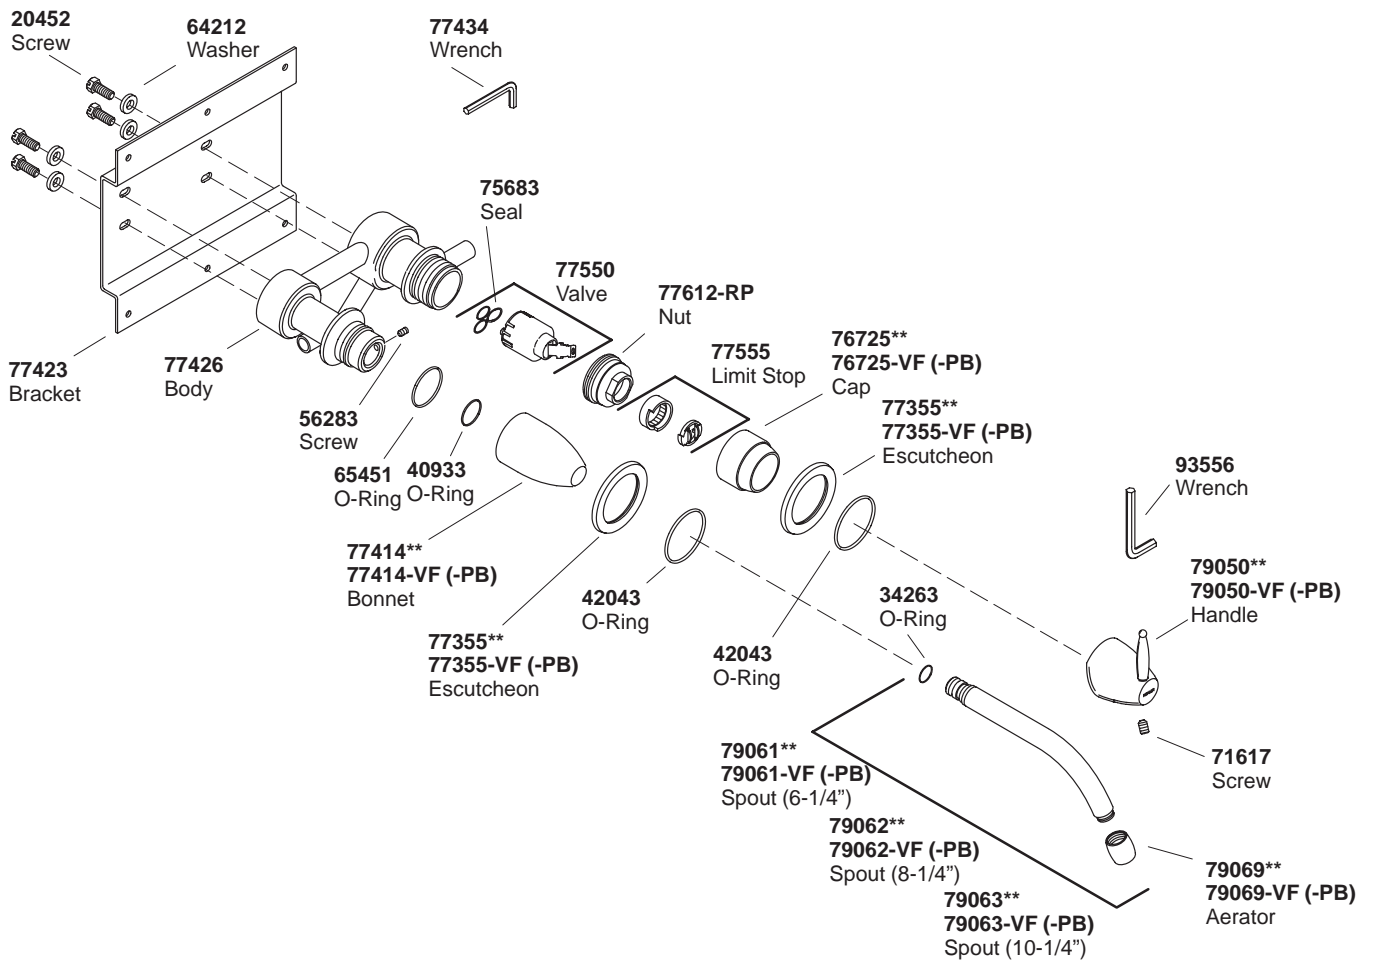

KOHLER® SERVICE PARTS

FALLING WATER KITCHEN/BAR/LAVATORY WALL-MOUNT FAUCET

K#	6-1/4" Spout	8-1/4" Spout	10-1/4" Spout	Valve Only
K-T194-**-AA	X			
K-T196-**-AA		X		
K-T198-**-AA			X	
K-307-K-NA-AA				X

**Finish/color code must be specified when ordering.