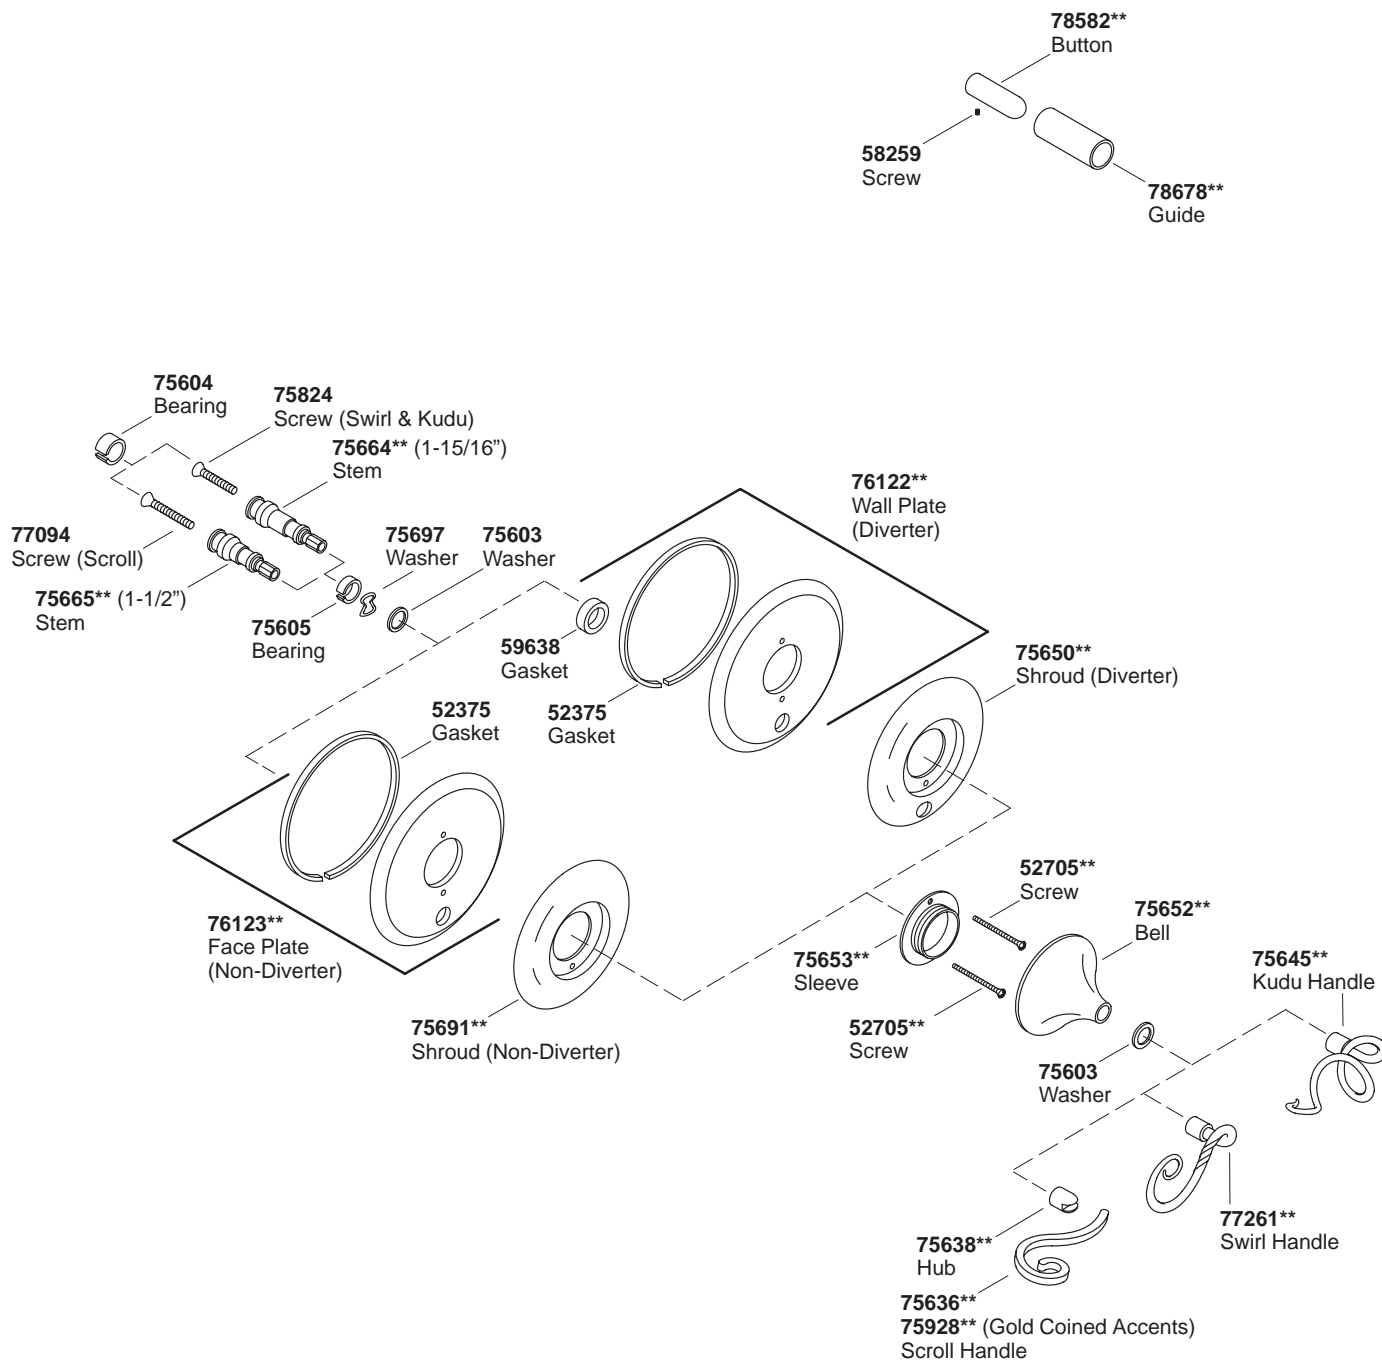

KOHLER® SERVICE PARTS

FINIAL ART RITE-TEMP™ BATH AND SHOWER FAUCET TRIM

K#	Kudu Handle	Scroll Handle	Swirl Handle	Showerhead	Spout
K-T612-4S-**-BA		X		X	X
K-T612-4T-**-BA	X			X	X
K-T612-4W-**-BA			X	X	X
K-T613-4S-**-AA		X		X	
K-T613-4T-**-AA	X			X	
K-T613-4W-**-AA			X	X	

**Finish/color code must be specified when ordering.

**Finish/color code must be specified when ordering.