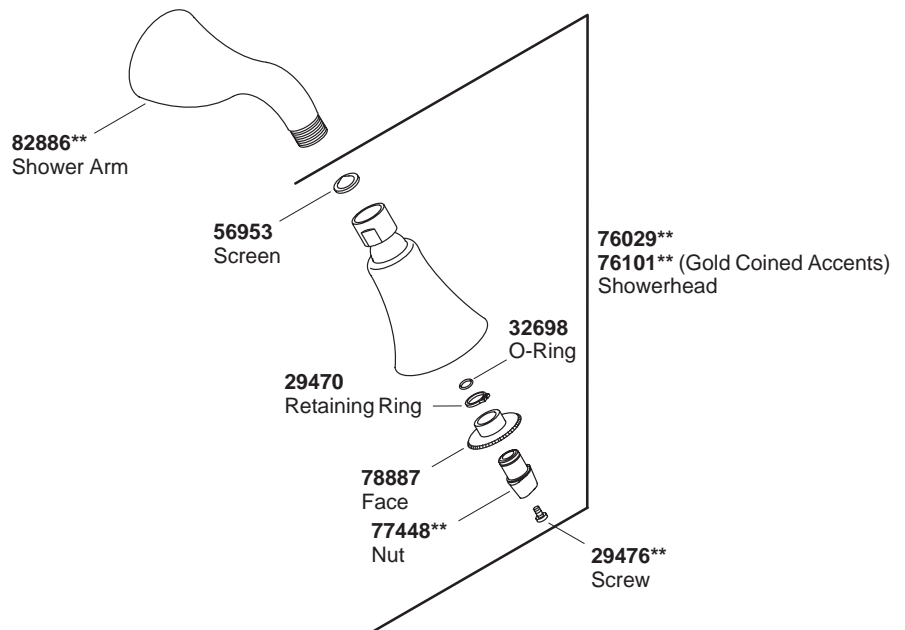

KOHLER® SERVICE PARTS

FINIAL ART RITE-TEMP™ BATH AND SHOWER FAUCET TRIM

K#	Kudu Handle	Scroll Handle	Swirl Handle	Showerhead	Spout
K-T612-4S-**-BA		X		X	X
K-T612-4T-**-BA	X			X	X
K-T612-4W-**-BA			X	X	X
K-T613-4S-**-AA		X		X	
K-T613-4T-**-AA	X			X	
K-T613-4W-**-AA			X	X	

**Finish/color code must be specified when ordering.

**Finish/color code must be specified when ordering.