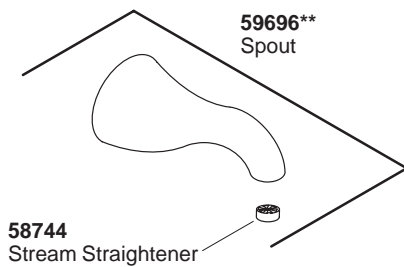

KOHLER® SERVICE PARTS

FINIAL ART RITE-TEMP™ BATH AND SHOWER FAUCET TRIM

K#	Kudu Handle	Scroll Handle	Swirl Handle	Showerhead	Spout
K-T612-4S-**-BA		X		X	X
K-T612-4T-**-BA	X			X	X
K-T612-4W-**-BA			X	X	X
K-T613-4S-**-AA		X		X	
K-T613-4T-**-AA	X			X	
K-T613-4W-**-AA			X	X	