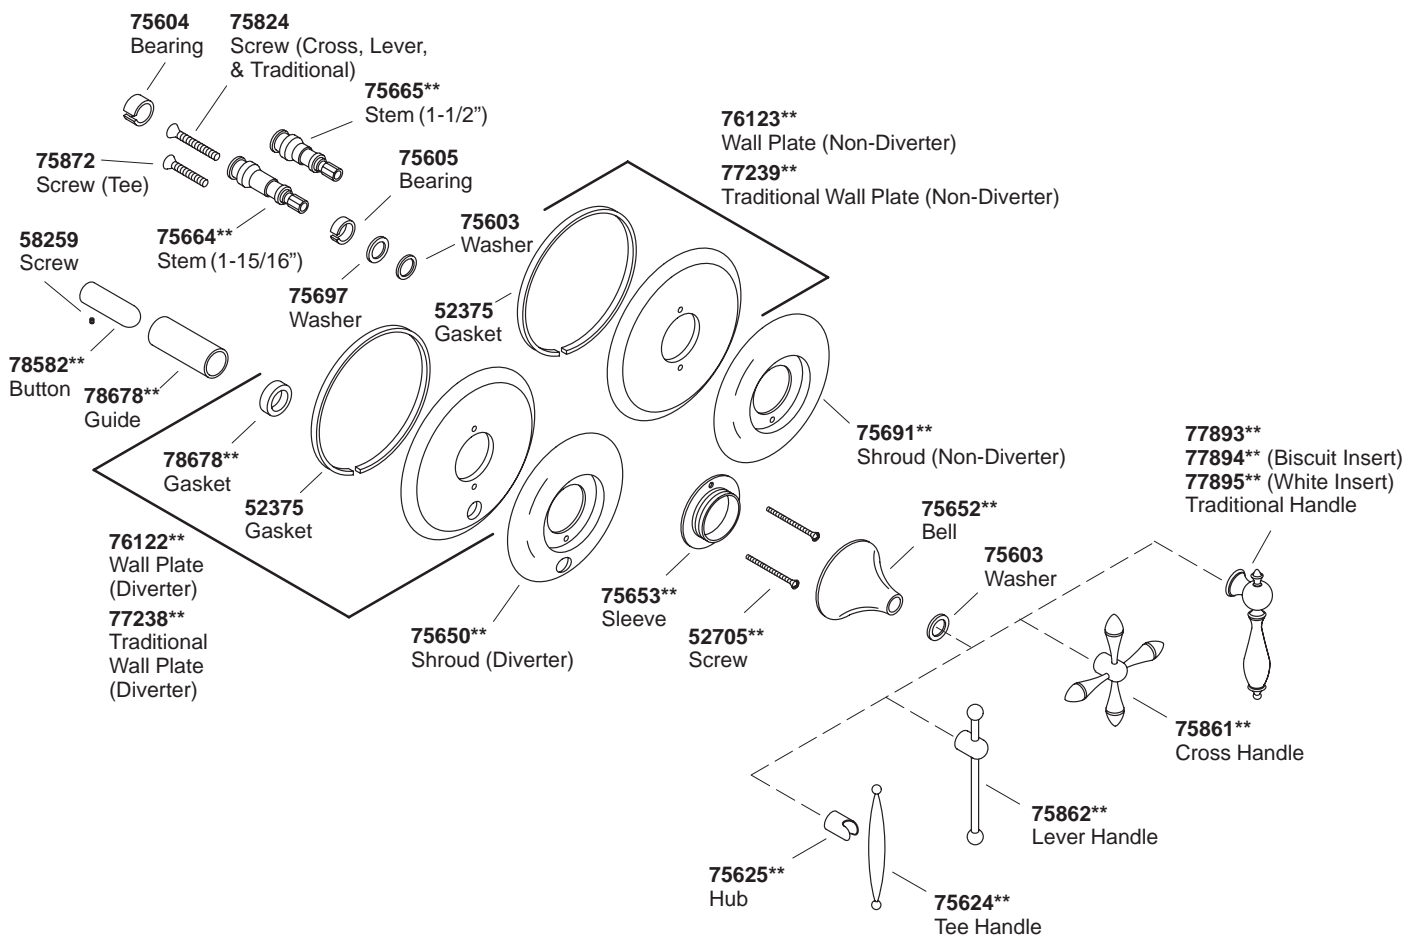

**Finish/color code must be specified when ordering.