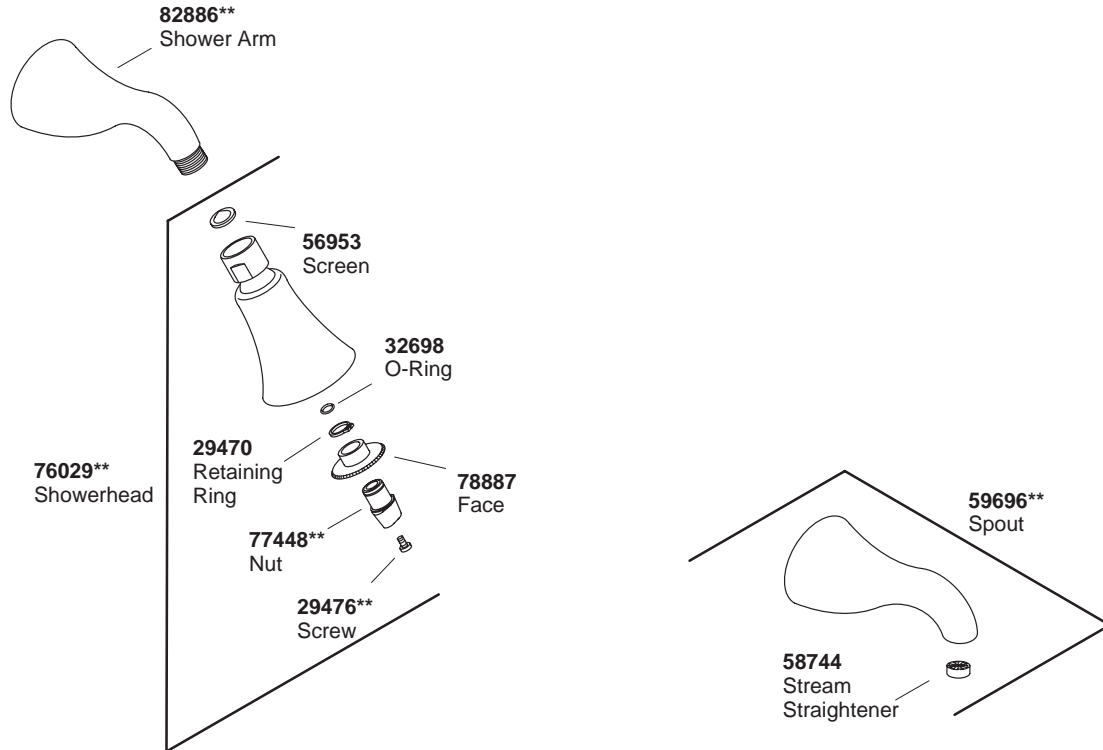

# KOHLER® SERVICE PARTS

## FINIAL FUNDAMENTALS AND FINIAL TRADITIONAL RITE-TEMP™ BATH AND SHOWER FAUCET

K#	Cross Handle	Lever Handle	Tee Handle	Traditional Lever Handle	Non-Diverter Spout	Showerhead
K-T312-3-**-EB	X				X	X
K-T312-4-**-EB		X			X	X
K-T312-4F-**-EB				X	X	X
K-T312-4M-**-EB				X	X	X
K-T312-4P-**-EB				X	X	X
K-T312-6-**-EB			X		X	X
K-T313-3-**-DB	X					X
K-T313-4-**-DB		X				X
K-T313-4F-**-DB				X		X
K-T313-4M-**-DB				X		X
K-T313-4P-**-DB				X		X
K-T313-6-**-DB			X			X