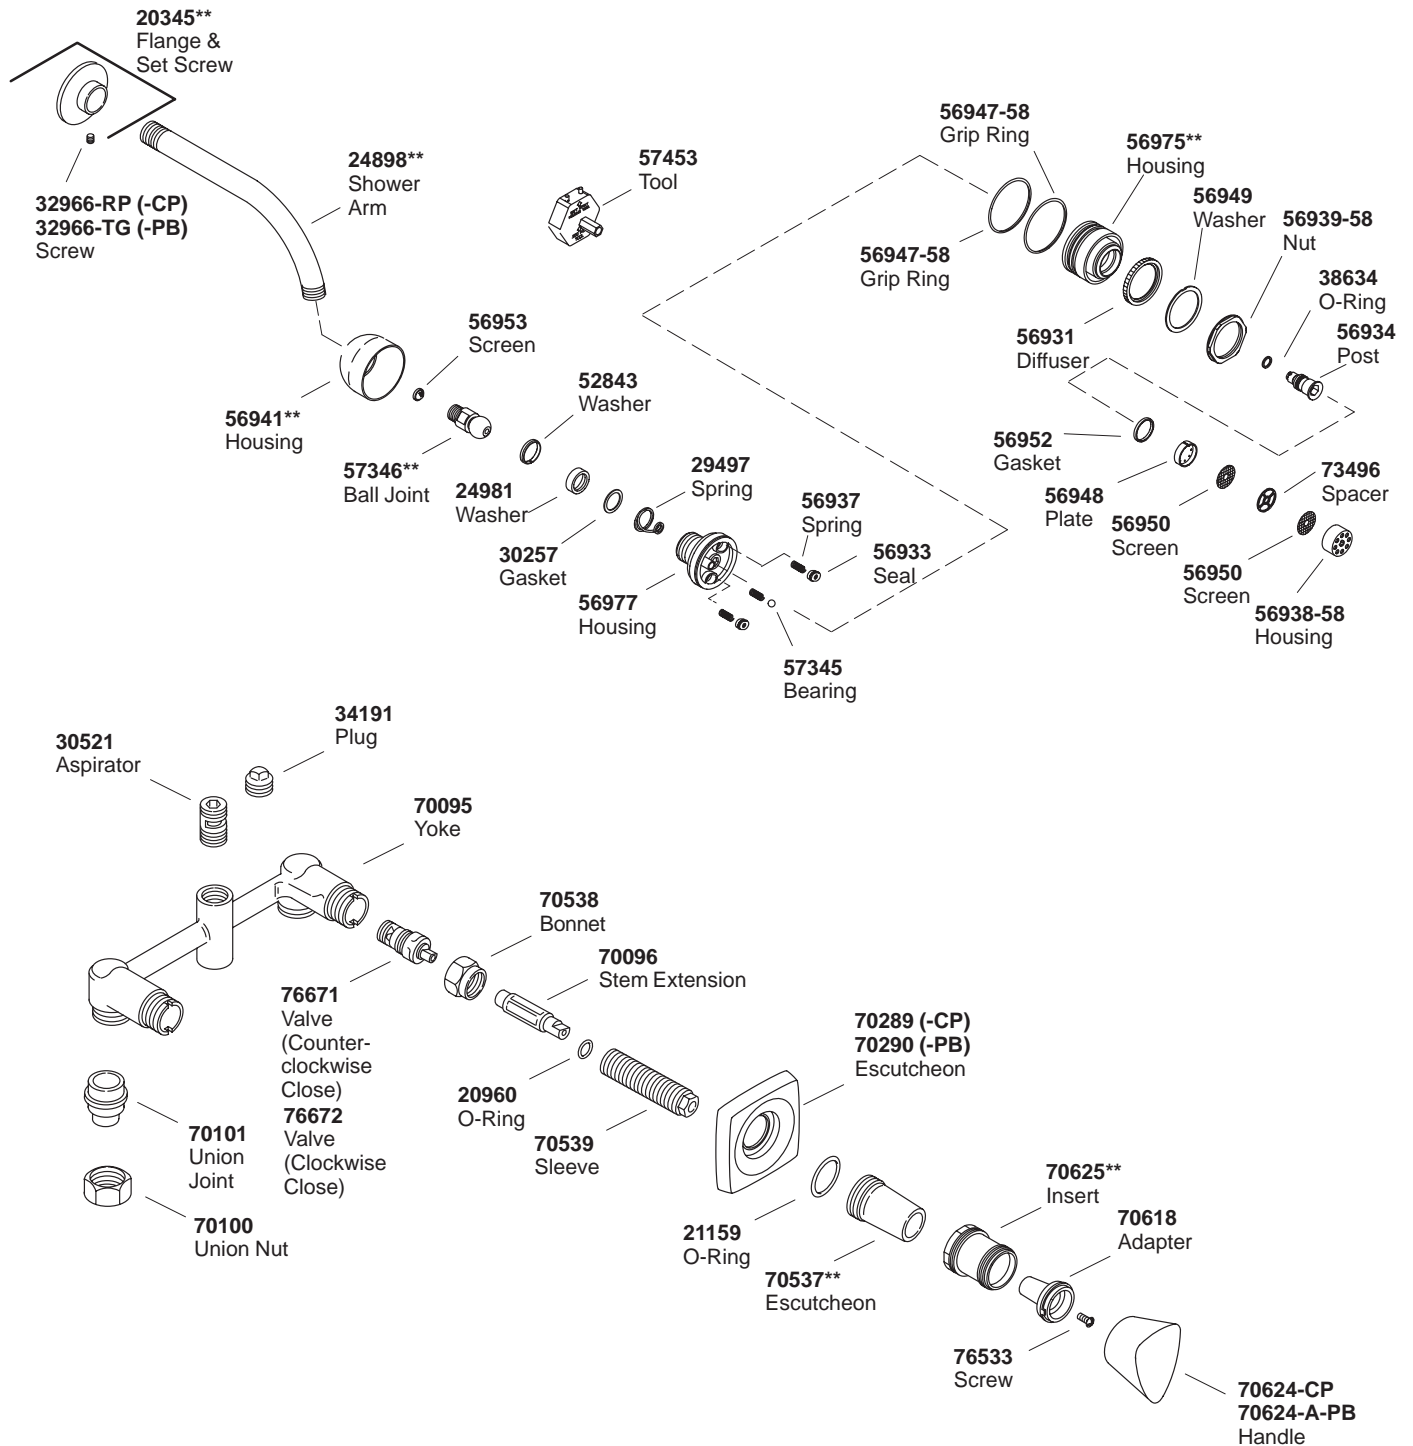

# KOHLER® SERVICE PARTS

## BODYSPA™ CORALAI5™ WALL-MOUNT FAUCET KIT

K#	Rite-Temp Valve	Diverter Spout	Non-Diverter Spout
K-1096-**-FC		X	
K-1097-**-GC	X		X

\*\*Finish/color code must be specified when ordering.

\*\*Finish/color code must be specified when ordering.