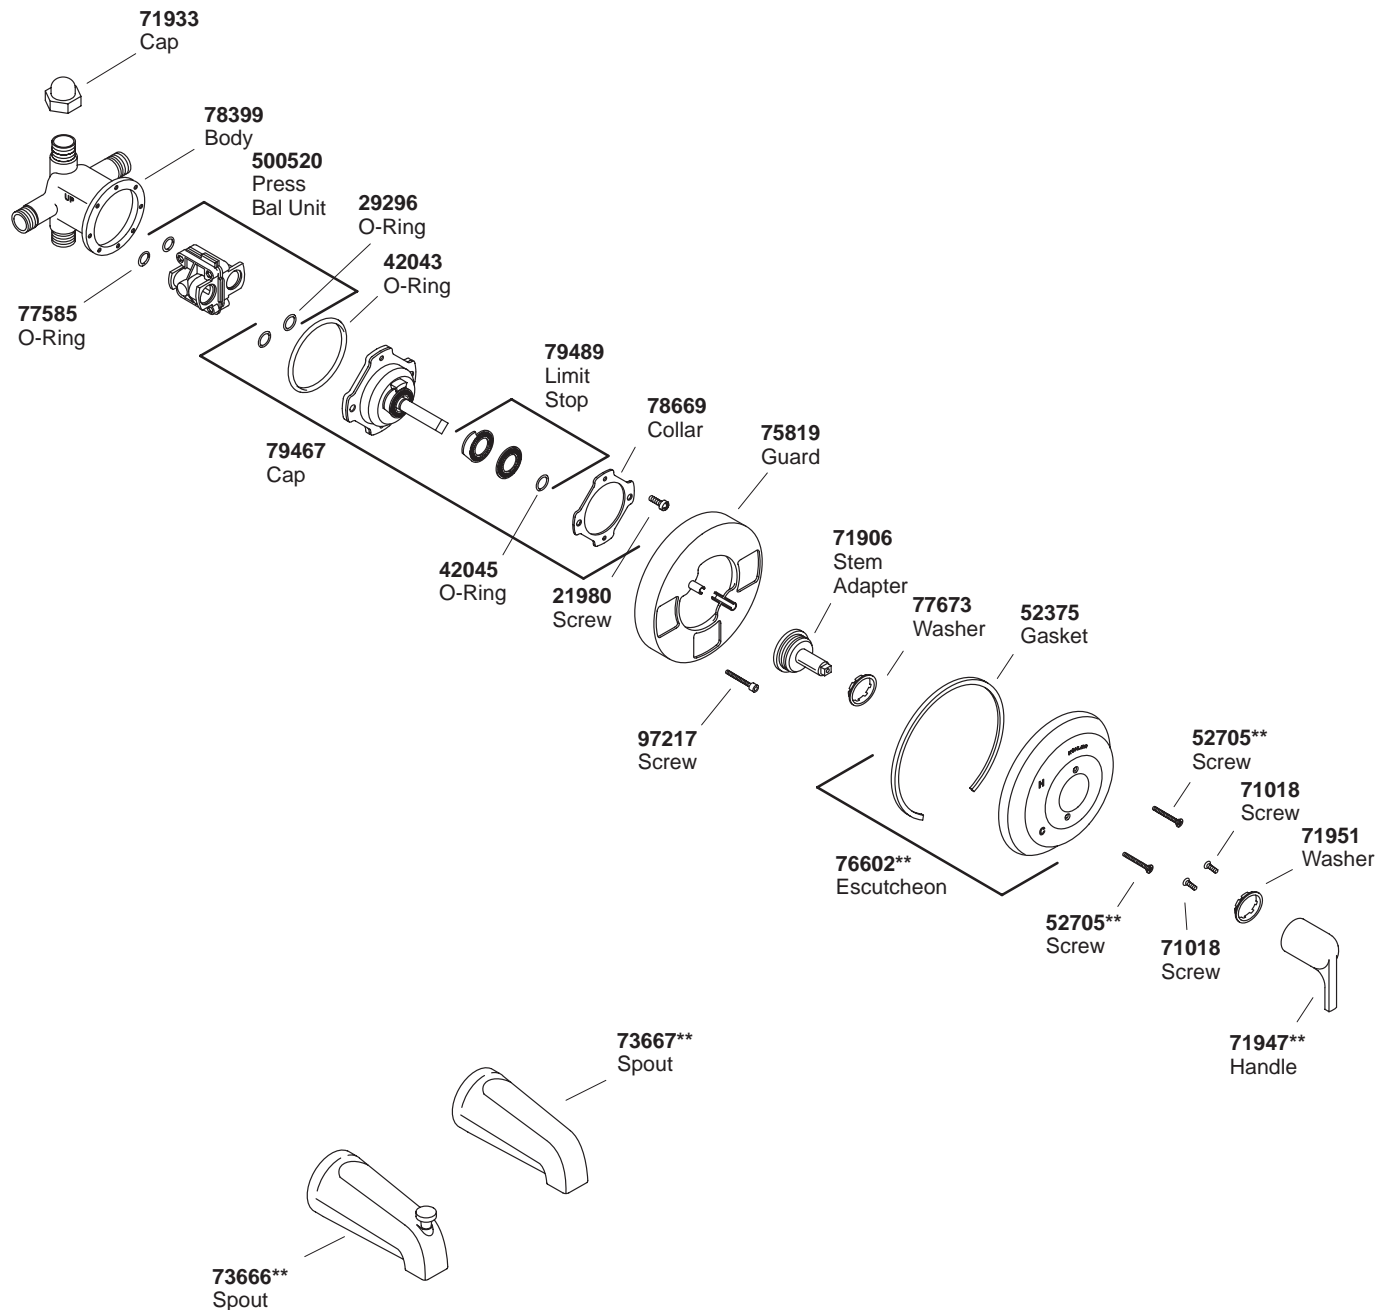

# KOHLER® SERVICE PARTS

## BODYSPA™ CORALAI5™ WALL-MOUNT FAUCET KIT

K#	Rite-Temp Valve	Diverter Spout	Non-Diverter Spout
K-1096-**-FC		X	
K-1097-**-GC	X		X

\*\*Finish/color code must be specified when ordering.

\*\*Finish/color code must be specified when ordering.