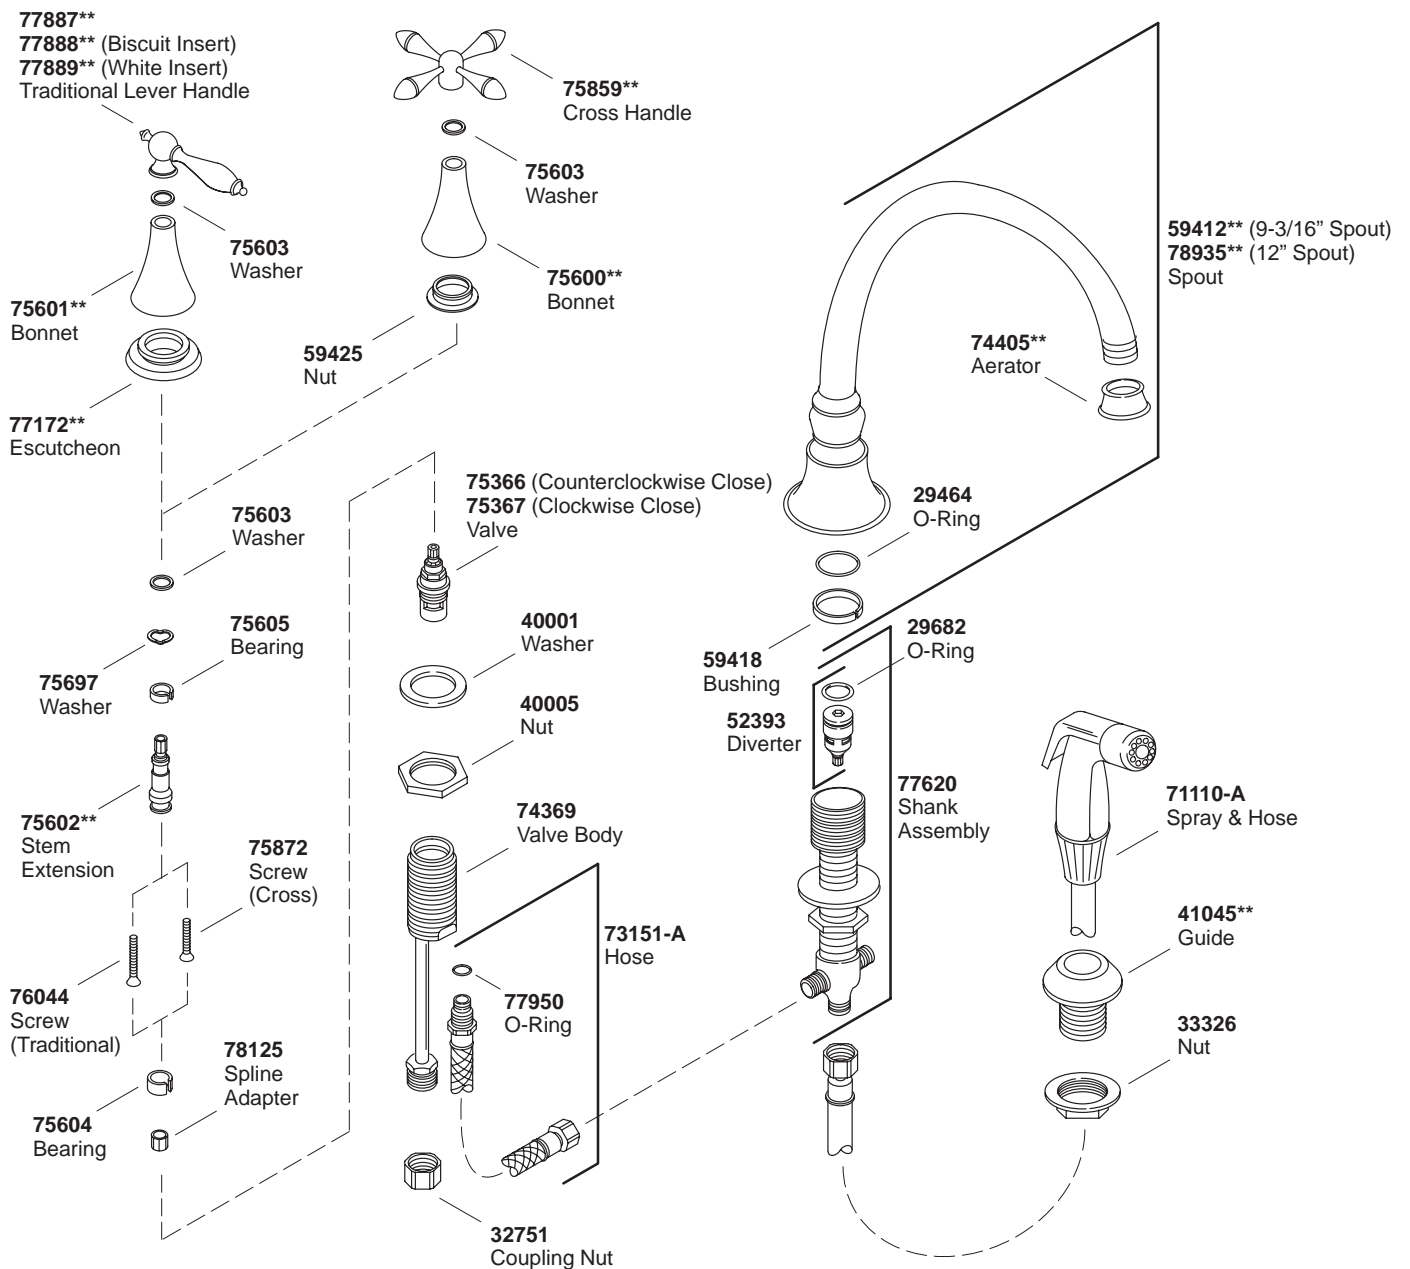

KOHLER® SERVICE PARTS

FINIAL FUNDAMENTALS & FINIAL TRADITIONAL KITCHEN SINK FAUCET

K#	9-3/16" Spout	12" Spout	Cross Handle	Traditional Lever Handle
K-377-3-**-DB	X		X	
K-377-4F-**-DB	X			X
K-377-4M-**-DB	X			X
K-377-4P-**-DB	X			X
K-378-3-**-DB		X	X	
K-378-4F-**-DB		X		X
K-378-4M-**-DB		X		X
K-378-4P-**-DB		X		X

**Finish/color code must be specified when ordering.