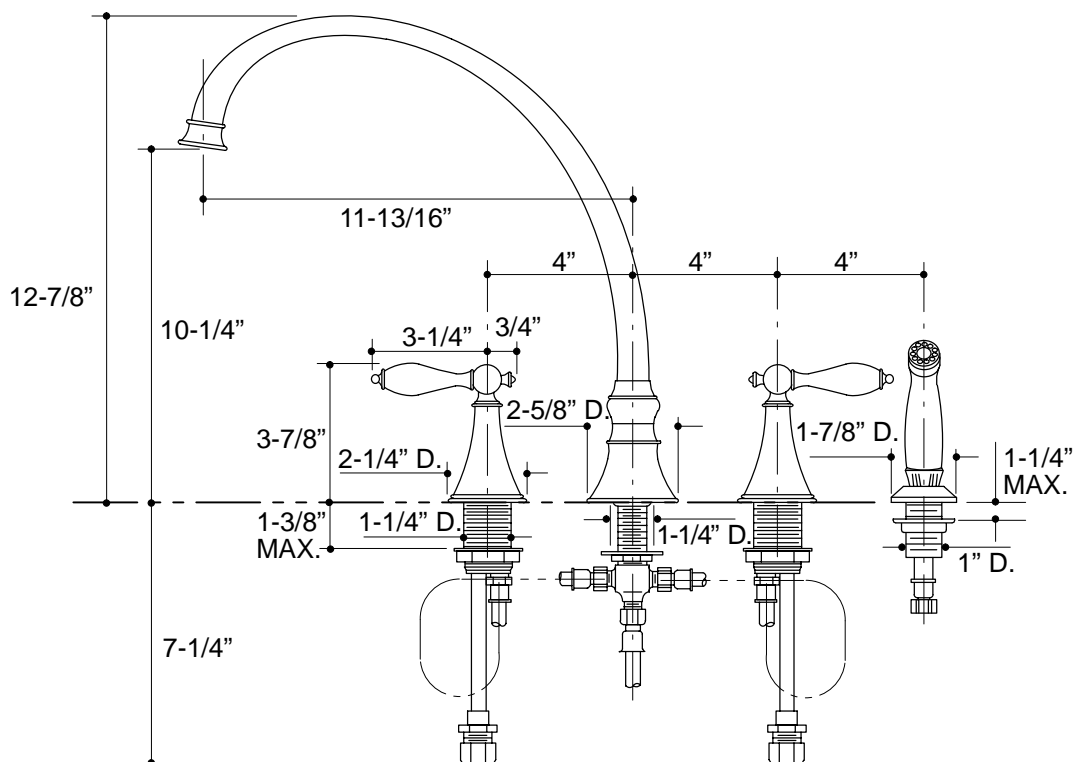

Ordering Information

Applicable faucet:	
Lever handles with biscuit accents	K-378-4F
Lever handles with polished finish accents	K-378-4M
Lever handles with white accents	K-378-4P
ADA Lever handles are ADA compliant	

316

K-378 Finial Traditional Kitchen Sink Faucet
116758-1-AA (-)

KOHLER®

NOTES: