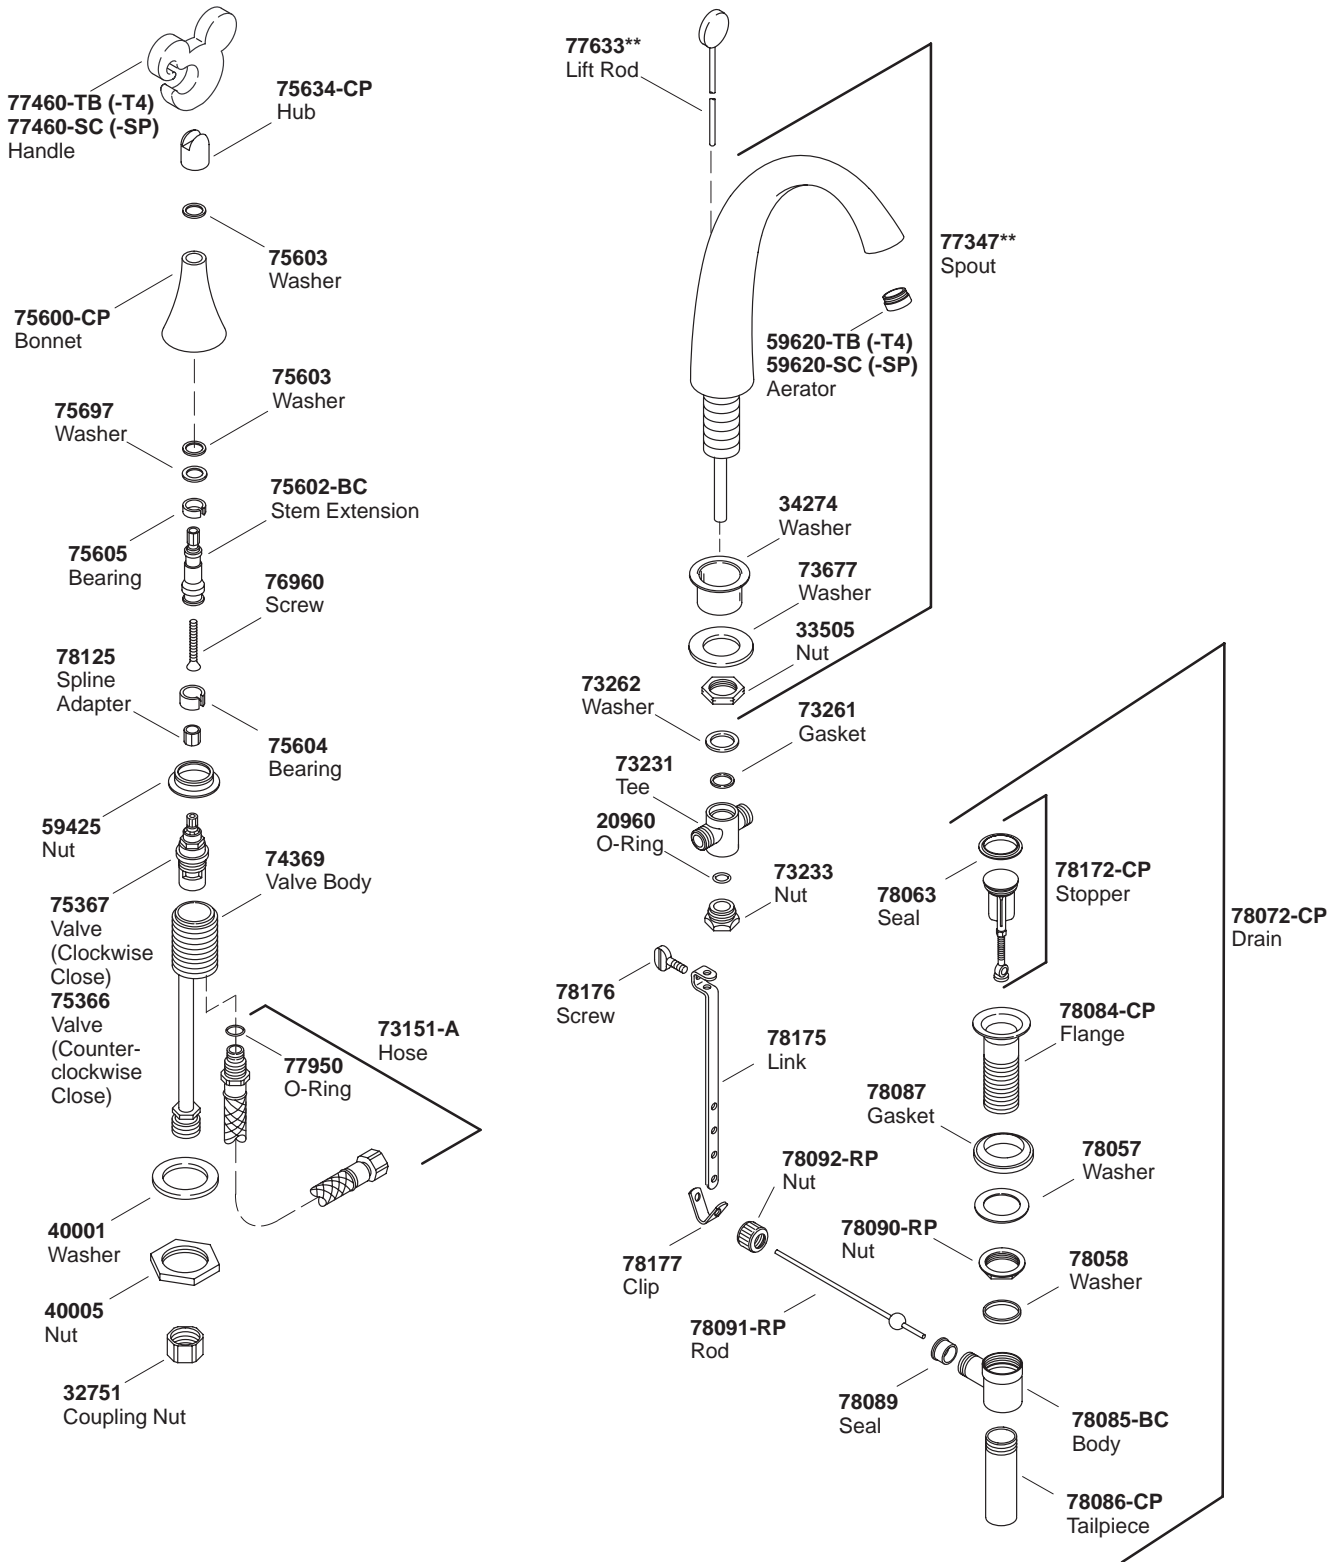

# KOHLER® SERVICE PARTS

## FINIAL ART WIDESPREAD LAVATORY FAUCET

K#
K-610-9-**-AA

\*\*Finish/color code must be specified when ordering.