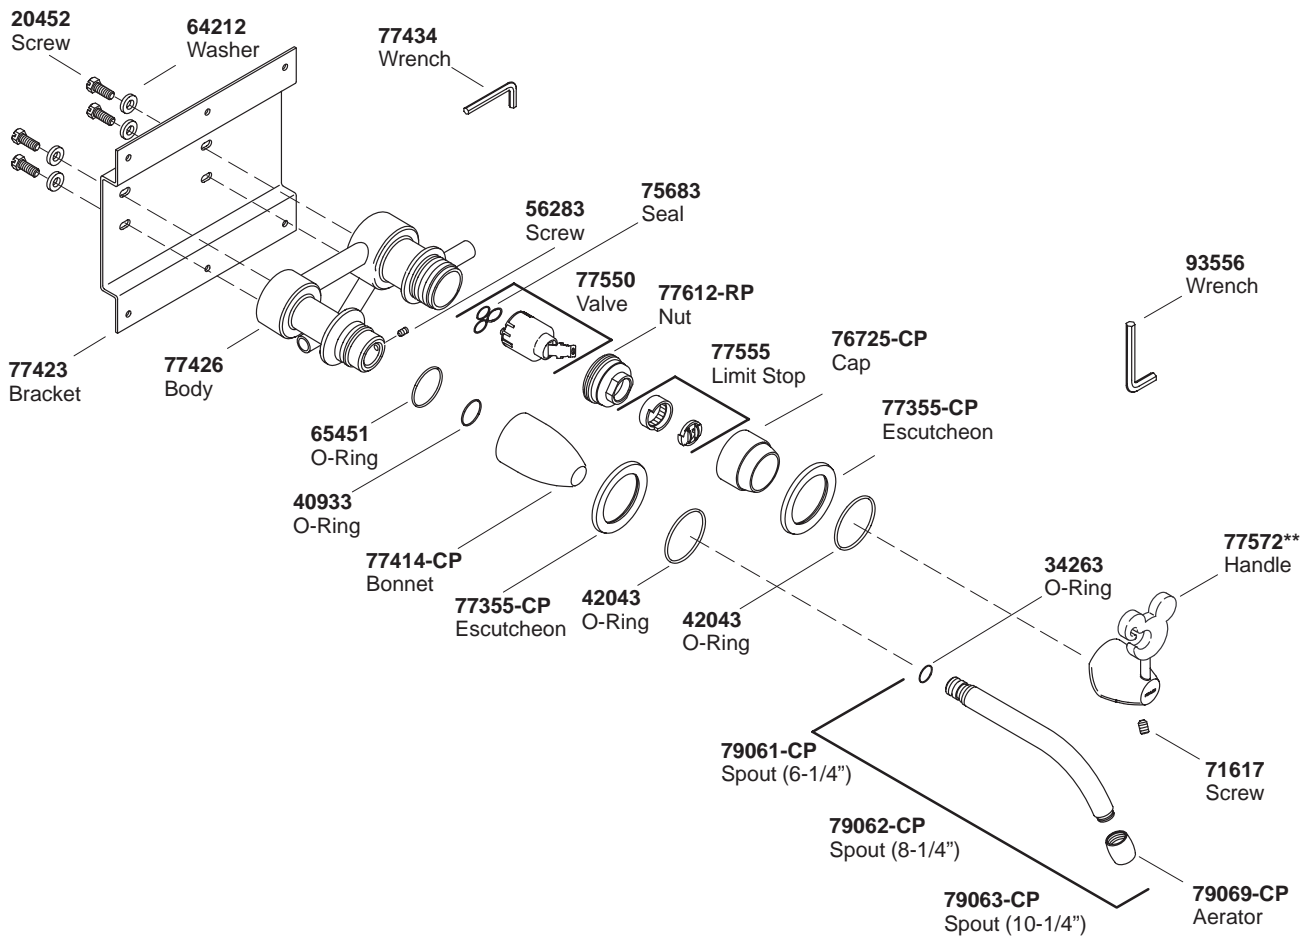

KOHLER® SERVICE PARTS

FALLING WATER KITCHEN/BAR/LAVATORY WALL-MOUNT FAUCET

K#	6-1/4" Spout	8-1/4" Spout	10-1/4" Spout	Valve Only
K-T194-9-**-AA	X			
K-T196-9-**-AA		X		
K-T198-9-**-AA			X	
K-307-K-NA-AA				X

**Finish/color code must be specified when ordering.