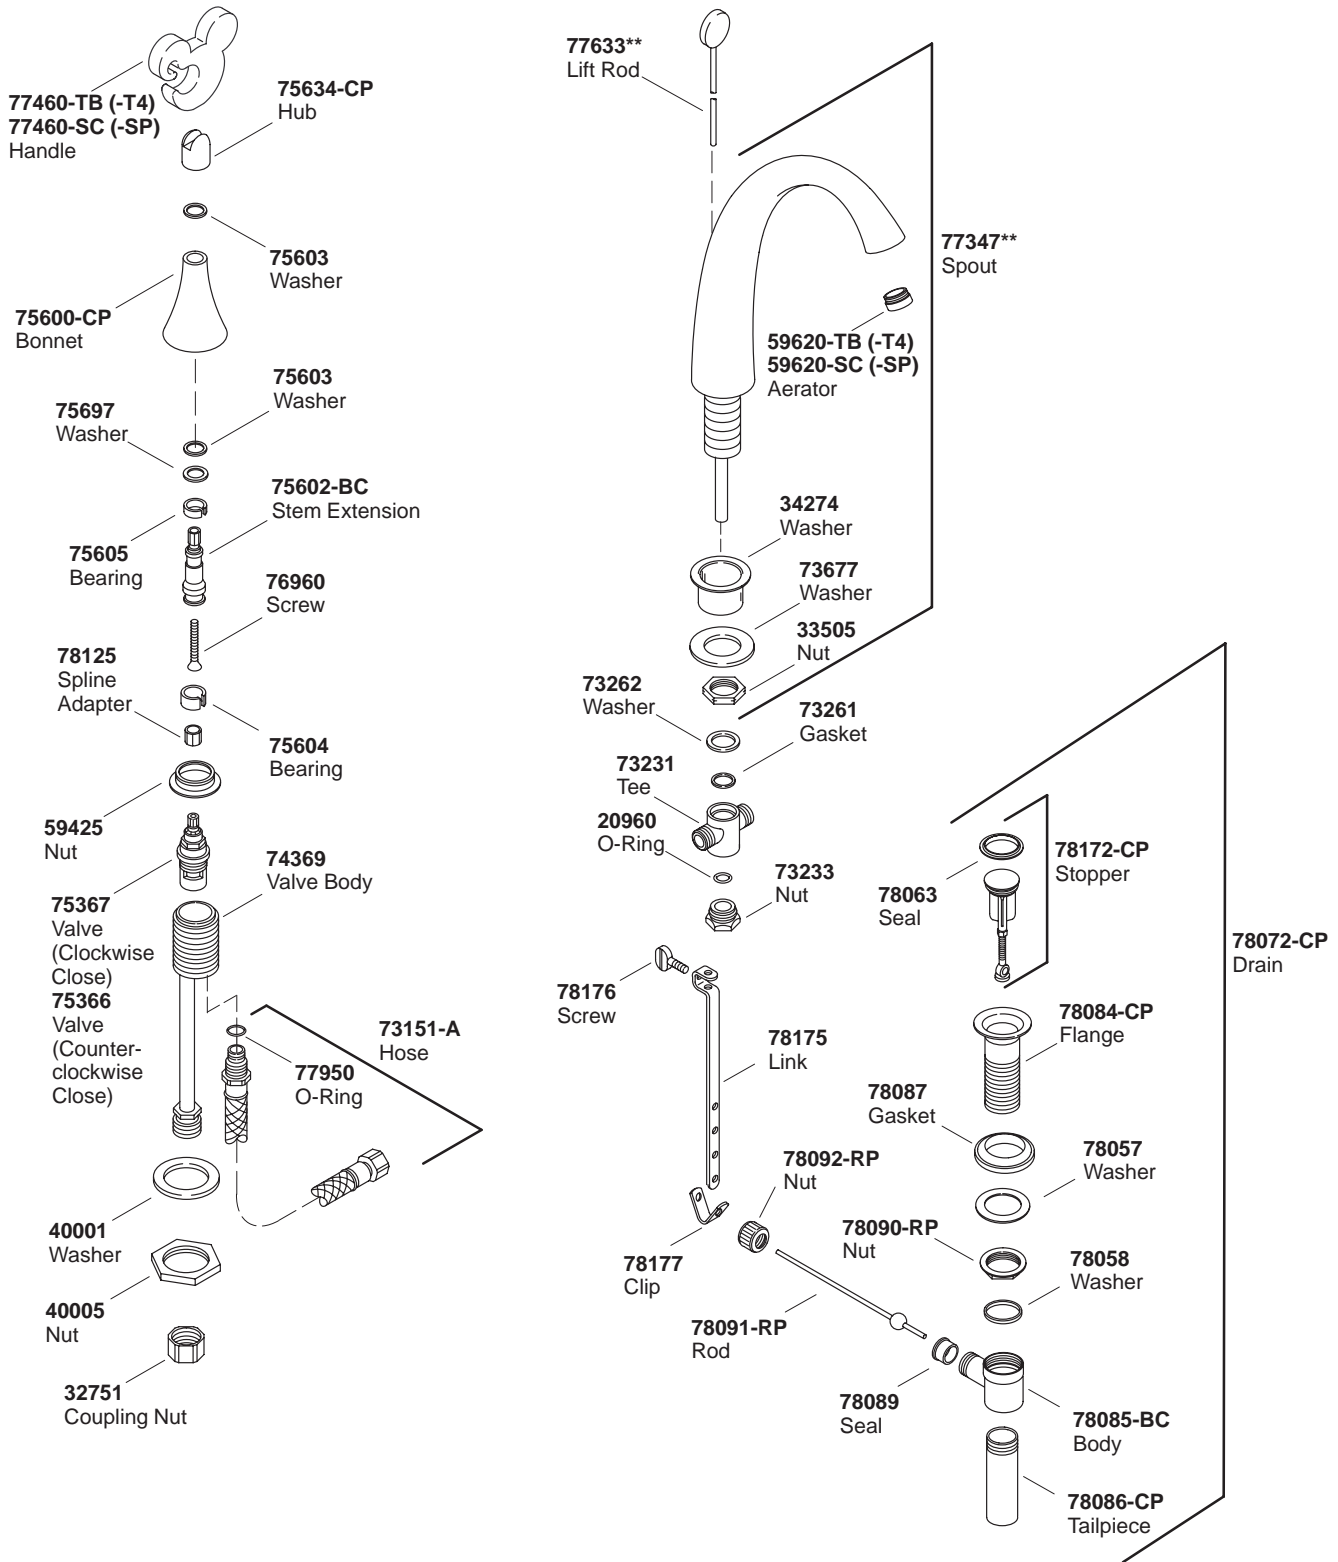

KOHLER® SERVICE PARTS

FINIAL ART WIDESPREAD LAVATORY FAUCET

| |
|---------------|
| K# |
| K-610-9-**-AA |

**Finish/color code must be specified when ordering.