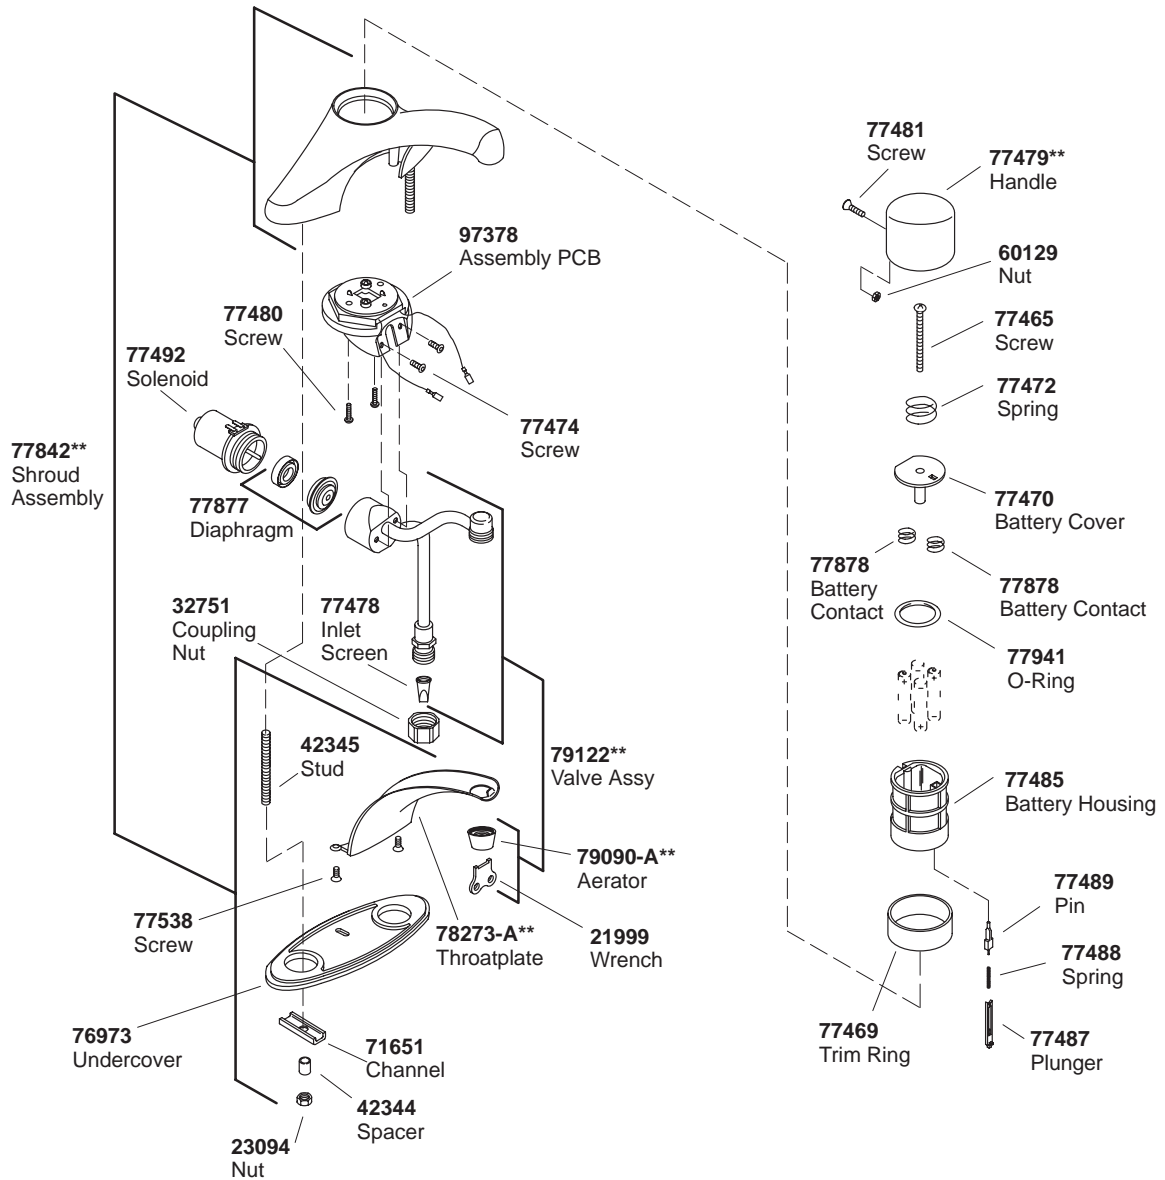

KOHLER® SERVICE PARTS

INTREPID™ ELECTRONIC METERING FAUCET

K#
K-7499-**-BA

**Finish/color code must be specified when ordering.