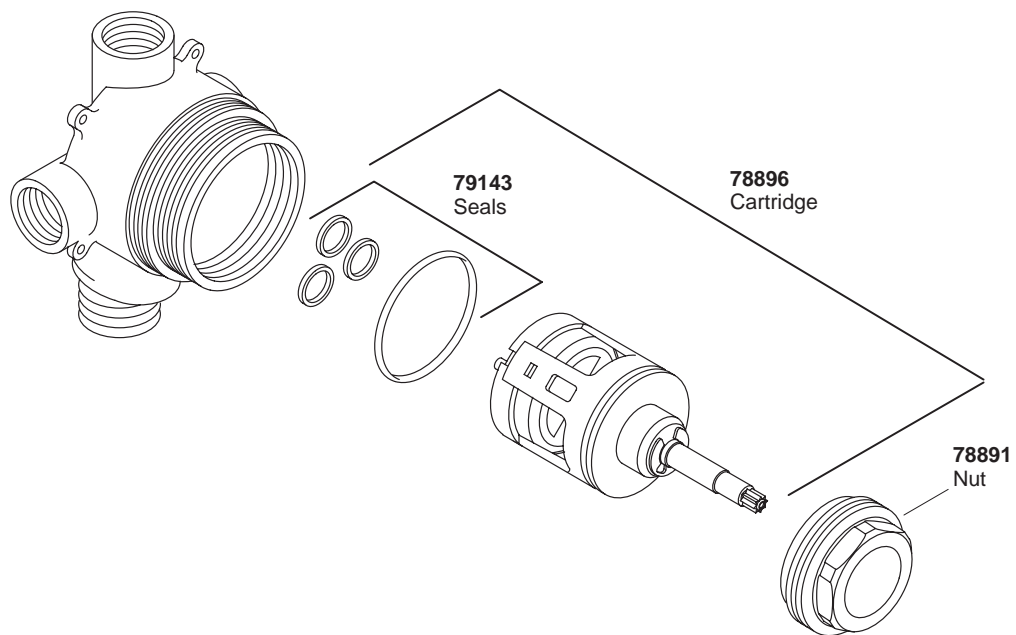

KOHLER[®] SERVICE PARTS

MASTERSHOWER™ 3-WAY WALL-MOUNT TRANSFER VALVE

K#
K-405-K-NA-AA

****Finish/color code must be specified when ordering.**